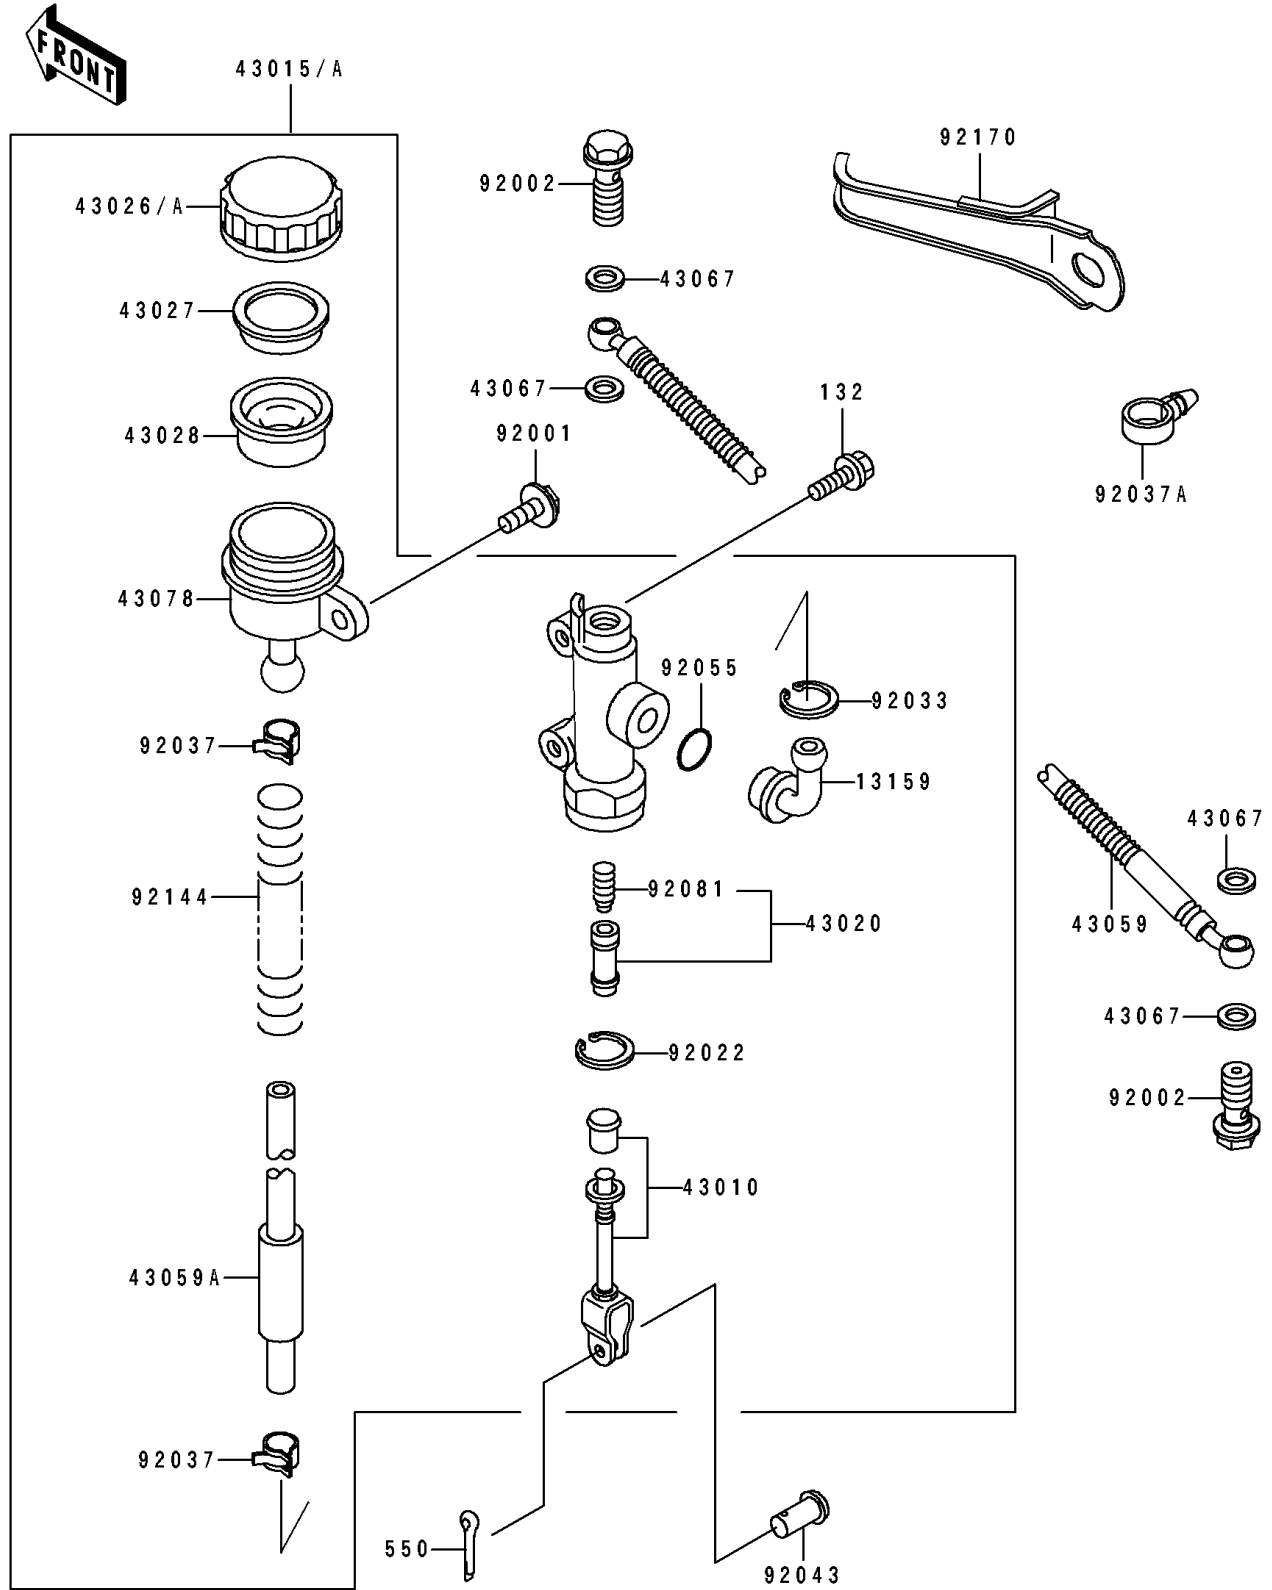

1991 NINJA® ZX™-6 PARTS DIAGRAM

Rear Master Cylinder

F2293

1991 NINJA® ZX™-6 PARTS LIST

Rear Master Cylinder

ITEM NAME	PART NUMBER	QUANTITY
CONNECTOR,RR MASTER CYLINDER (Ref # 13159)	13159-1052	1
ROD-ASSY-BRAKE (Ref # 43010)	43010-1055	1
CYLINDER-ASSY-MASTER,RR (Ref # 43015)	43015-1422	1
PISTON-COMP-BRAKE (Ref # 43020)	43020-1057	1
CAP-BRAKE (Ref # 43026A)	43026-1054	1
PLATE-DIAPHRAGM (Ref # 43027)	43027-1051	1
DIAPHRAGM,MASTER CYLINDER (Ref # 43028)	43028-1057	1
HOSE-BRAKE,RR (Ref # 43059)	43059-1574	1
HOSE-BRAKE (Ref # 43059A)	43059-1640	1
WASHER,10.5X15X1.5 (Ref # 43067)	43067-001	1
RESERVOIR,RR MASTER CYLINDER (Ref # 43078)	43078-1082	1
BOLT,W/P,6X16 (Ref # 92001)	92001-1860	1
BOLT,OIL,L=23 (Ref # 92002)	92002-1888	1
WASHER,CIRCRIP (Ref # 92022)	92022-1601	1
RING-SNAP,20.5MM (Ref # 92033)	92033-1186	1
CLAMP,BRAKE HOSE (Ref # 92037)	92037-1547	1
CLAMP,HOSE (Ref # 92037A)	92037-1827	1
PIN,8MM (Ref # 92043)	92043-1303	1
RING-O,MASTER CYLINDER (Ref # 92055)	92055-1251	1
SPRING,MASTER CYLINDER (Ref # 92081)	92081-1737	1
SPRING,PROTECTOR (Ref # 92144)	92144-1513	1
CLAMP,HOSE (Ref # 92170)	92170-1171	1
BOLT-FLANGED-SMALL (Ref # 132)	132J0830	1
PIN-COTTER,2.0X15 (Ref # 550)	550D2015	1