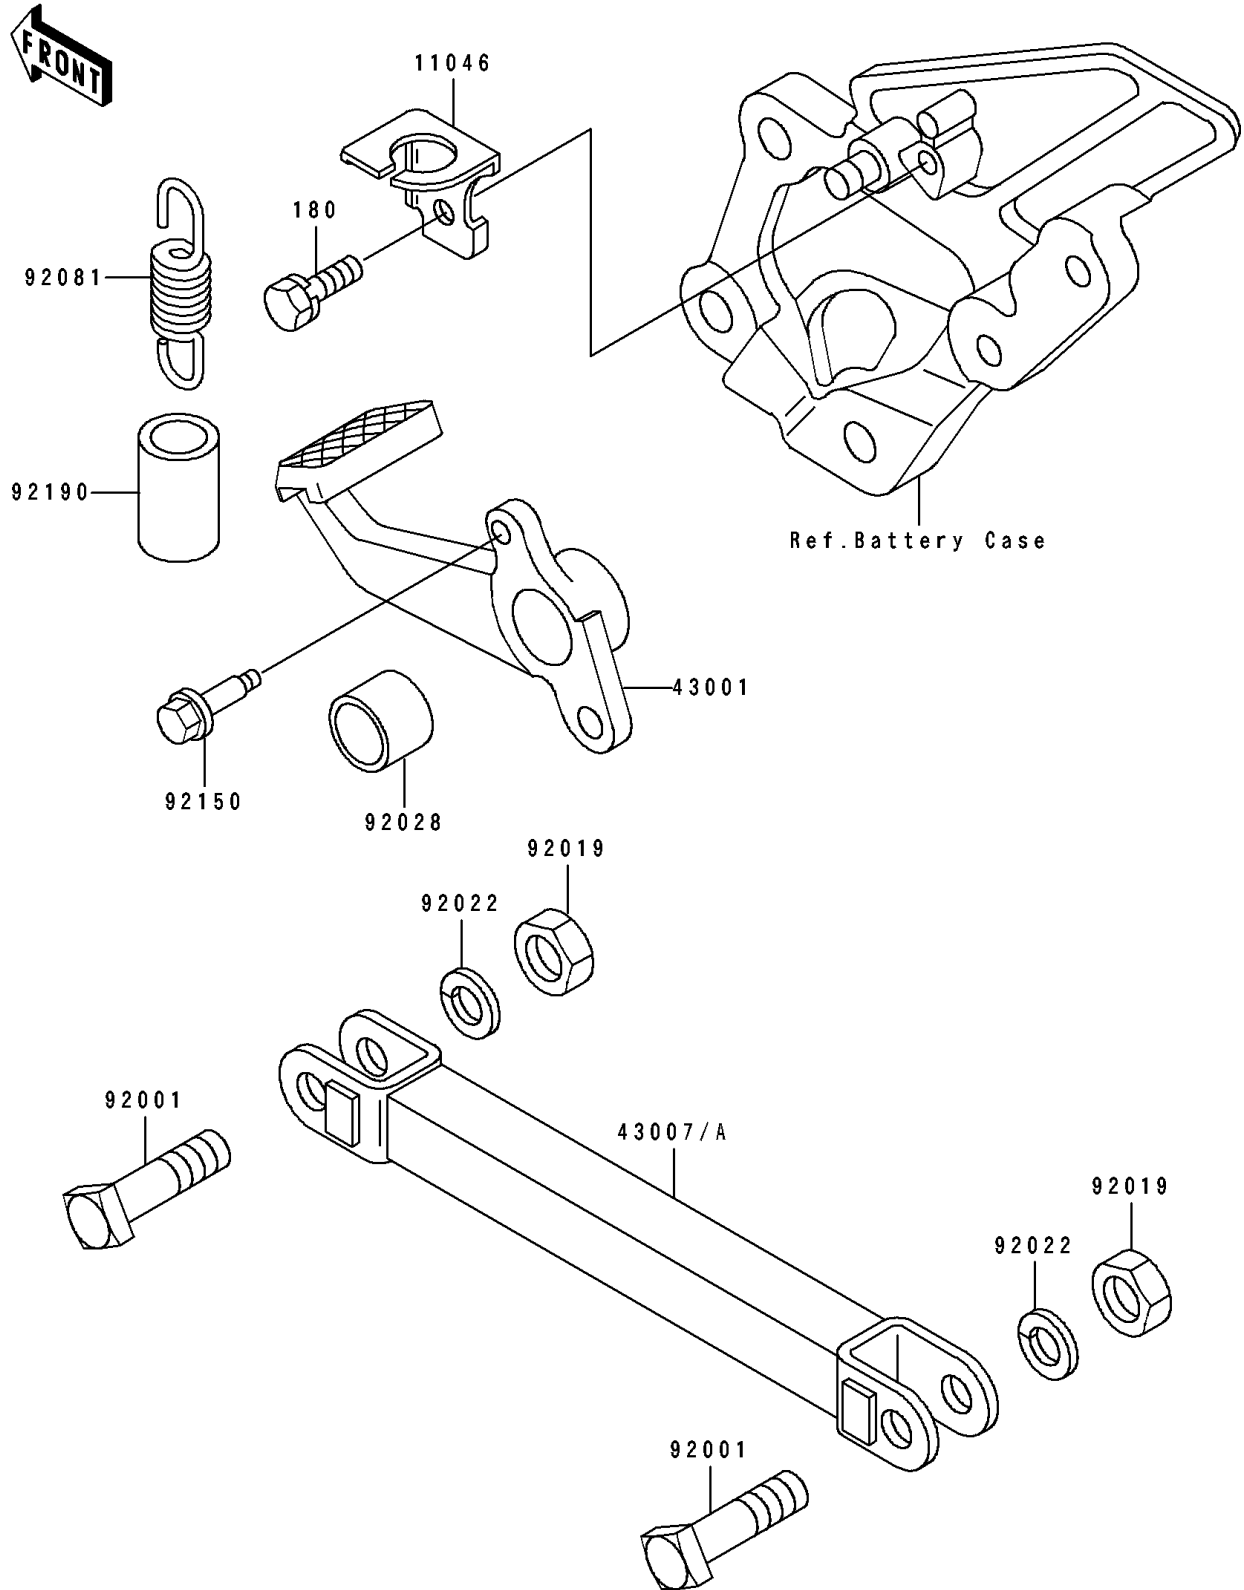

1991 NINJA® ZX™-6 PARTS DIAGRAM

Brake Pedal

F2260

1991 NINJA® ZX™-6 PARTS LIST

Brake Pedal

ITEM NAME	PART NUMBER	QUANTITY
BRACKET,REAR BRAKE SWITCH (Ref # 11046)	11046-1252	1
LEVER-BRAKE,PEDAL (Ref # 43001)	43001-1283	1
ROD-TORQUE,G.GRAY (Ref # 43007)	43007-1152-GD	1
ROD-TORQUE,G.GRAY (Ref # 43007A)	43007-1152-HN	1
BOLT,10X37 (Ref # 92001)	92001-1307	1
NUT,LOCK,10MM (Ref # 92019)	92019-021	1
WASHER,SPRING,10MM (Ref # 92022)	92022-1540	1
BUSHING (Ref # 92028)	92028-1558	1
SPRING,BRAKE PEDAL (Ref # 92081)	92081-1147	1
BOLT,6MM (Ref # 92150)	92150-1113	1
TUBE,16X19X30 (Ref # 92190)	92190-1185	1
BOLT-UPSET-WS (Ref # 180)	180H0614	1