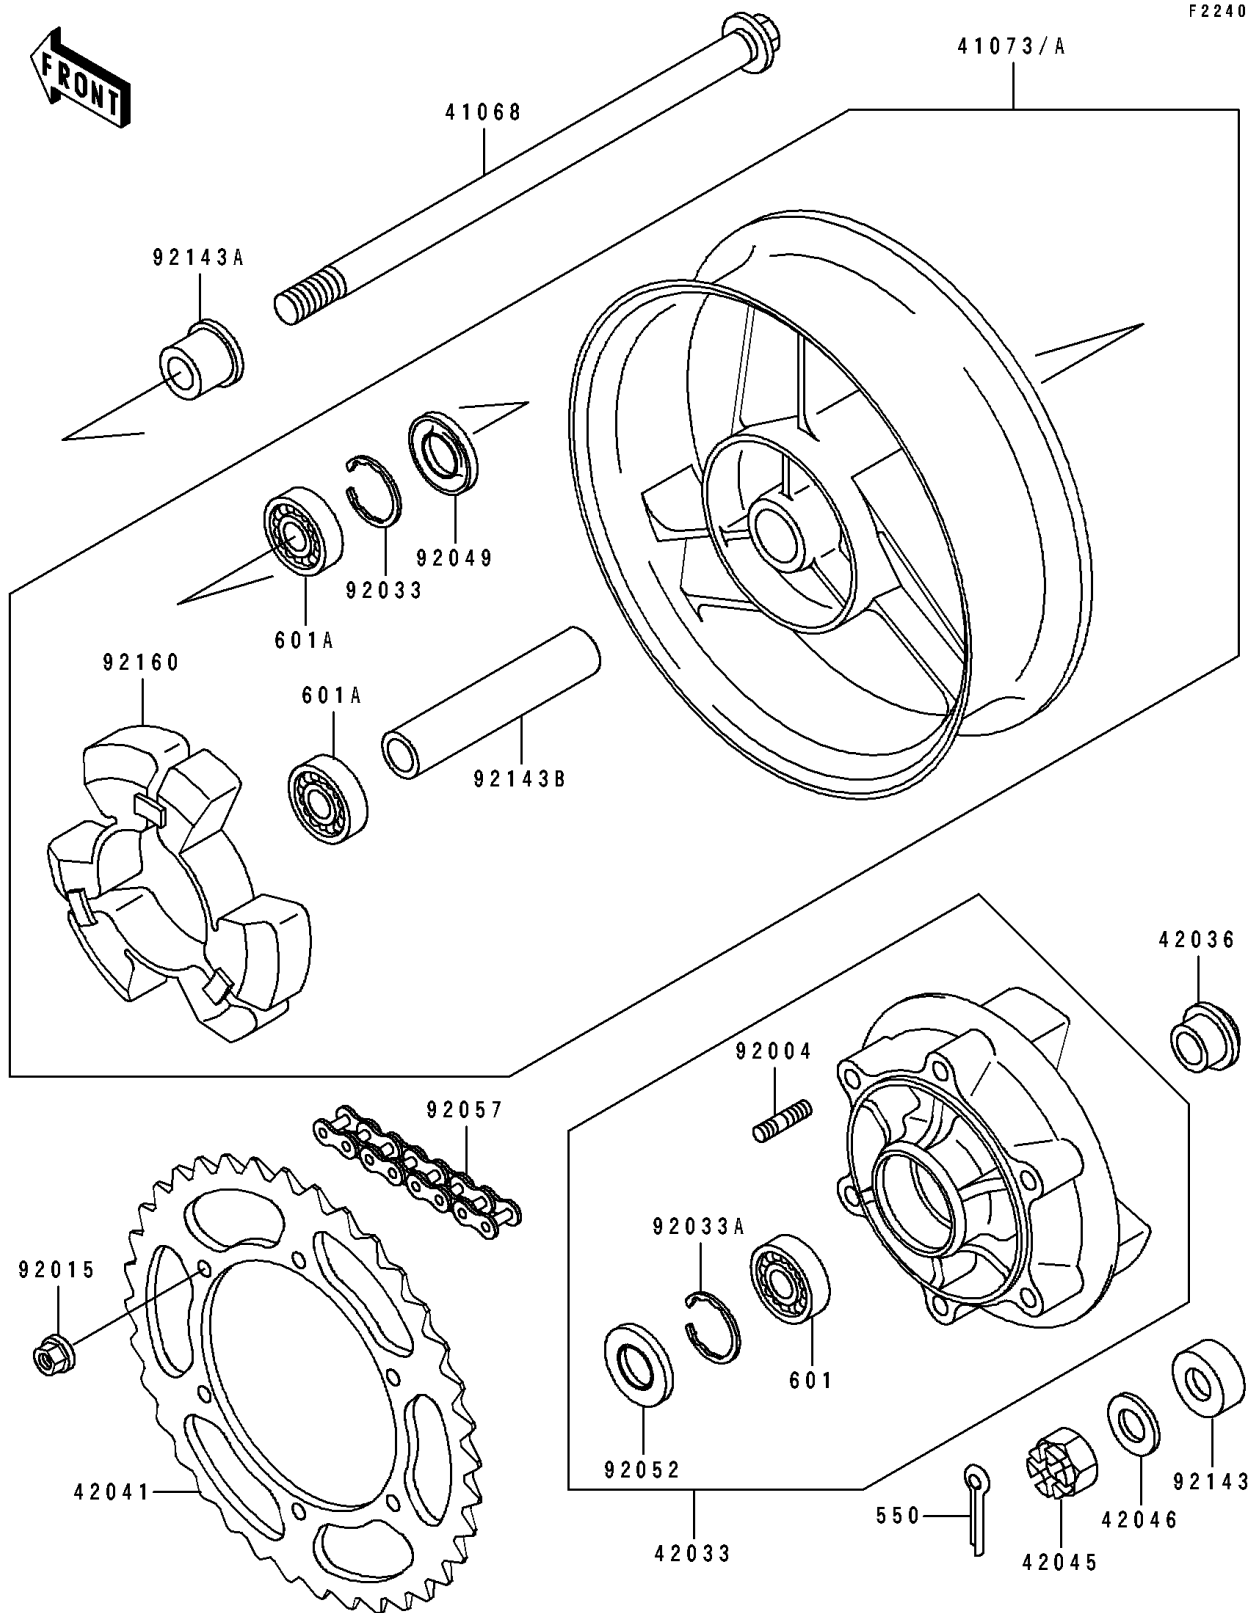

1991 NINJA® ZX™-6 PARTS DIAGRAM

Rear Hub

1991 NINJA® ZX™-6 PARTS LIST

Rear Hub

ITEM NAME	PART NUMBER	QUANTITY
AXLE,RR (Ref # 41068)	41068-1314	1
WHEEL-ASSY,RR,G.GRAY (Ref # 41073)	41073-1484-GE	1
COUPLING-ASSY,RR HUB,G.GRAY (Ref # 42033)	42033-1142-GD	1
SLEEVE,RR AXLE,L=22 (Ref # 42036)	42036-1233	1
SPROCKET-HUB,45T (Ref # 42041)	42041-1361	1
NUT,CASTLE,16MM (Ref # 42045)	42045-014	1
WASHER,17.3X32X3.2 (Ref # 42046)	42046-009	1
STUD,10X19.5 (Ref # 92004)	92004-1151	1
NUT,10MM (Ref # 92015)	92015-1720	1
RING-SNAP,47MM (Ref # 92033)	92033-1042	1
RING-SNAP,52MM (Ref # 92033A)	92033-1043	1
SEAL-OIL,BJN28475 (Ref # 92049)	92049-1056	1
SEAL-OIL,TWC35527 (Ref # 92052)	92052-006	1
CHAIN,DRIVE,EK50MV-0X110L (Ref # 92057)	92057-1221	1
COLLAR,RR AXLE,L=14.5 (Ref # 92143)	92143-1209	1
COLLAR,RR AXLE,L=26 (Ref # 92143A)	92143-1210	1
COLLAR,RR HUB,L=125 (Ref # 92143B)	92143-1393	1
DAMPER,SHOCK,RR HUB (Ref # 92160)	92160-1248	1
PIN-COTTER,4.0X35 (Ref # 550)	550D4035	1
BEARING-BALL,#6205G (Ref # 601)	601B6205G	1
BEARING-BALL,#6303ZZC3 (Ref # 601A)	601B6303ZZ	1