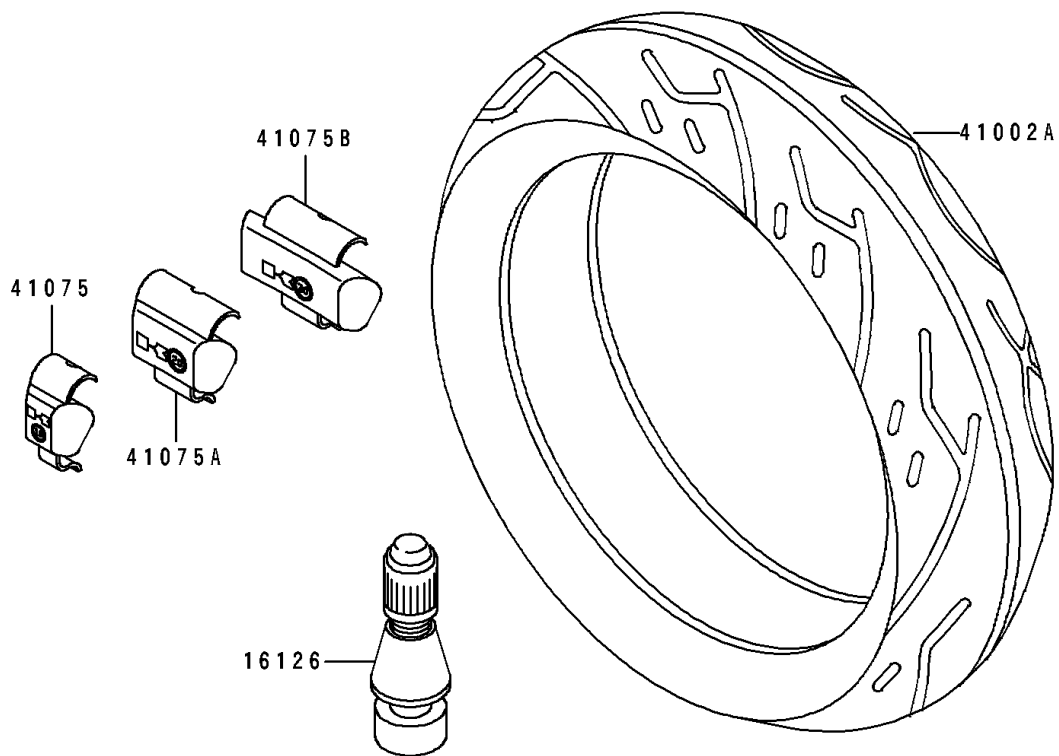

1991 NINJA® ZX™-6 PARTS DIAGRAM

Tire

F2210

1991 NINJA® ZX™-6 PARTS LIST

Tire

ITEM NAME	PART NUMBER	QUANTITY
VALVE,TIRE (Ref # 16126)	16126-1140	1
TIRE,FR,120/60VR17-V250,K510F (Ref # 41002)	41002-1791	1
TIRE,RR,160/60VR17-V250,K510(D (Ref # 41002A)	41002-1792	1
BALANCER-WHEEL,10G,SILVER (Ref # 41075)	41075-1014	1
BALANCER-WHEEL,20G,SILVER (Ref # 41075A)	41075-1015	1
BALANCER-WHEEL,30G,SILVER (Ref # 41075B)	41075-1016	1