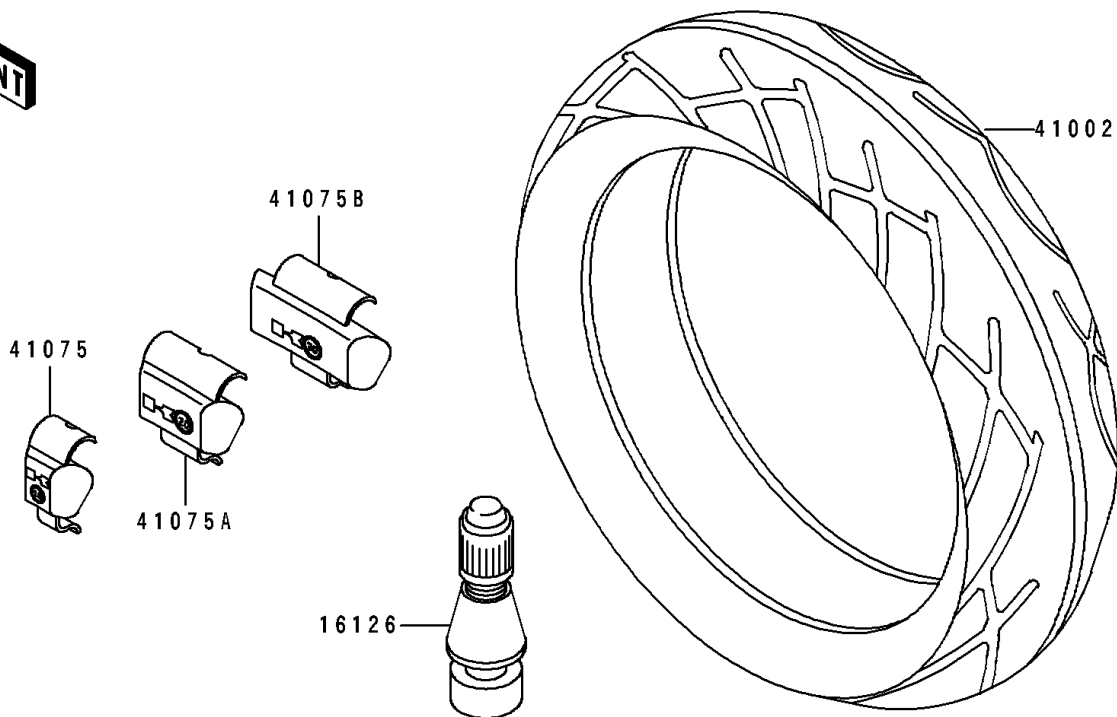

1991 NINJA® ZX™-6 PARTS DIAGRAM

Tire

F2210

1991 NINJA® ZX™-6 PARTS LIST

Tire

ITEM NAME	PART NUMBER	QUANTITY
VALVE,TIRE (Ref # 16126)	16126-1140	1
TIRE,FR,120/60VR17-V250,K510F (Ref # 41002)	41002-1791	1
TIRE,RR,160/60VR17-V250,K510(D (Ref # 41002A)	41002-1792	1
BALANCER-WHEEL,10G,SILVER (Ref # 41075)	41075-1014	1
BALANCER-WHEEL,20G,SILVER (Ref # 41075A)	41075-1015	1
BALANCER-WHEEL,30G,SILVER (Ref # 41075B)	41075-1016	1