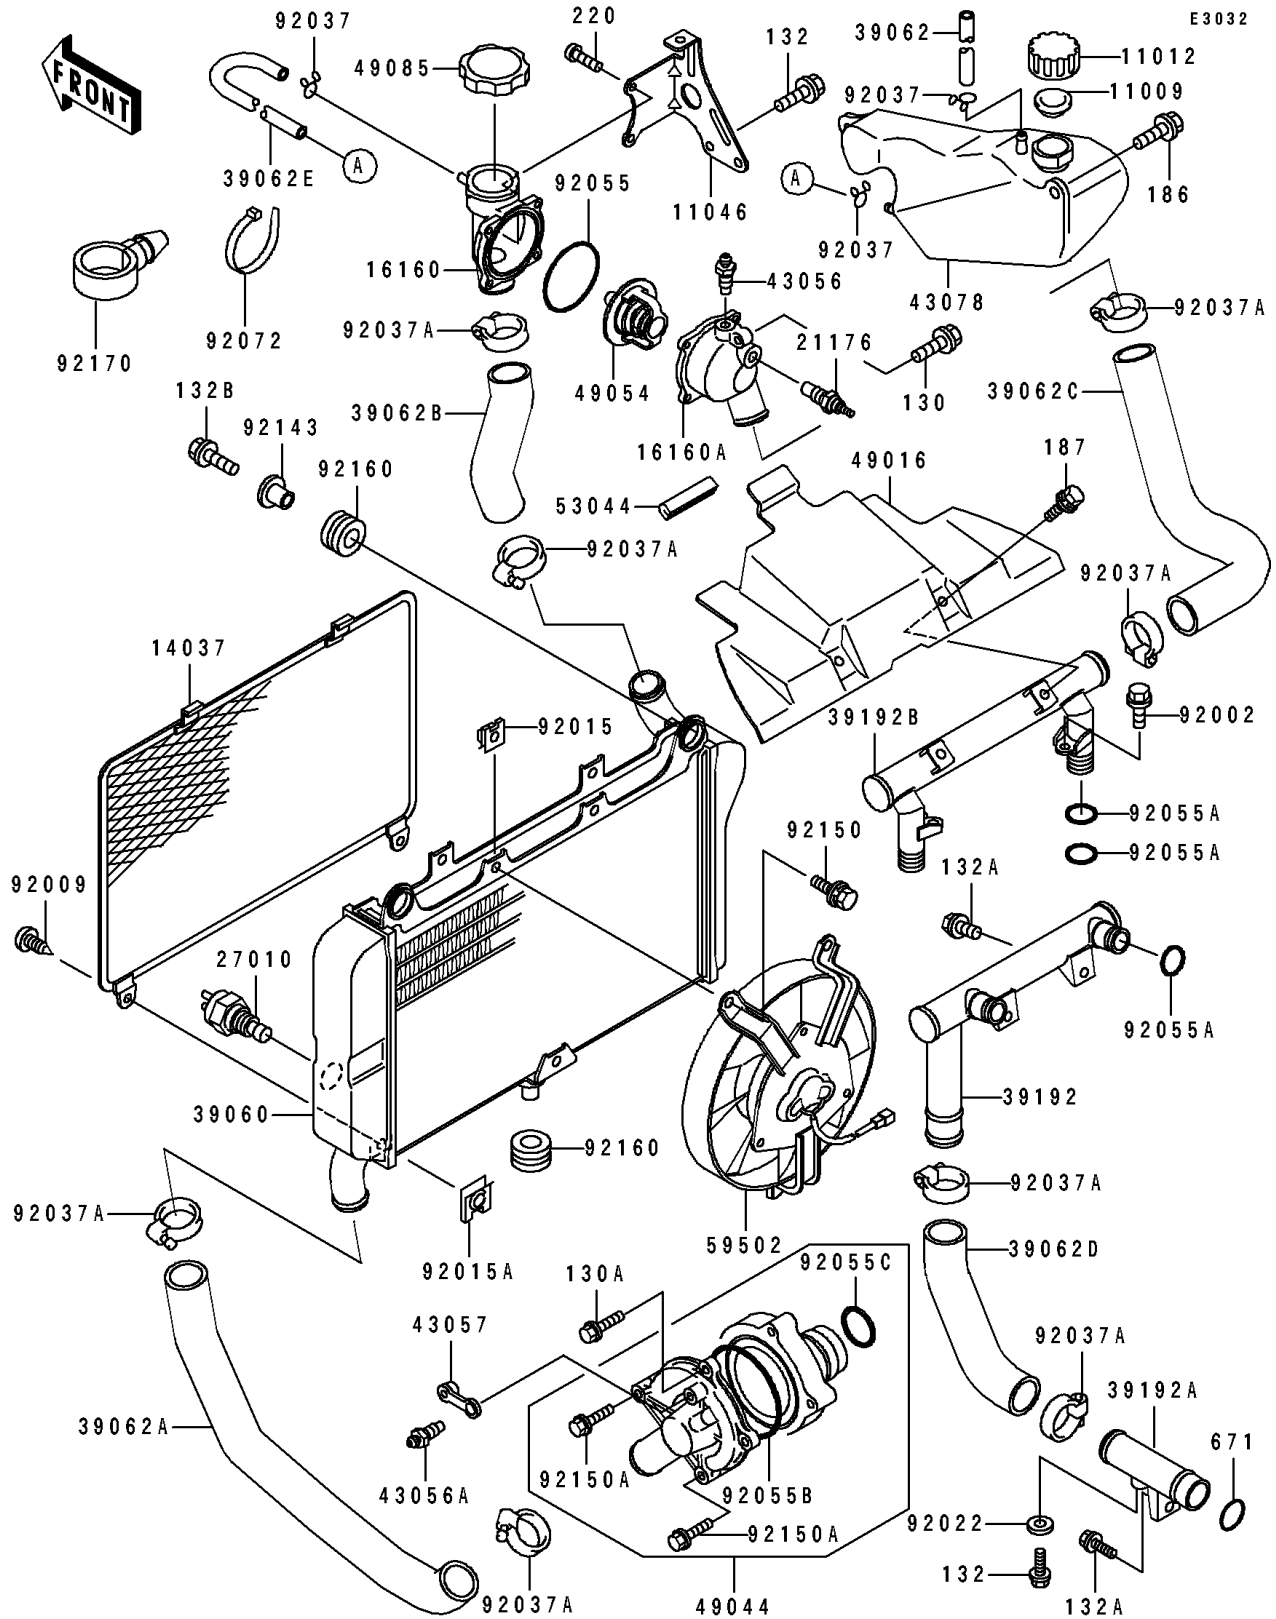

1991 NINJA® ZX™-6 PARTS DIAGRAM

Radiator