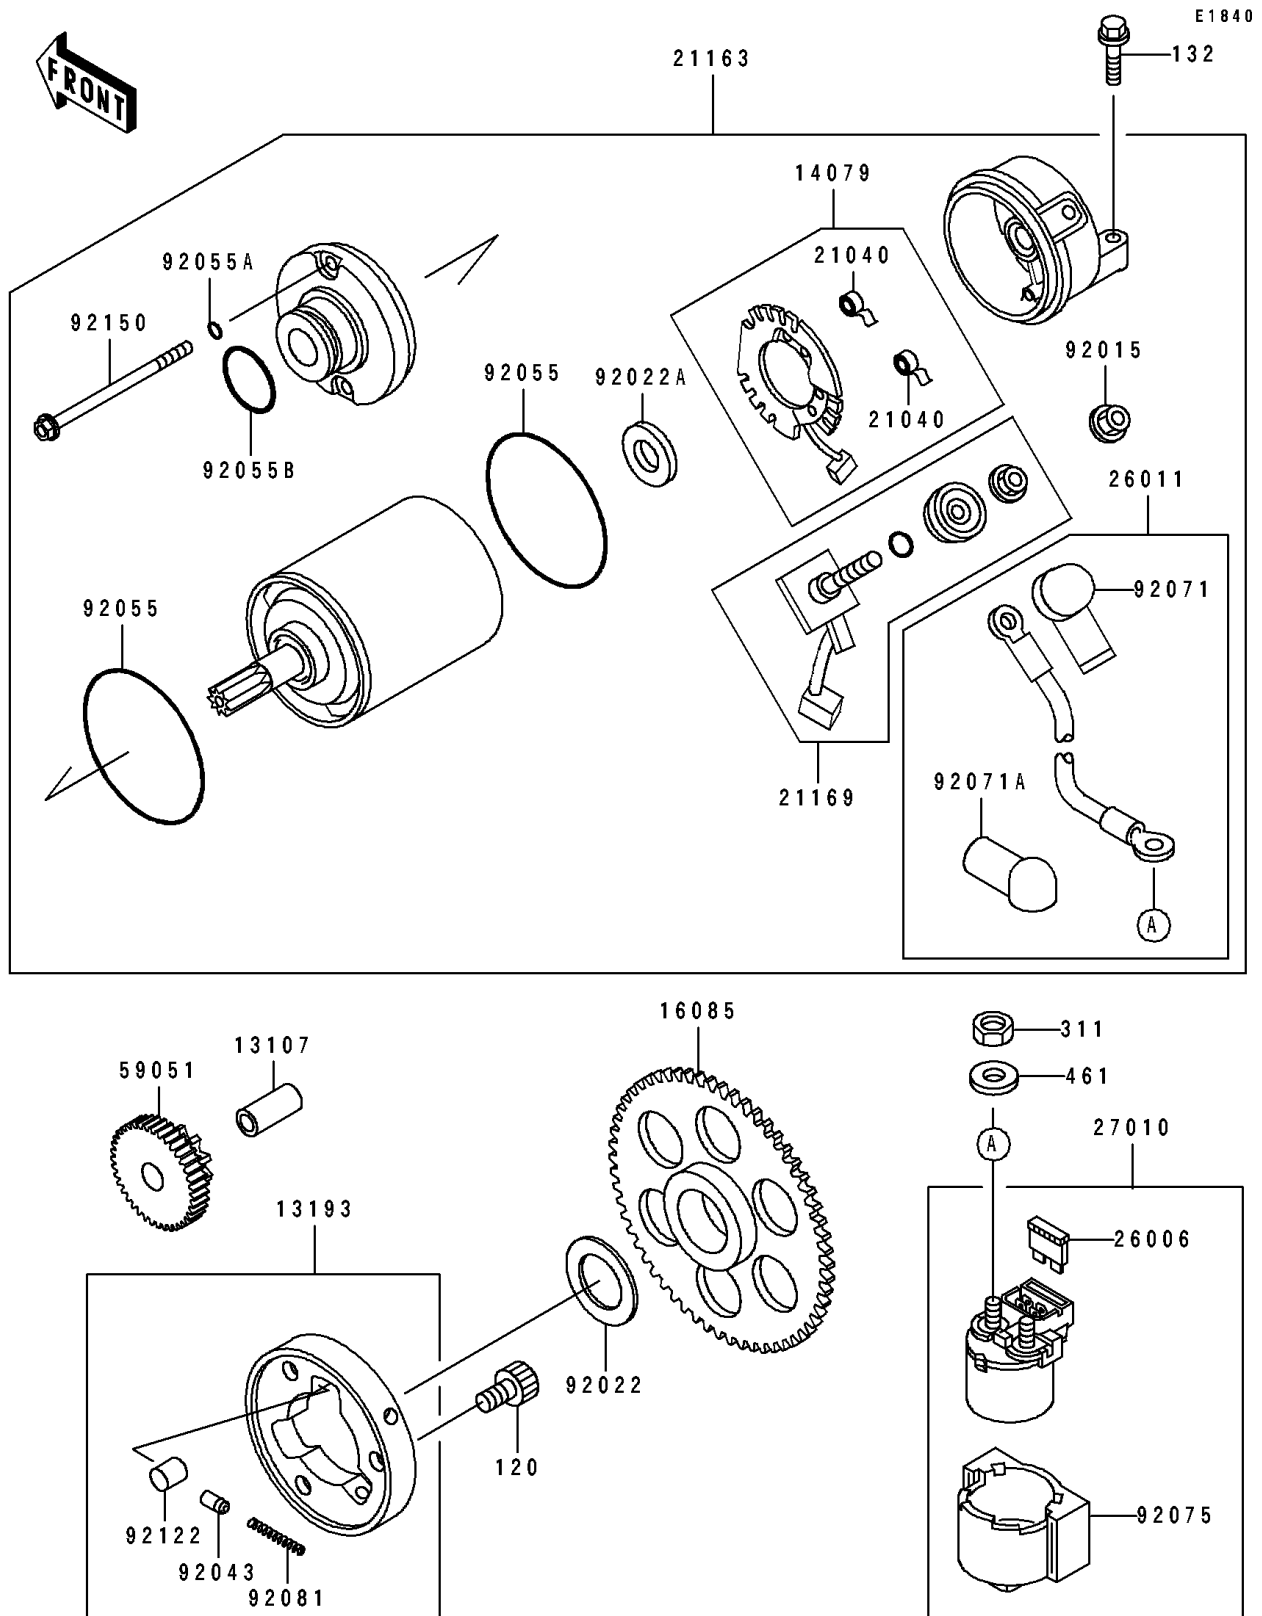

## 1991 NINJA® ZX™-6 PARTS DIAGRAM

Starter Motor

## 1991 NINJA® ZX™-6 PARTS LIST

Starter Motor

ITEM NAME	PART NUMBER	QUANTITY
SHAFT,7.8X12X26.5 (Ref # 13107)	13107-1176	1
CLUTCH-ASSY-ONEWAY (Ref # 13193)	13193-1002	1
HOLDER-ASSY,CARBON BRUSH (Ref # 14079)	14079-1082	1
GEAR,ONEWAY CLUTCH (Ref # 16085)	16085-1224	1
SPRING-BRUSH (Ref # 21040)	21040-1051	1
STARTER-ELECTRIC (Ref # 21163)	21163-1154	1
TERMINAL,STARTER (Ref # 21169)	21169-1058	1
FUSE,30A-G (Ref # 26006)	26006-1006	1
WIRE-LEAD,STARTER MOTOR (Ref # 26011)	26011-1473	1
SWITCH,MAGNETIC (Ref # 27010)	27010-1213	1
GEAR-SPUR,IDLE (Ref # 59051)	59051-1232	1
NUT (Ref # 92015)	92015-1623	1
WASHER,25.5X38X1 (Ref # 92022)	92022-145	1
WASHER (Ref # 92022A)	92022-2200	1
PIN (Ref # 92043)	92043-132	1
RING-O,62MM (Ref # 92055)	92055-1260	1
RING-O,4.5MM (Ref # 92055A)	92055-1261	1
RING-O,24.4MM (Ref # 92055B)	92055-1262	1
GROMMET,STARTER TERMINAL (Ref # 92071)	92071-1120	1
GROMMET,TERMINAL (Ref # 92071A)	92071-1121	1
DAMPER,MAGNETIC SWITCH (Ref # 92075)	92075-1863	1
SPRING,COIL (Ref # 92081)	92081-159	1
ROLLER (Ref # 92122)	92122-006	1
BOLT (Ref # 92150)	92150-1237	1
BOLT-SOCKET,8X14 (Ref # 120)	120P0814	1
BOLT-FLANGED-SMALL (Ref # 132)	132G0625	1
NUT-HEX,6MM (Ref # 311)	311B0600	1
WASHER-SPRING,6MM (Ref # 461)	461F0600	1