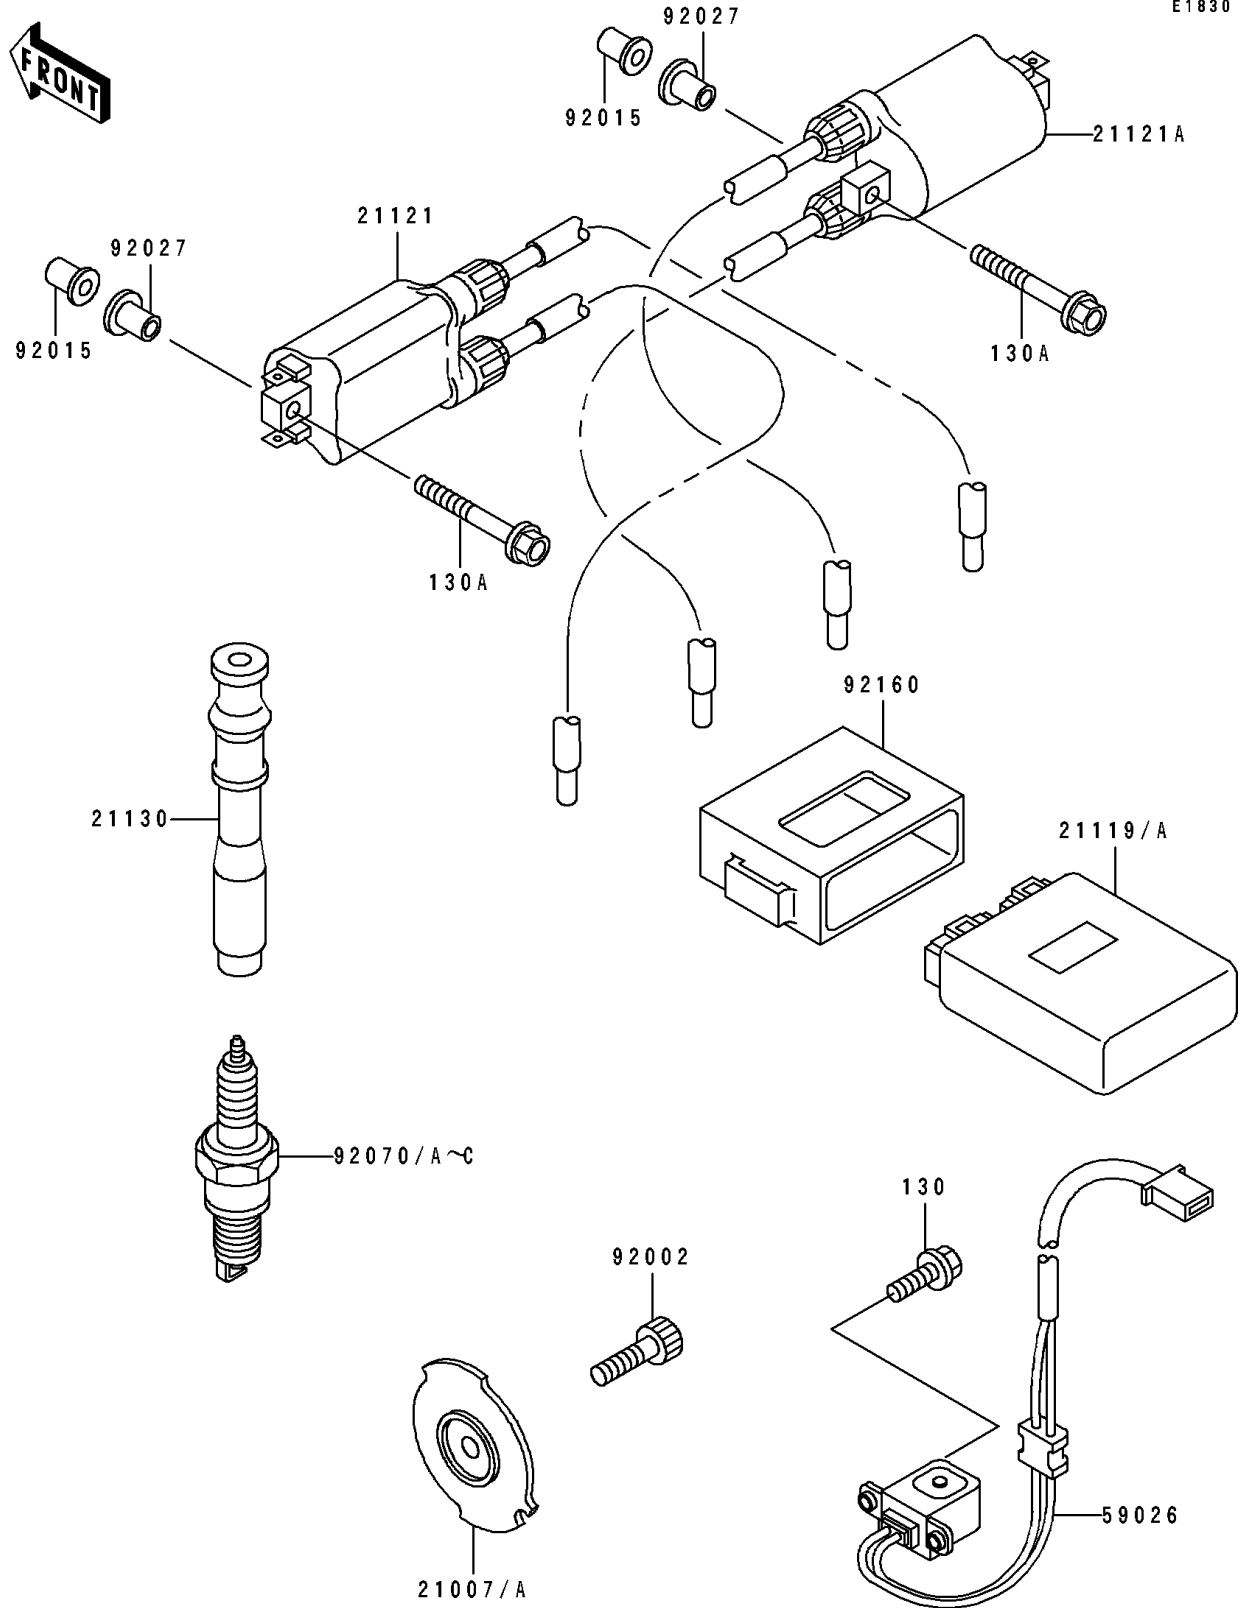

1991 NINJA® ZX™-6 PARTS DIAGRAM

Ignition Coil

E1830

1991 NINJA® ZX™-6 PARTS LIST

Ignition Coil

ITEM NAME	PART NUMBER	QUANTITY
ROTOR,PULSING (Ref # 21007)	21007-1205	1
ROTOR,PULSING (Ref # 21007A)	21007-1209	1
IGNITER (Ref # 21119)	21119-1285	1
IGNITER (Ref # 21119A)	21119-1288	1
COIL-IGNITION,#1 (Ref # 21121)	21121-1184	1
COIL-IGNITION,#2 (Ref # 21121A)	21121-1185	1
CAP-SPARK PLUG (Ref # 21130)	21130-1065	1
COIL-PULSING (Ref # 59026)	59026-1100	1
BOLT,SOCKET,8X25 (Ref # 92002)	92002-1442	1
NUT (Ref # 92015)	92015-1700	1
COLLAR,L=21 (Ref # 92027)	92027-195	1
PLUG-SPARK,C9E(NGK) (Ref # 92070)	92070-1142	1
PLUG-SPARK,CR9E(NGK) (Ref # 92070A)	92070-1143	1
PLUG-SPARK,U27ES-N(ND) (Ref # 92070B)		2
DAMPER,IGNITER (Ref # 92160)	92160-1223	1
BOLT-FLANGED (Ref # 130)	130G0512	1
BOLT-FLANGED,6X45 (Ref # 130A)	130G0645	1