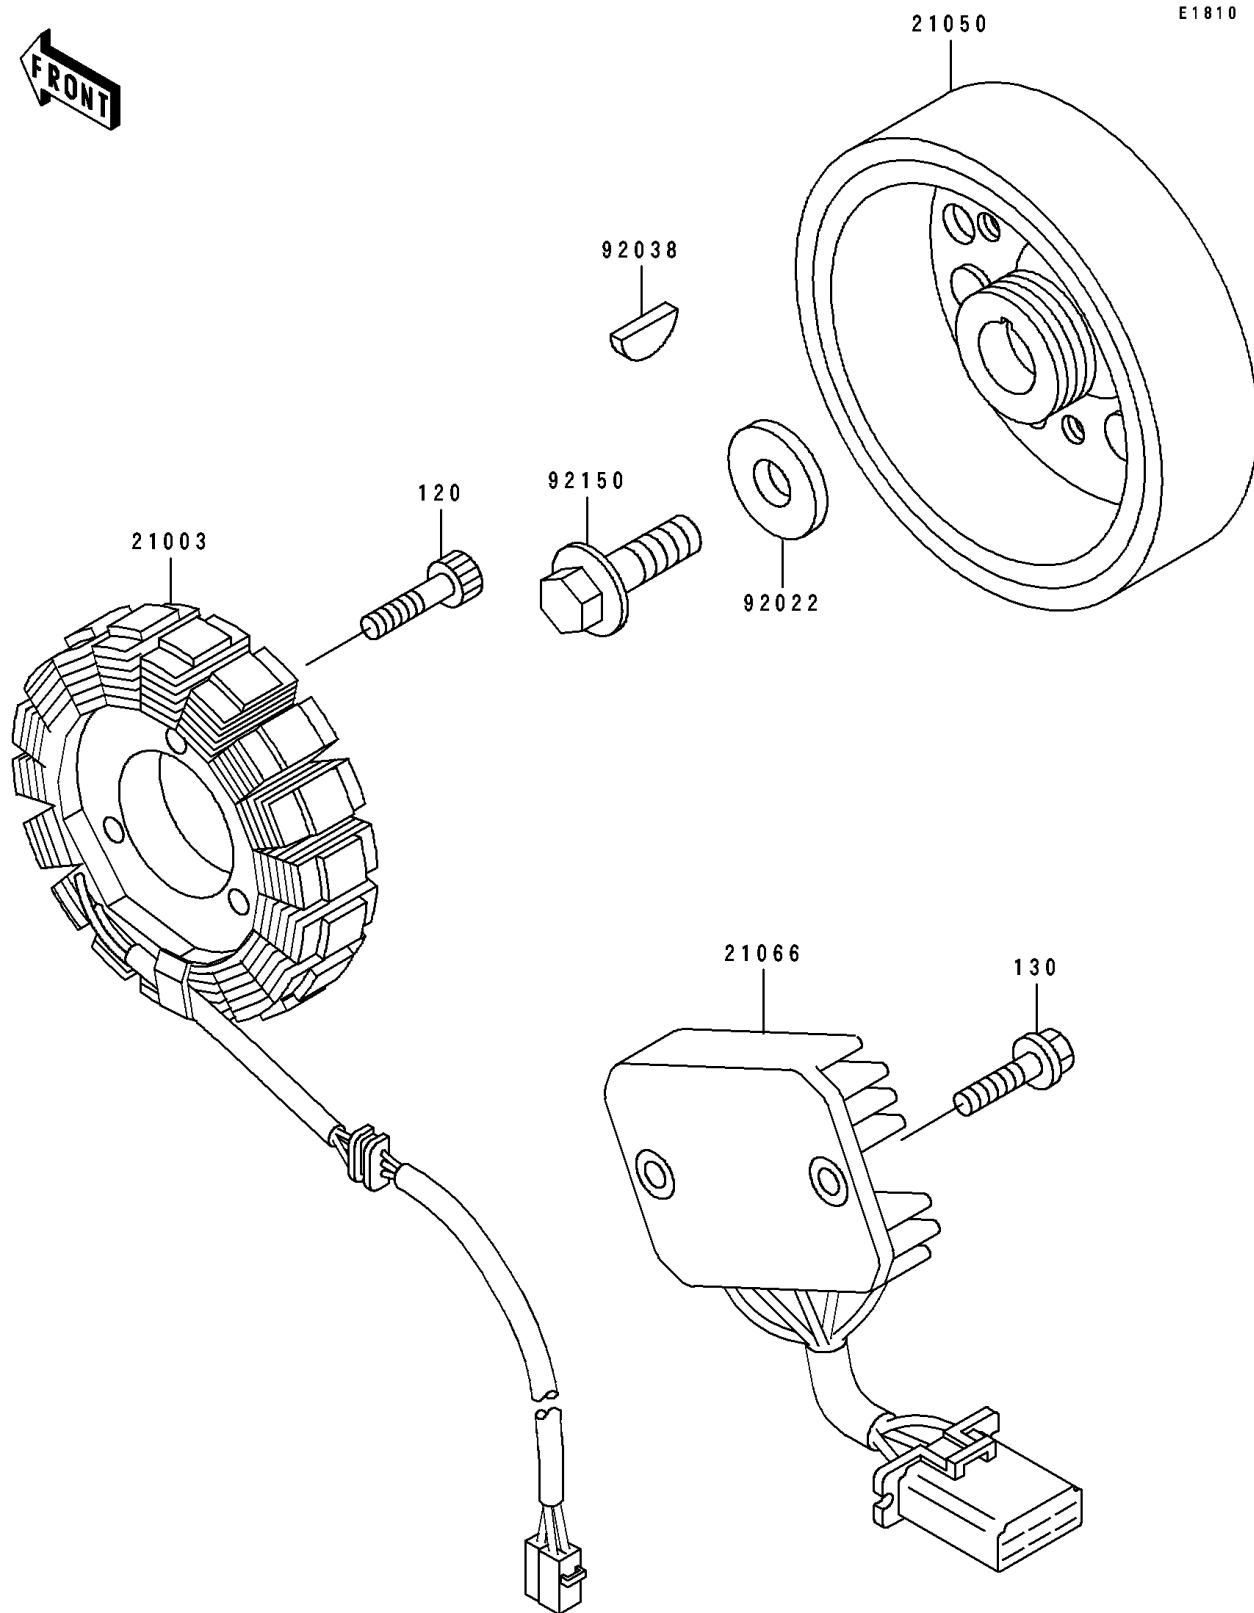

1991 NINJA® ZX™-6 PARTS DIAGRAM

Generator

1991 NINJA® ZX™-6 PARTS LIST

Generator

ITEM NAME	PART NUMBER	QUANTITY
STATOR (Ref # 21003)	21003-1214	1
FLYWHEEL (Ref # 21050)	21050-1146	1
REGULATOR-VOLTAGE (Ref # 21066)	21066-1083	1
WASHER,10.3X30X4 (Ref # 92022)	92022-1952	1
KEY,WOODRUFF (Ref # 92038)	92038-001	1
BOLT,10X32 (Ref # 92150)	92150-1134	1
BOLT-SOCKET,6X25 (Ref # 120)	120P0625	1
BOLT-FLANGED (Ref # 130)	130J0620	1