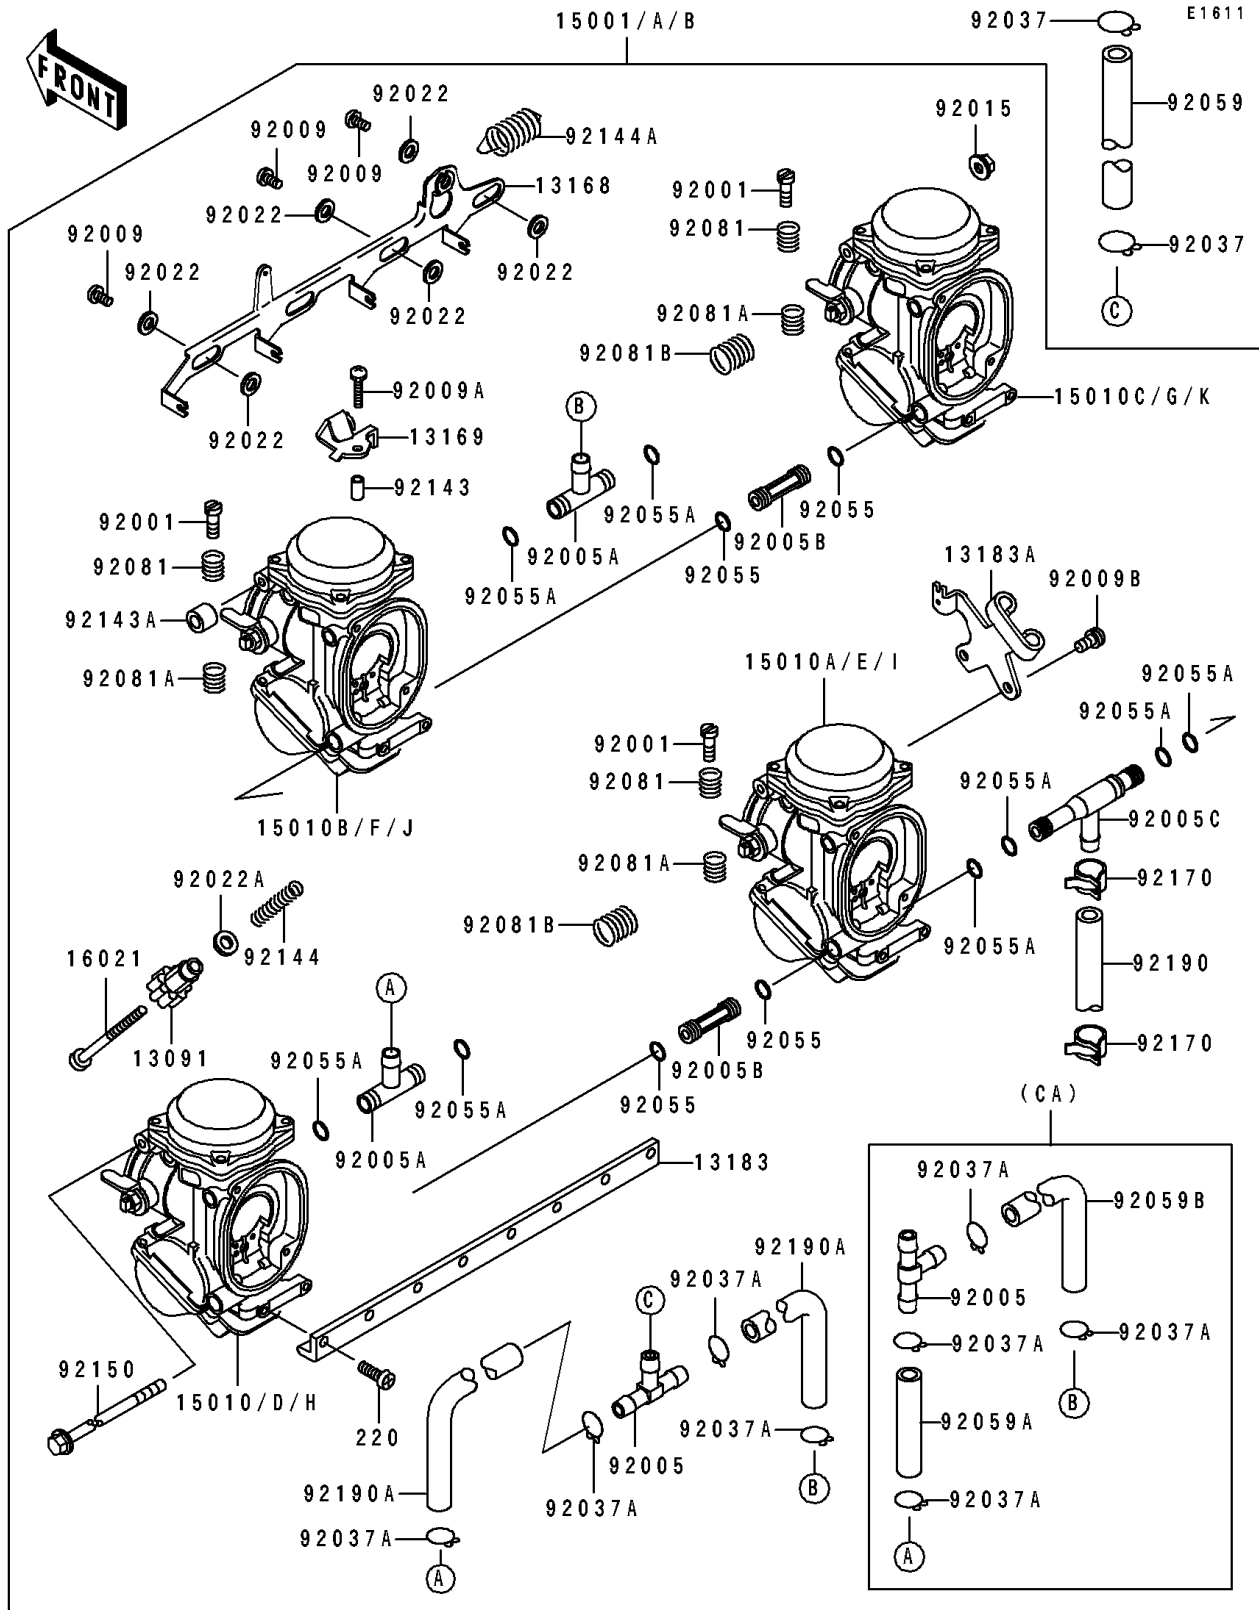

1991 NINJA® ZX™-6 PARTS DIAGRAM

Carburetor

1991 NINJA® ZX™-6 PARTS LIST

Carburetor

ITEM NAME	PART NUMBER	QUANTITY
HOLDER,THROTTLE STOP SCREW (Ref # 13091)	13091-1382	1
LEVER,STARTER (Ref # 13168)	13168-1405	1
PLATE,STARTER CABLE (Ref # 13169)	13169-1965	1
PLATE,CARBURETOR STAY (Ref # 13183)	13183-1608	1
PLATE,THROTTLE CABLE (Ref # 13183A)	13183-1610	1
CARBURETOR-ASSY (Ref # 15001)	15001-1591	1
CARBURETOR-ASSY (Ref # 15001A)	15001-1593	1
CARBURETOR-ASSY (Ref # 15001B)	15001-1594	1
CARBURETOR,LH,OUTSIDE (Ref # 15010)	15010-1113	1
CARBURETOR,LH,INSIDE (Ref # 15010A)	15010-1114	1
CARBURETOR,RH,INSIDE (Ref # 15010B)	15010-1115	1
CARBURETOR,RH,OUTSIDE (Ref # 15010C)	15010-1116	1
CARBURETOR,LH,OUTSIDE (Ref # 15010D)	15010-1117	1
CARBURETOR,LH,INSIDE (Ref # 15010E)	15010-1118	1
CARBURETOR,RH,INSIDE (Ref # 15010F)	15010-1119	1
CARBURETOR,RH,OUTSIDE (Ref # 15010G)	15010-1120	1
CARBURETOR,LH,OUTSIDE (Ref # 15010H)	15010-1121	1
CARBURETOR,LH,INSIDE (Ref # 15010I)	15010-1122	1
CARBURETOR,RH,INSIDE (Ref # 15010J)	15010-1123	1
CARBURETOR,RH,OUTSIDE (Ref # 15010K)	15010-1124	1
SCREW-THROTTLE STOP (Ref # 16021)	16021-1122	1
BOLT,THROTTLE ADJUST (Ref # 92001)	92001-1998	1
FITTING,T-TYPE (Ref # 92005)	92005-1119	1
FITTING,T-TYPE (Ref # 92005A)	92005-1125	1
FITTING (Ref # 92005B)	92005-1157	1
FITTING,T-TYPE (Ref # 92005C)	92005-1214	1
SCREW (Ref # 92009)	92009-1262	1
SCREW,4X18 (Ref # 92009A)	92009-1446	1
SCREW (Ref # 92009B)	92009-1597	1