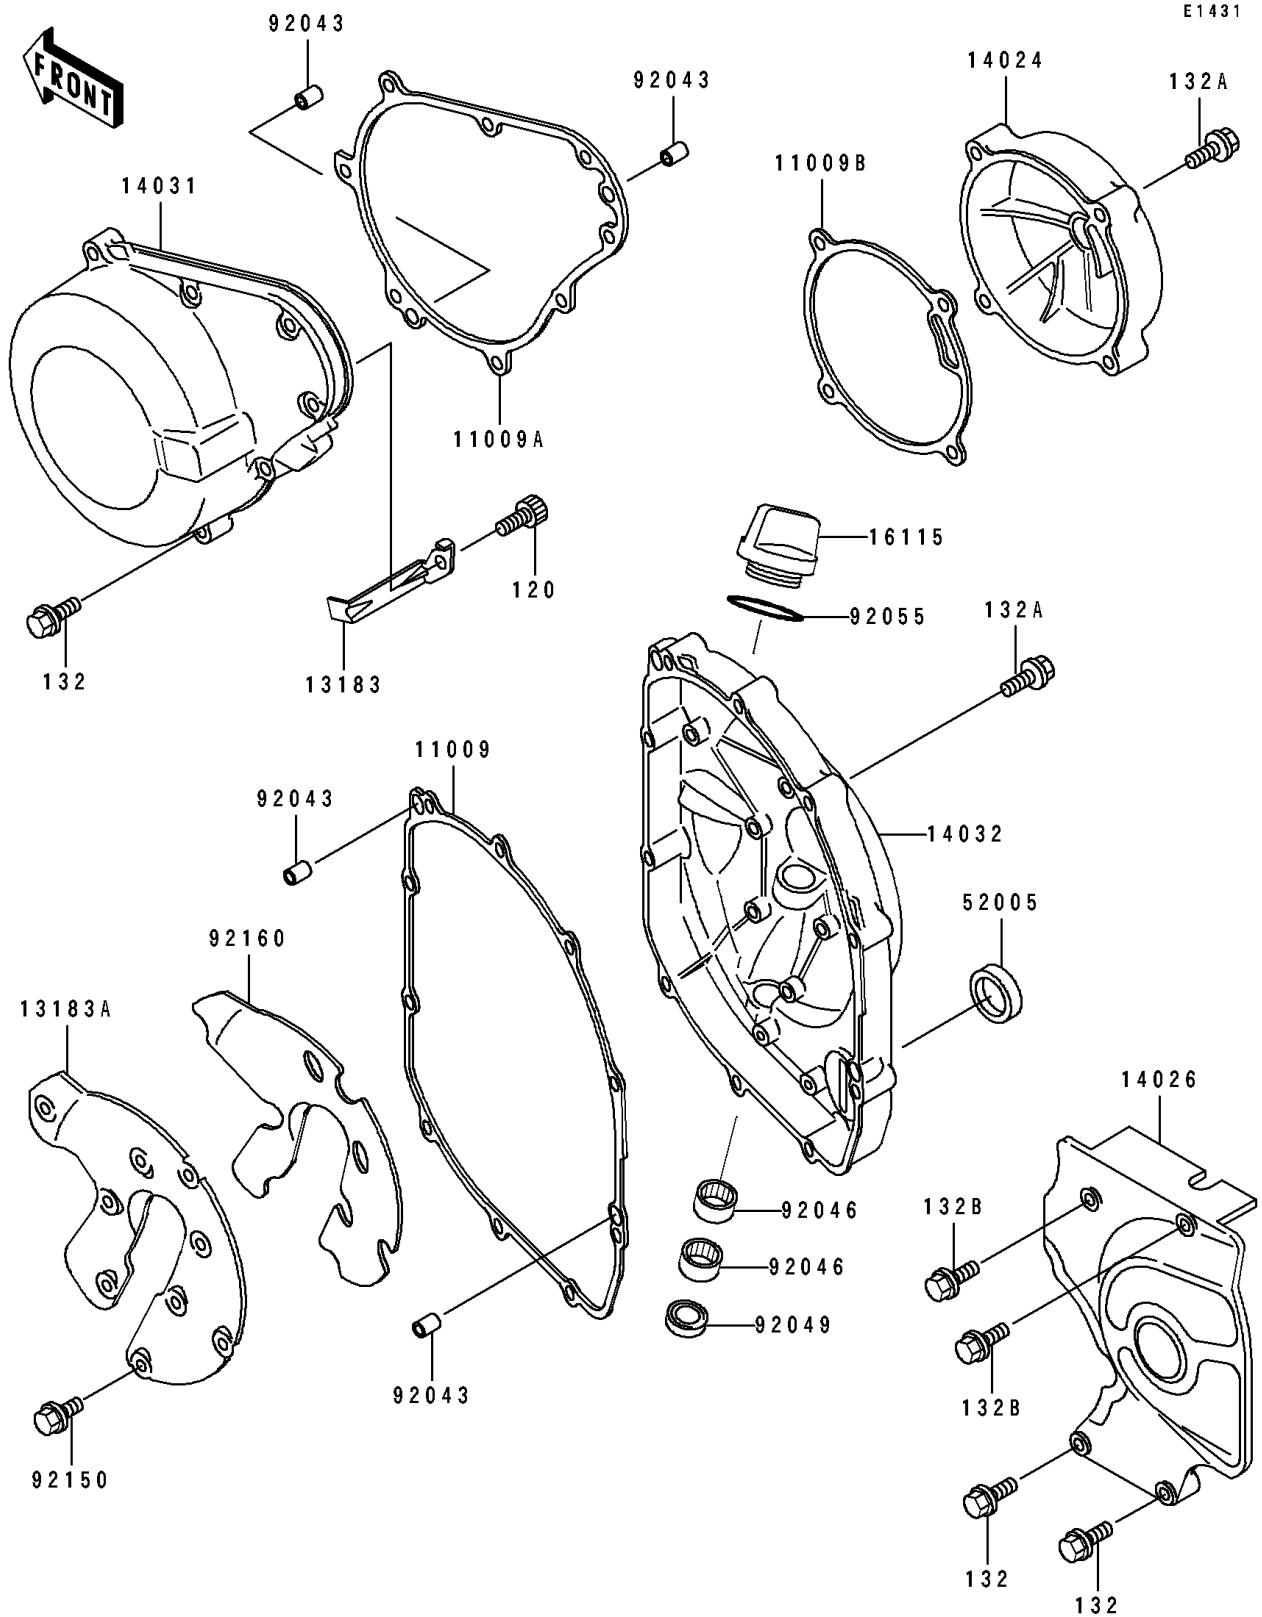

1991 NINJA® ZX™-6 PARTS DIAGRAM

Engine Cover

1991 NINJA® ZX™-6 PARTS LIST

Engine Cover

ITEM NAME	PART NUMBER	QUANTITY
GASKET,CLUTCH COVER (Ref # 11009)	11009-1867	1
GASKET,GENERATOR COVER (Ref # 11009A)	11009-1868	1
GASKET,PULSING COVER (Ref # 11009B)	11009-1869	1
PLATE,LEAD WIRE (Ref # 13183)	13183-1529	1
PLATE (Ref # 13183A)	13183-1532	1
COVER,PULSING (Ref # 14024)	14024-1881	1
COVER-CHAIN (Ref # 14026)	14026-1160	1
COVER-GENERATOR (Ref # 14031)	14031-1247	1
COVER-CLUTCH (Ref # 14032)	14032-1286	1
CAP-OIL FILLER (Ref # 16115)	16115-1009	1
GAUGE,OIL LEVEL (Ref # 52005)	52005-1057	1
PIN,6.2X8X14 (Ref # 92043)	92043-1263	1
BEARING-NEEDLE,HK1210 (Ref # 92046)	92046-1010	1
SEAL-OIL,TB12205.5 (Ref # 92049)	92049-1271	1
RING-O,31.5X2.6 (Ref # 92055)	92055-049	1
BOLT,5X8 (Ref # 92150)	92150-1406	1
DAMPER (Ref # 92160)	92160-1195	1
BOLT-SOCKET,6X10 (Ref # 120)	120P0610	1
BOLT-FLANGED-SMALL (Ref # 132)	132G0630	1
BOLT-FLANGED-SMALL (Ref # 132A)	132G0635	1
BOLT-FLANGED-SMALL (Ref # 132B)	132G0645	1