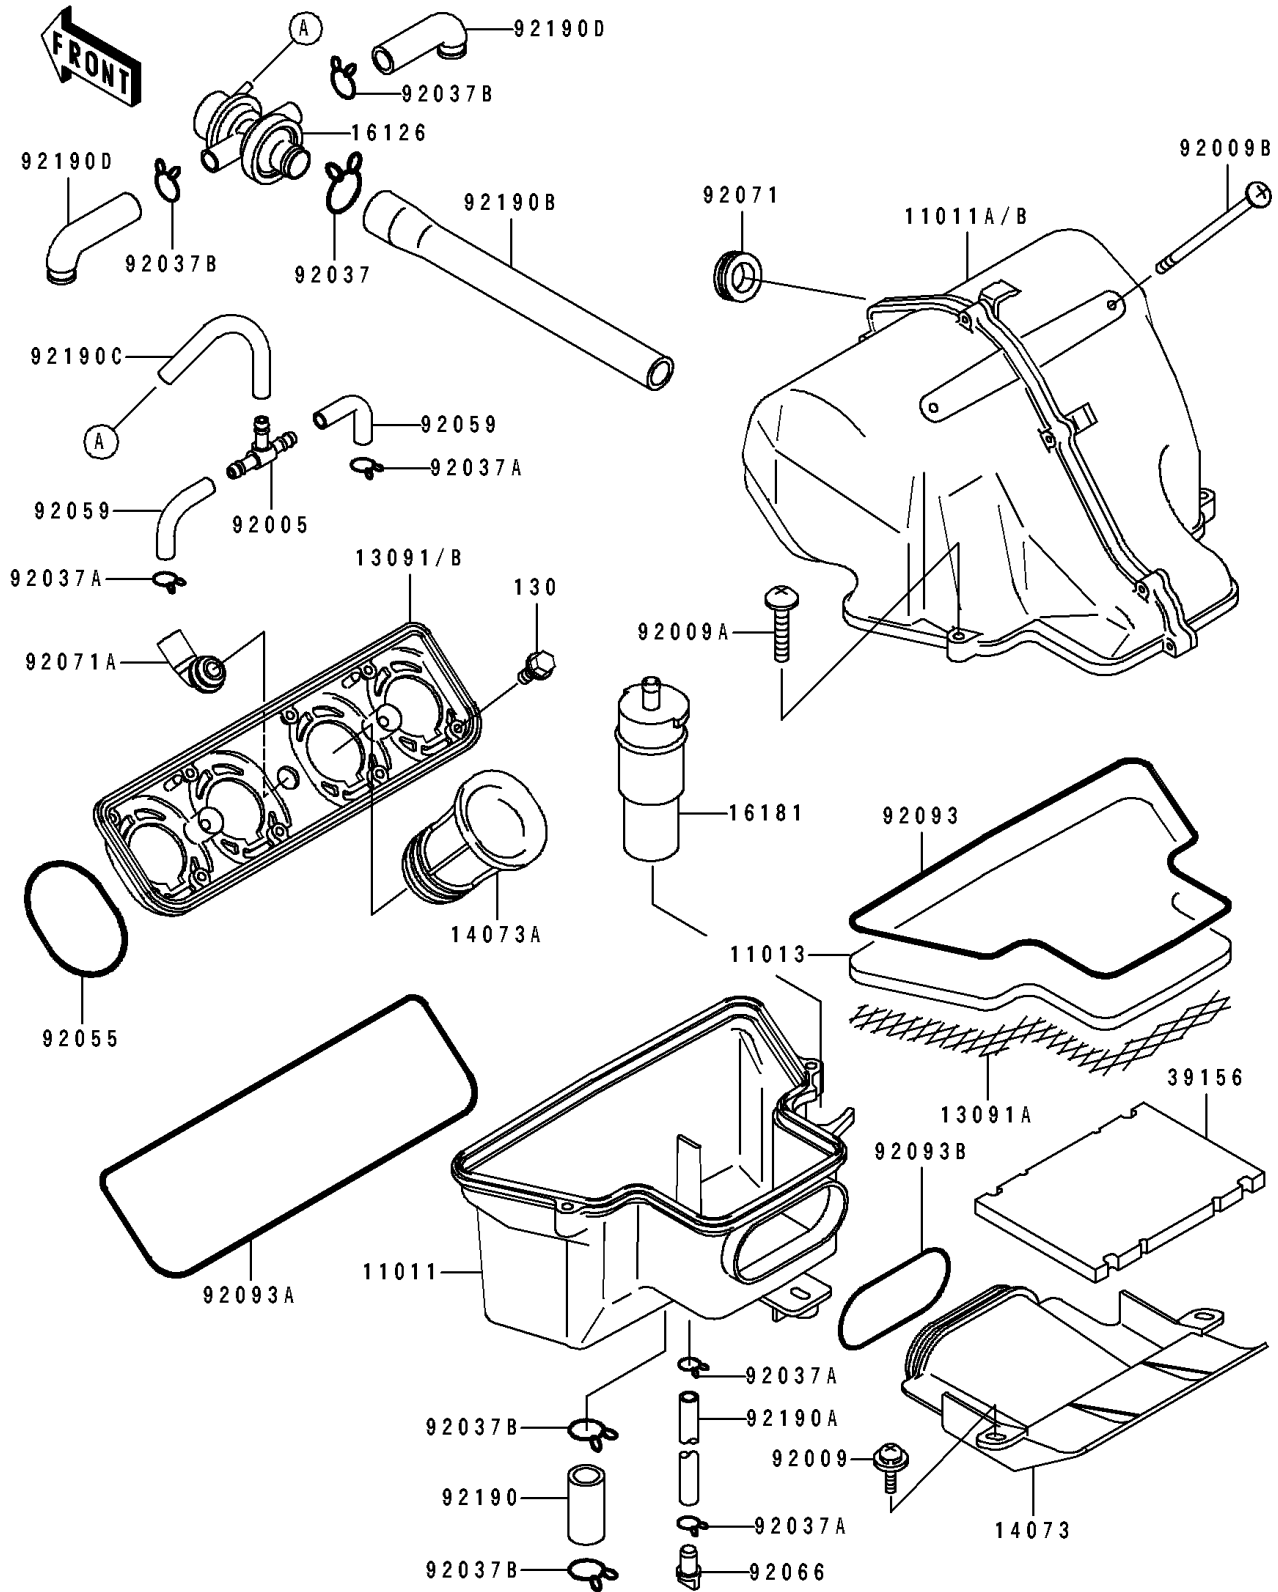

## 1991 NINJA® ZX™-6 PARTS DIAGRAM

Air Filter

E1130

## 1991 NINJA® ZX™-6 PARTS LIST

Air Filter

ITEM NAME	PART NUMBER	QUANTITY
CASE-AIR FILTER,LWR (Ref # 11011)	11011-1328	1
CASE-AIR FILTER,UPP (Ref # 11011A)	11011-1373	1
CASE-AIR FILTER,UPP (Ref # 11011B)	11011-1376	1
ELEMENT-AIR FILTER (Ref # 11013)	11013-1189	1
HOLDER,AIR FILTER (Ref # 13091)	13091-1657	1
HOLDER,ELEMENT (Ref # 13091A)	13091-1658	1
HOLDER (Ref # 13091B)	13091-1672	1
DUCT,AIR INTAKE (Ref # 14073)	14073-1424	1
DUCT,CARBURETOR (Ref # 14073A)	14073-1442	1
VALVE,AIR SWITCH (Ref # 16126)	16126-1144	1
TANK-RESONATOR (Ref # 16181)	16181-1058	1
PAD (Ref # 39156)	39156-1213	1
FITTING,TUBE,T-TYPE (Ref # 92005)	92005-1017	1
SCREW-PAN-WSP-CROS,6X16 (Ref # 92009)	92009-1283	1
SCREW,6X35 (Ref # 92009A)	92009-1589	1
SCREW,6X144 (Ref # 92009B)	92009-1622	1
CLAMP,TUBE (Ref # 92037)	92037-1076	1
CLAMP (Ref # 92037A)	92037-1712	2
CLAMP,TUBE (Ref # 92037B)	92037-213	2
RING-O,67.7X3.1 (Ref # 92055)	92055-1434	1
TUBE,4X9X80 (Ref # 92059)	92059-1365	1
PLUG,DRAIN (Ref # 92066)	92066-1211	1
GROMMET,AIR FILTER (Ref # 92071)	92071-1028	1
GROMMET,AIR FILTER (Ref # 92071A)	92071-1114	1
SEAL,AIR FILTER CASE (Ref # 92093)	92093-1301	1
SEAL,AIR FILTER HOLDER (Ref # 92093A)	92093-1302	1
SEAL,AIR DUCT (Ref # 92093B)	92093-1303	1
TUBE,BREATHER (Ref # 92190)	92190-1088	1
TUBE,7X10X480 (Ref # 92190A)	92190-1089	1

## 1991 NINJA® ZX™-6 PARTS LIST

Air Filter

ITEM NAME	PART NUMBER	QUANTITY
TUBE, VALVE-AIR FILTER (Ref # 92190B)	92190-1090	1
TUBE, 4X9X220 (Ref # 92190C)	92190-1091	1
TUBE, AIR SWITCH VALVE (Ref # 92190D)	92190-1168	1
BOLT-FLANGED (Ref # 130)	130G0516	1