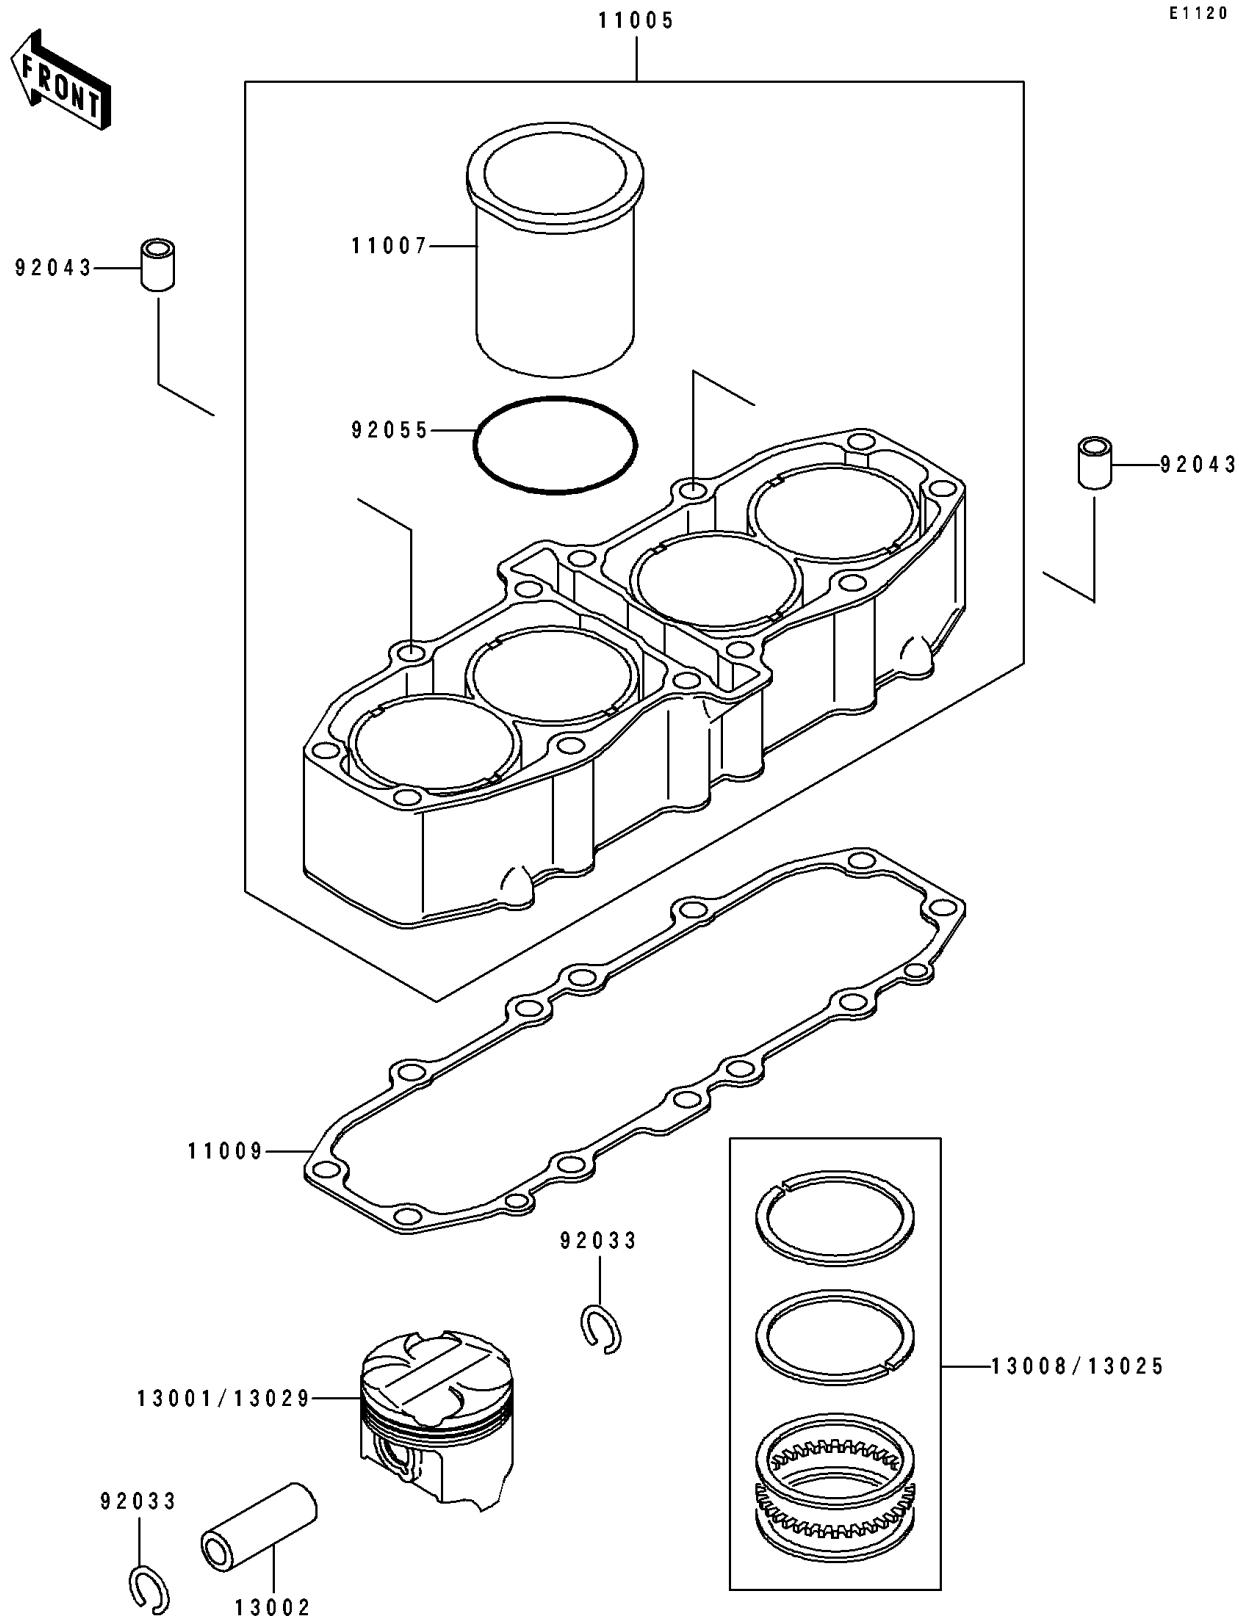

1991 NINJA® ZX™-6 PARTS DIAGRAM

Cylinder/Piston

E1120

1991 NINJA® ZX™-6 PARTS LIST

Cylinder/Piston

ITEM NAME	PART NUMBER	QUANTITY
CYLINDER-ENGINE (Ref # 11005)	11005-1617	1
LINER-CYLINDER (Ref # 11007)	11007-1109	1
GASKET,CYLINDER BASE (Ref # 11009)	11009-1855	1
PISTON-ENGINE,STD (Ref # 13001)	13001-1348	1
PIN-PISTON (Ref # 13002)	13002-1003	1
RING-SET-PISTON,STD (Ref # 13008)	13008-1128	1
RING-SET-PISTON L,O/S 0.50 (Ref # 13025)	13025-1101	1
PISTON-ENGINE L,O/S 0.50 (Ref # 13029)	13029-1202	1
RING-SNAP,PISTON PIN (Ref # 92033)	92033-1161	1
PIN,10.1X12X14 (Ref # 92043)	92043-4009	1
RING-O,70.6X2.4 (Ref # 92055)	92055-1467	1