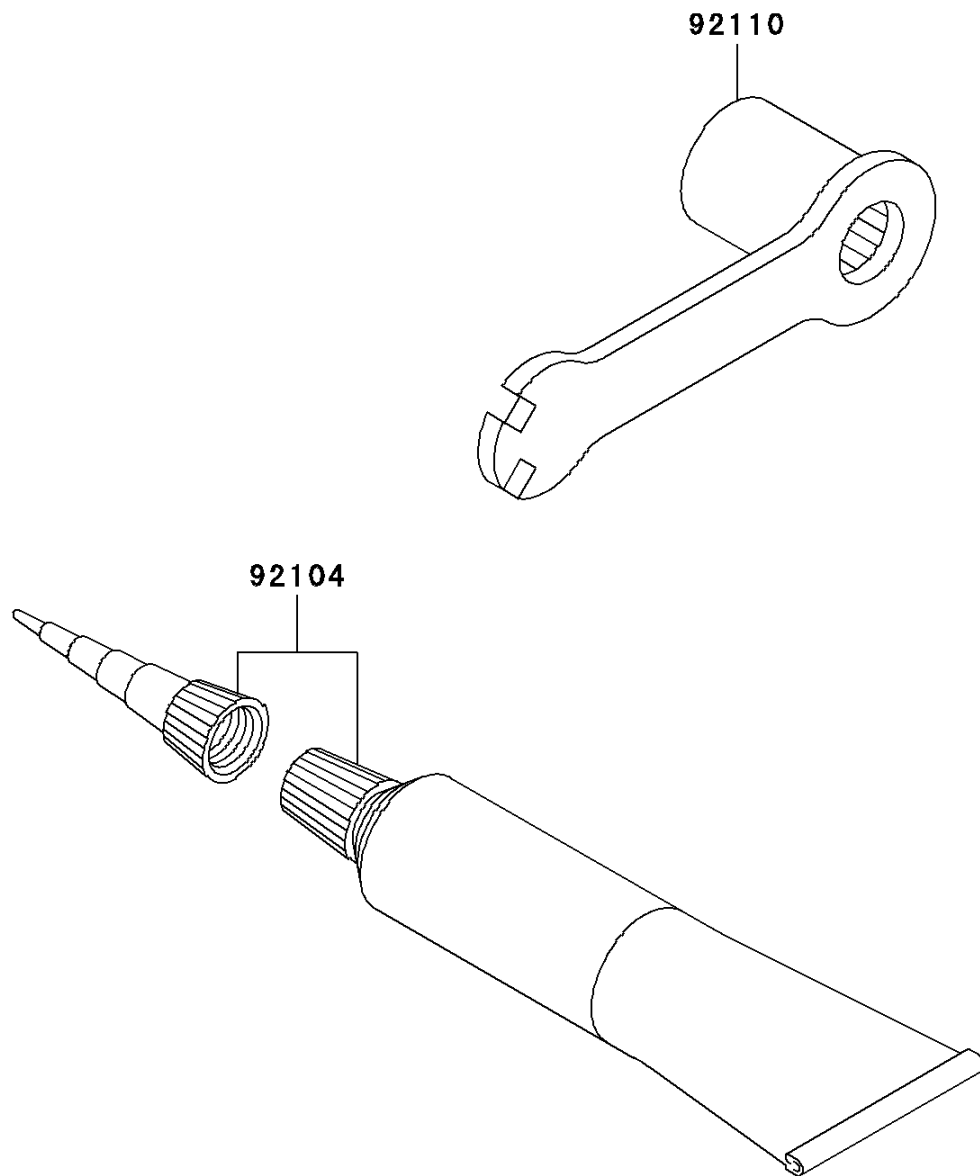

2006 KX™65 PARTS DIAGRAM

Owner's Tools

F2810

2006 KX™65 PARTS LIST

Owner's Tools

| ITEM NAME | PART NUMBER | QUANTITY |
|--|-------------|----------|
| GASKET-LIQUID,TB1105B,SILVER (Ref # 92104) | 92104-002 | 1 |
| TOOL-WRENCH,BOX,21MM&SPOKE (Ref # 92110) | 92110-1119 | 1 |