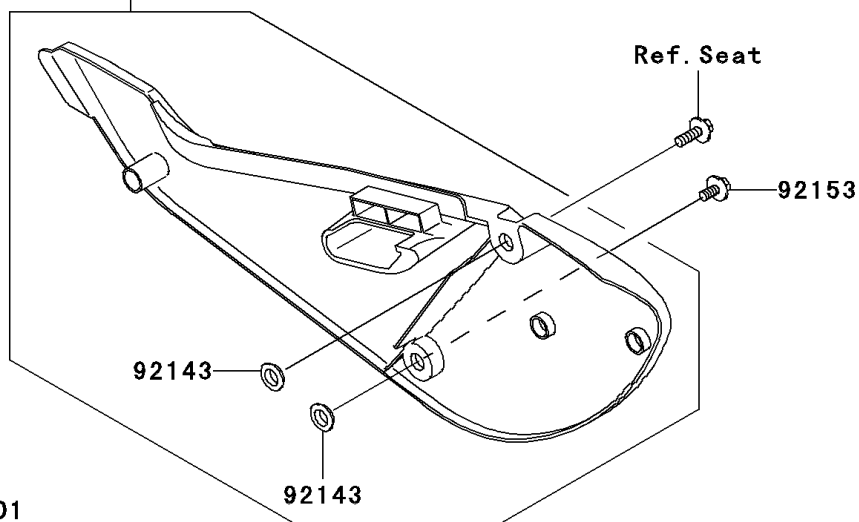

2006 KX™65 PARTS DIAGRAM

Side Covers

36001A

F2611

36001

(36001/A)('07~)

WOD

2006 KX™65 PARTS LIST

Side Covers

ITEM NAME	PART NUMBER	QUANTITY
COVER-SIDE,LH,S.WHITE (Ref # 36001)	36001-1639-266	1
COVER-SIDE,RH,S.WHITE (Ref # 36001A)	36001-1667-266	1
COLLAR (Ref # 92143)	92143-1196	1
BOLT,FLANGED,6X14 (Ref # 92153)	92153-0936	1