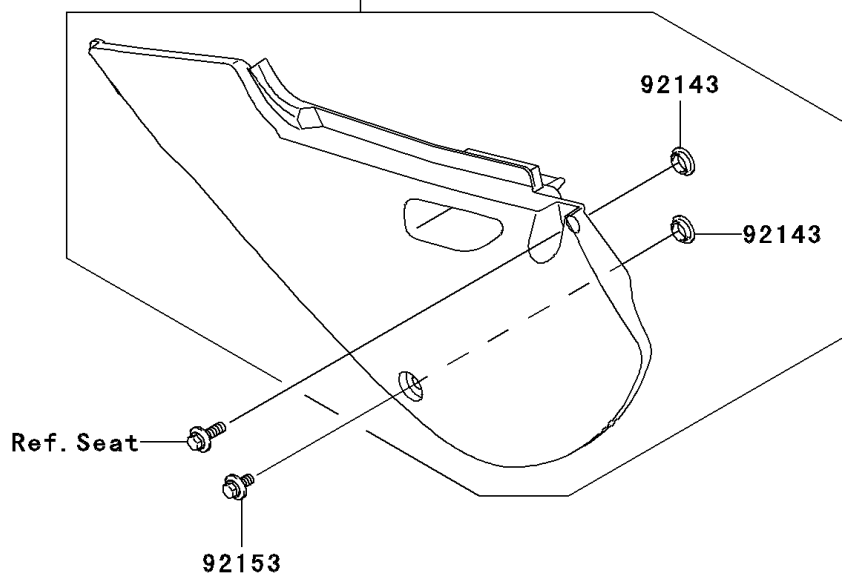

2006 KX™65 PARTS DIAGRAM

Side Covers

36001A

F2611

36001

(36001/A)('07~)

WOD

2006 KX™65 PARTS LIST

Side Covers

ITEM NAME	PART NUMBER	QUANTITY
COVER-SIDE,LH,S.WHITE (Ref # 36001)	36001-1639-266	1
COVER-SIDE,RH,S.WHITE (Ref # 36001A)	36001-1667-266	1
COLLAR (Ref # 92143)	92143-1196	1
BOLT,FLANGED,6X14 (Ref # 92153)	92153-0936	1