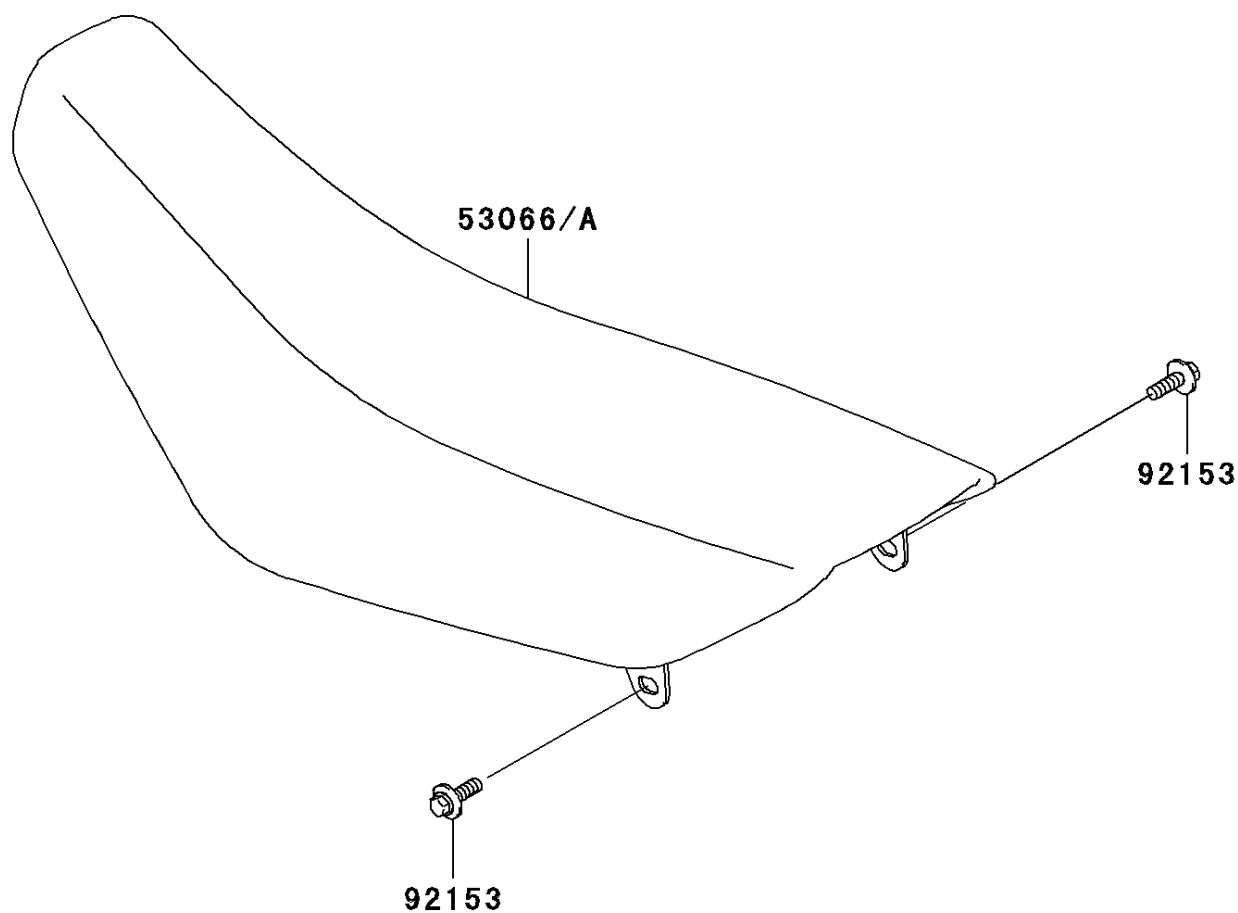

## 2006 KX™65 PARTS DIAGRAM

Seat

F2510

## 2006 KX™65 PARTS LIST

Seat

ITEM NAME	PART NUMBER	QUANTITY
SEAT-ASSY, GREEN/BLACK (Ref # 53066A)	53066-0092-336	1
BOLT, 6X20 (Ref # 92153)	92153-0502	1