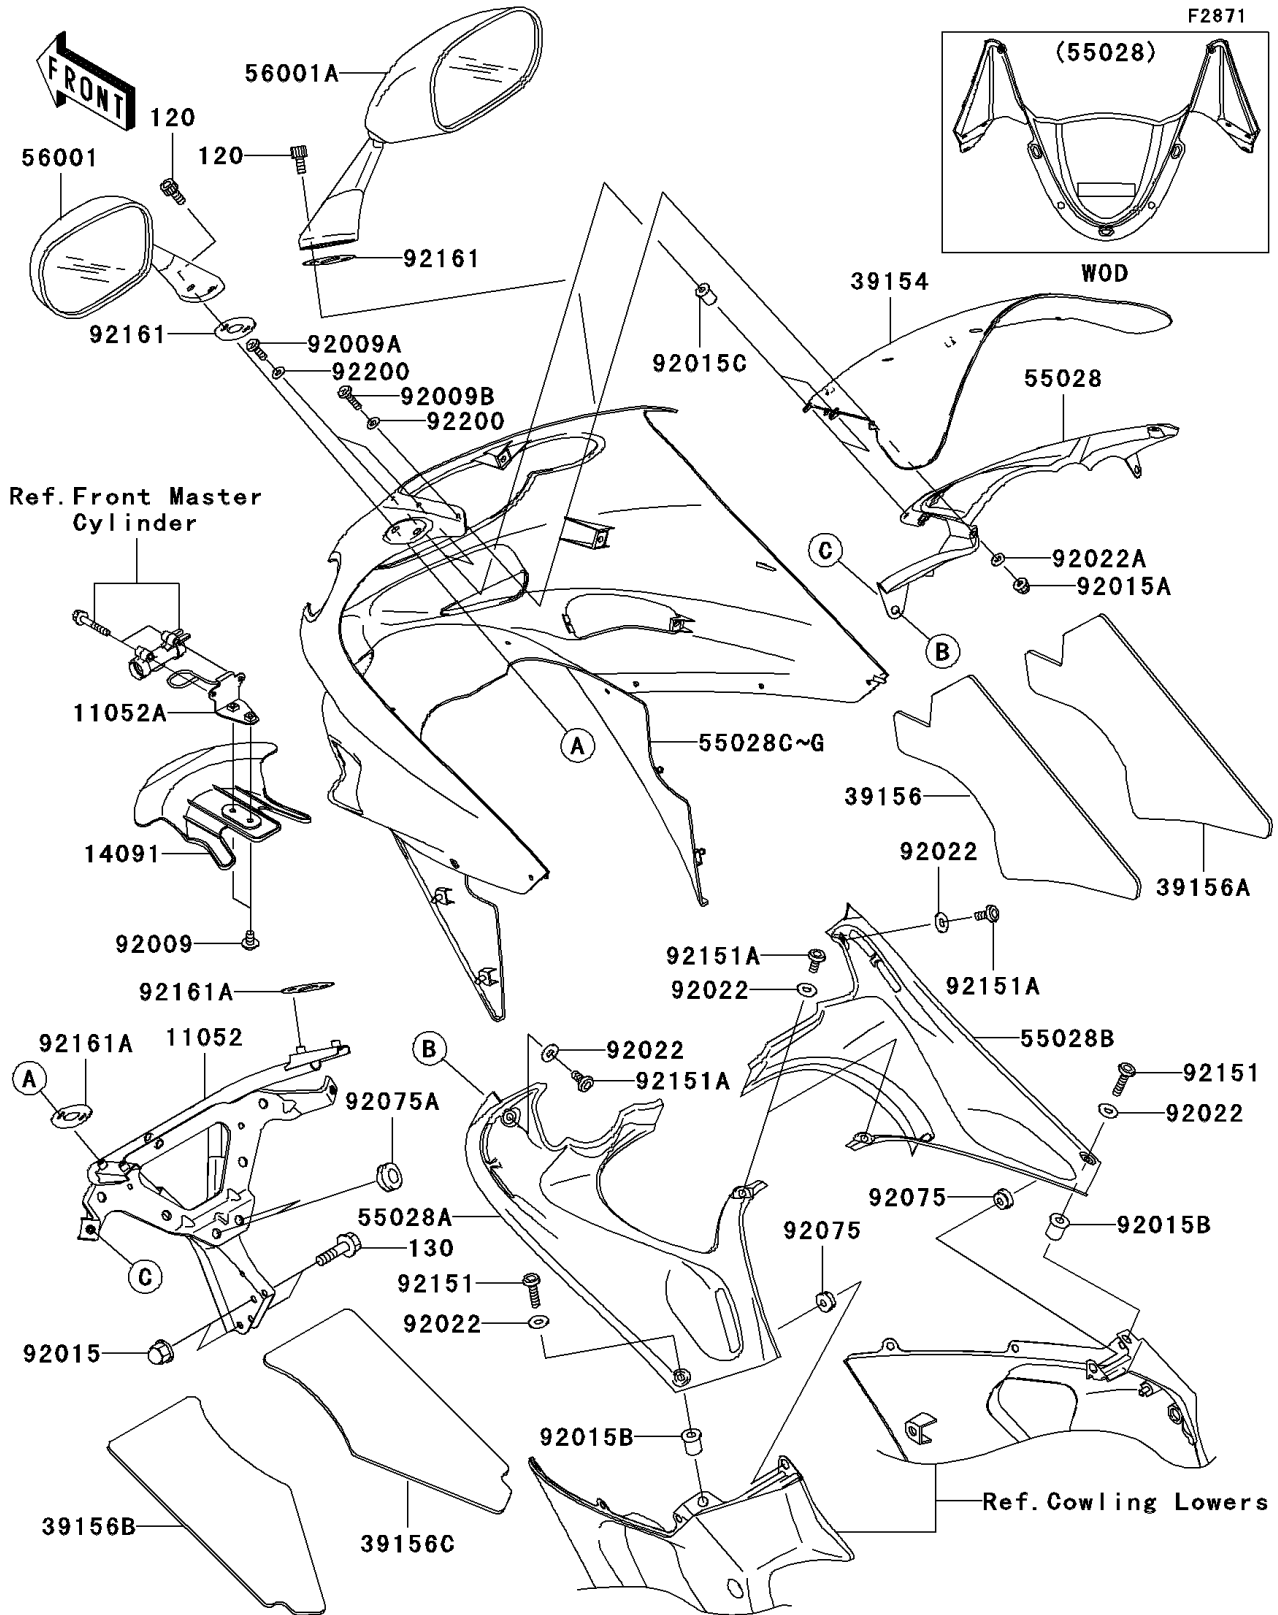

## 2002 ZZR® 1200 PARTS DIAGRAM

Cowling

## 2002 ZZR®1200 PARTS LIST

### Cowling

ITEM NAME	PART NUMBER	QUANTITY
BOLT-SOCKET,6X16 (Ref # 120)	120P0616	1
BOLT-FLANGED,8X30 (Ref # 130)	130J0830	1
BRACKET,METER&MIRROR (Ref # 11052)	11052-1675	1
BRACKET,UNDER BRACKET COVER (Ref # 11052A)	11052-1870	1
COVER,UNDER BRACKET (Ref # 14091)	14091-1504	1
WINDSHIELD (Ref # 39154)	39154-1156	1
PAD,UPP COWLING,LH (Ref # 39156)	39156-1712	1
PAD,UPP COWLING,RH (Ref # 39156A)	39156-1713	1
PAD,INNER COWLING,RR,LH (Ref # 39156B)	39156-1714	1
PAD,INNER COWLING,RR,RH (Ref # 39156C)	39156-1715	1
COWLING,INNER,FR,M.F.BLACK (Ref # 55028)	55028-1444-265	1
COWLING,INNER,RR,LH,M.F.BLACK (Ref # 55028A)	55028-1445-265	1
COWLING,INNER,RR,RH,M.F.BLACK (Ref # 55028B)	55028-1446-265	1
COWLING,UPP,G.SILVER (Ref # 55028C)	55028-1447-F2	1
MIRROR-ASSY,LH (Ref # 56001)	56001-1543	1
MIRROR-ASSY,RH (Ref # 56001A)	56001-1544	1
SCREW,6X10 (Ref # 92009)	92009-1661	1
SCREW,5X16 (Ref # 92009A)	92009-1909	1
SCREW,5X20 (Ref # 92009B)	92009-1934	1
NUT,CAP,8MM,BLACK (Ref # 92015)	92015-1174	1
NUT,LOCK,FLANGE CAP,5MM (Ref # 92015A)	92015-1263	1
NUT (Ref # 92015B)	92015-1700	1
NUT,WELL,5MM (Ref # 92015C)	92015-1757	1
WASHER,6.5X16X1 (Ref # 92022)	92022-1143	1
WASHER,NYLON,5.3X11.5X1.5 (Ref # 92022A)	92022-1521	1
DAMPER (Ref # 92075)	92075-1011	1
DAMPER (Ref # 92075A)	92075-1067	1
BOLT,SOCKET,6X25 (Ref # 92151)	92151-1611	1
BOLT,SOCKET,6X14 (Ref # 92151A)	92151-1654	1

## 2002 ZZR® 1200 PARTS LIST

Cowling

ITEM NAME	PART NUMBER	QUANTITY
DAMPER,MIRROR (Ref # 92161)	92161-1234	1
DAMPER,MIRROR (Ref # 92161A)	92161-1298	1
WASHER,NYLON,5.3X11.5X0.5 (Ref # 92200)	92200-1480	1
COWLING,UPP,P.M.BLACK (Ref # 55028D)	55028-1447-218	1