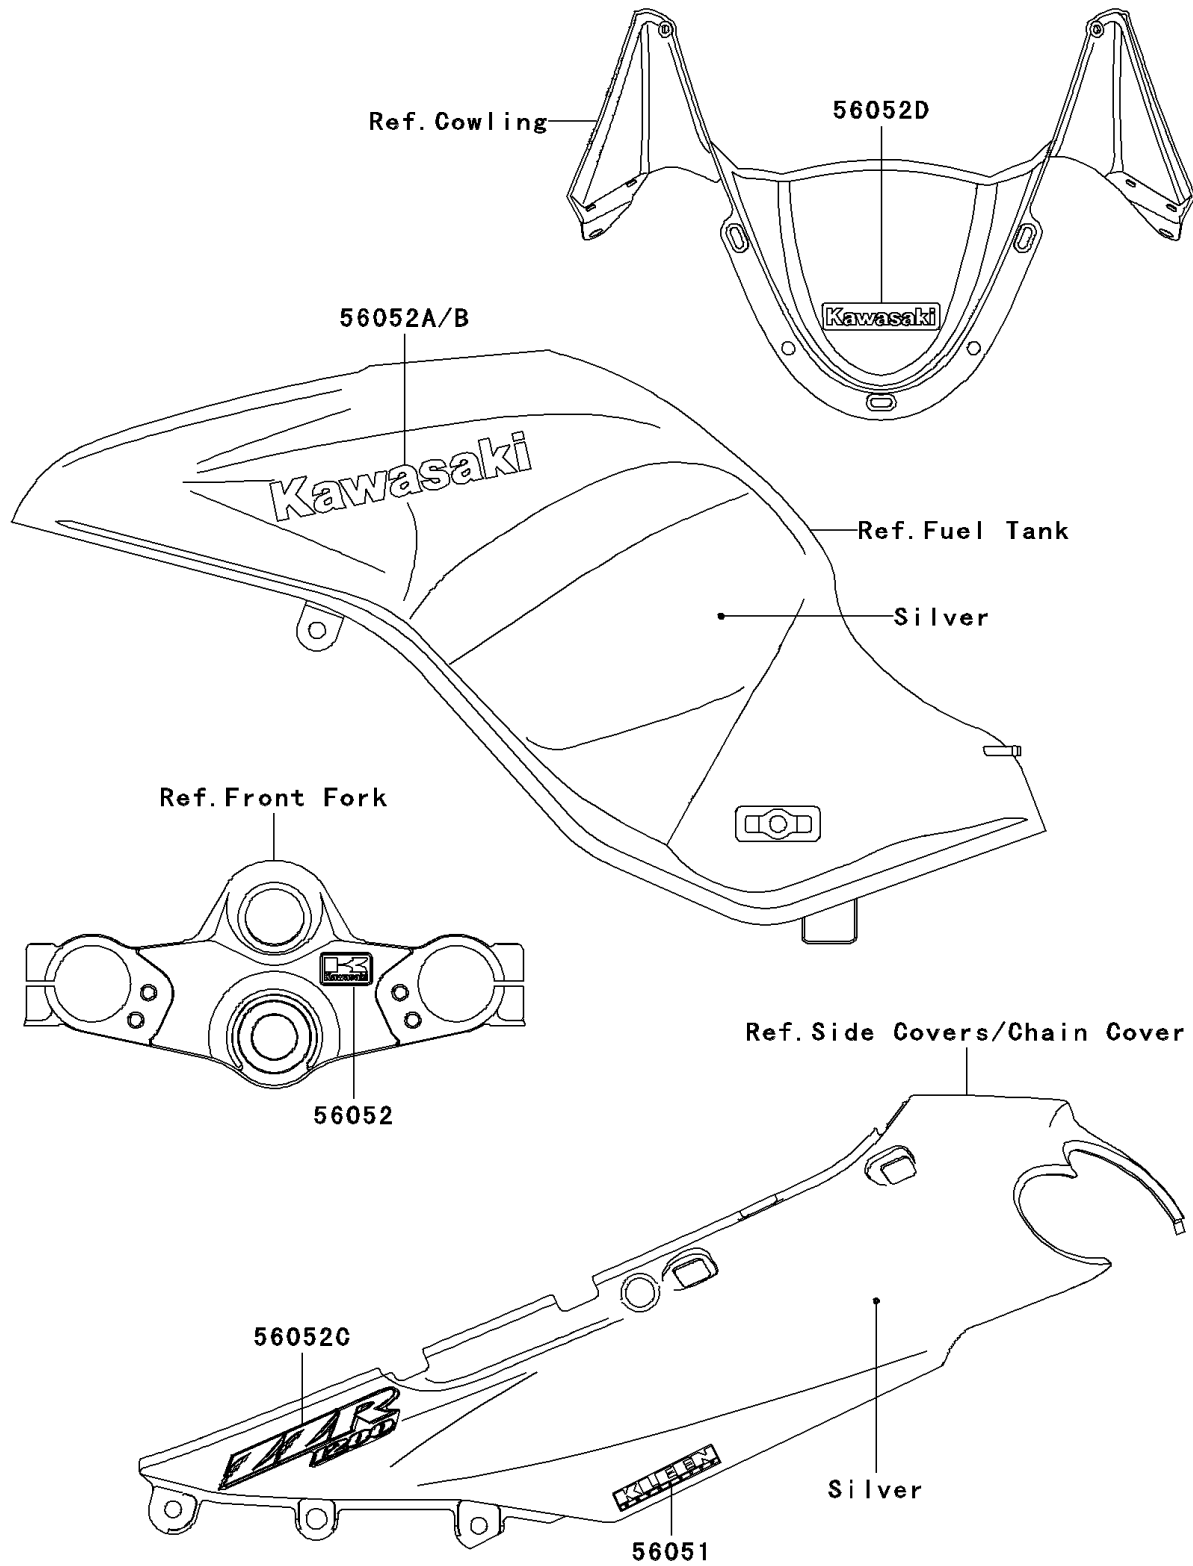

## 2002 ZZR® 1200 PARTS DIAGRAM

Decals(Silver)(C1)

F2861

## 2002 ZZR® 1200 PARTS LIST

Decals(Silver)(C1)

ITEM NAME	PART NUMBER	QUANTITY
MARK,KLEEN (Ref # 56051)	56051-1801	1
MARK,K.KAWASAKI (Ref # 56052)	56052-1202	1
MARK,FUEL TANK,LH,KAWASAKI (Ref # 56052A)	56052-1667	1
MARK,FUEL TANK,RH,KAWASAKI (Ref # 56052B)	56052-1668	1
MARK,SEAT COVER,ZZR 1200 (Ref # 56052C)	56052-1698	1
MARK,FRONT,KAWASAKI (Ref # 56052D)	56052-1726	1