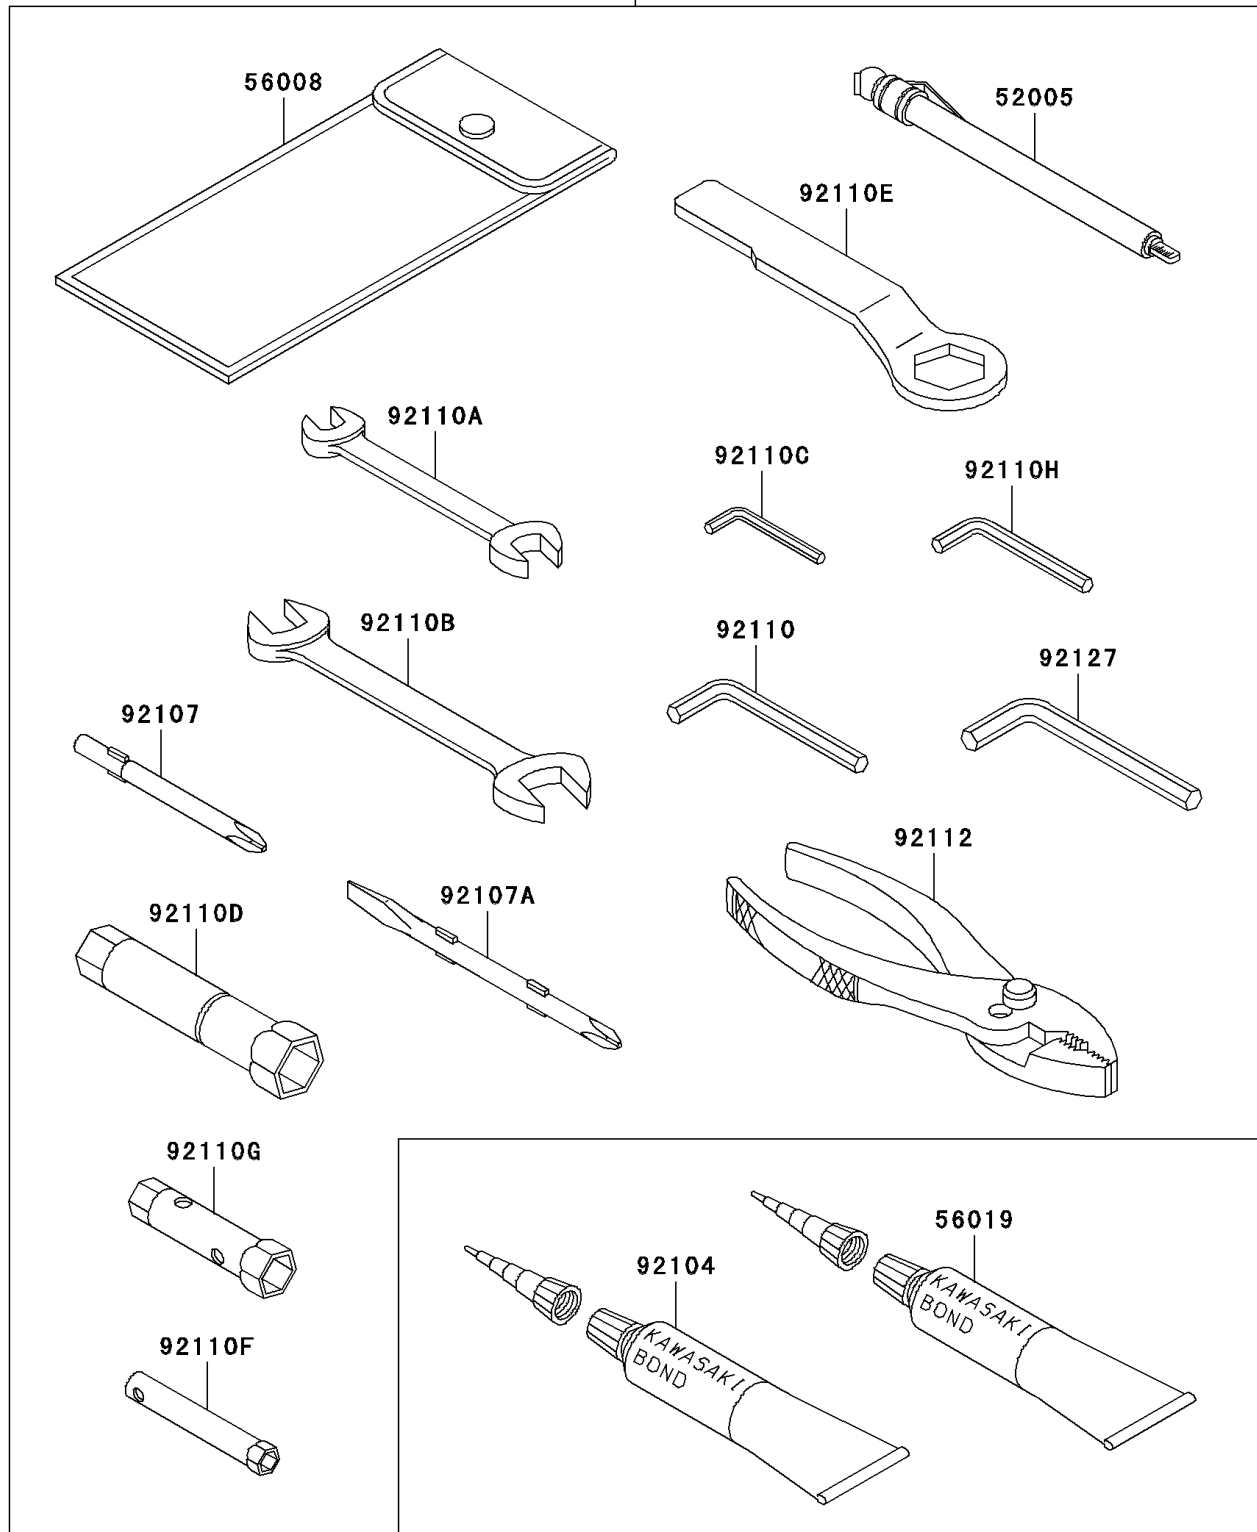

2002 ZZR® 1200 PARTS DIAGRAM

Owner's Tools

56007

F2810

2002 ZZR® 1200 PARTS LIST

Owner's Tools

ITEM NAME	PART NUMBER	QUANTITY
GAUGE,AIR,350KPA/50PSI (Ref # 52005)	52005-1142	1
TOOL-KIT (Ref # 56007)	56007-1489	1
BAG,TOOL (Ref # 56008)	56008-006	1
THREE BOND TB1211,HT/RS,WHITE (Ref # 56019)	56019-120	1
GASKET-LIQUID,BLACK TB1216B (Ref # 92104)	92104-1064	1
TOOL-DRIVER,#3PHILLIPS (Ref # 92107)	92107-1002	1
TOOL-DRIVER,#2PHILLIPS&SLOT (Ref # 92107A)	92107-1052	1
TOOL-WRENCH,ALLEN,5MM (Ref # 92110)	92110-1015	1
TOOL-WRENCH,OPEN END,10X12 (Ref # 92110A)	92110-1038	1
TOOL-WRENCH,OPEN END,14X17 (Ref # 92110B)	92110-1045	1
TOOL-WRENCH,ALLEN,3MM (Ref # 92110C)	92110-1140	1
TOOL-WRENCH,BOX,16MM (Ref # 92110D)	92110-1145	1
TOOL-WRENCH,BOX END,27MM (Ref # 92110E)	92110-1147	1
TOOL-WRENCH,BOX,8MM (Ref # 92110F)	92110-1174	1
TOOL-WRENCH,BOX,10&12MM (Ref # 92110G)	92110-1175	1
TOOL-WRENCH,ALLEN,4MM (Ref # 92110H)	92110-3703	1
TOOL-PLIERS (Ref # 92112)	92112-003	1
TOOL-WRENCH,ALLEN,6MM (Ref # 92127)	92127-003	1