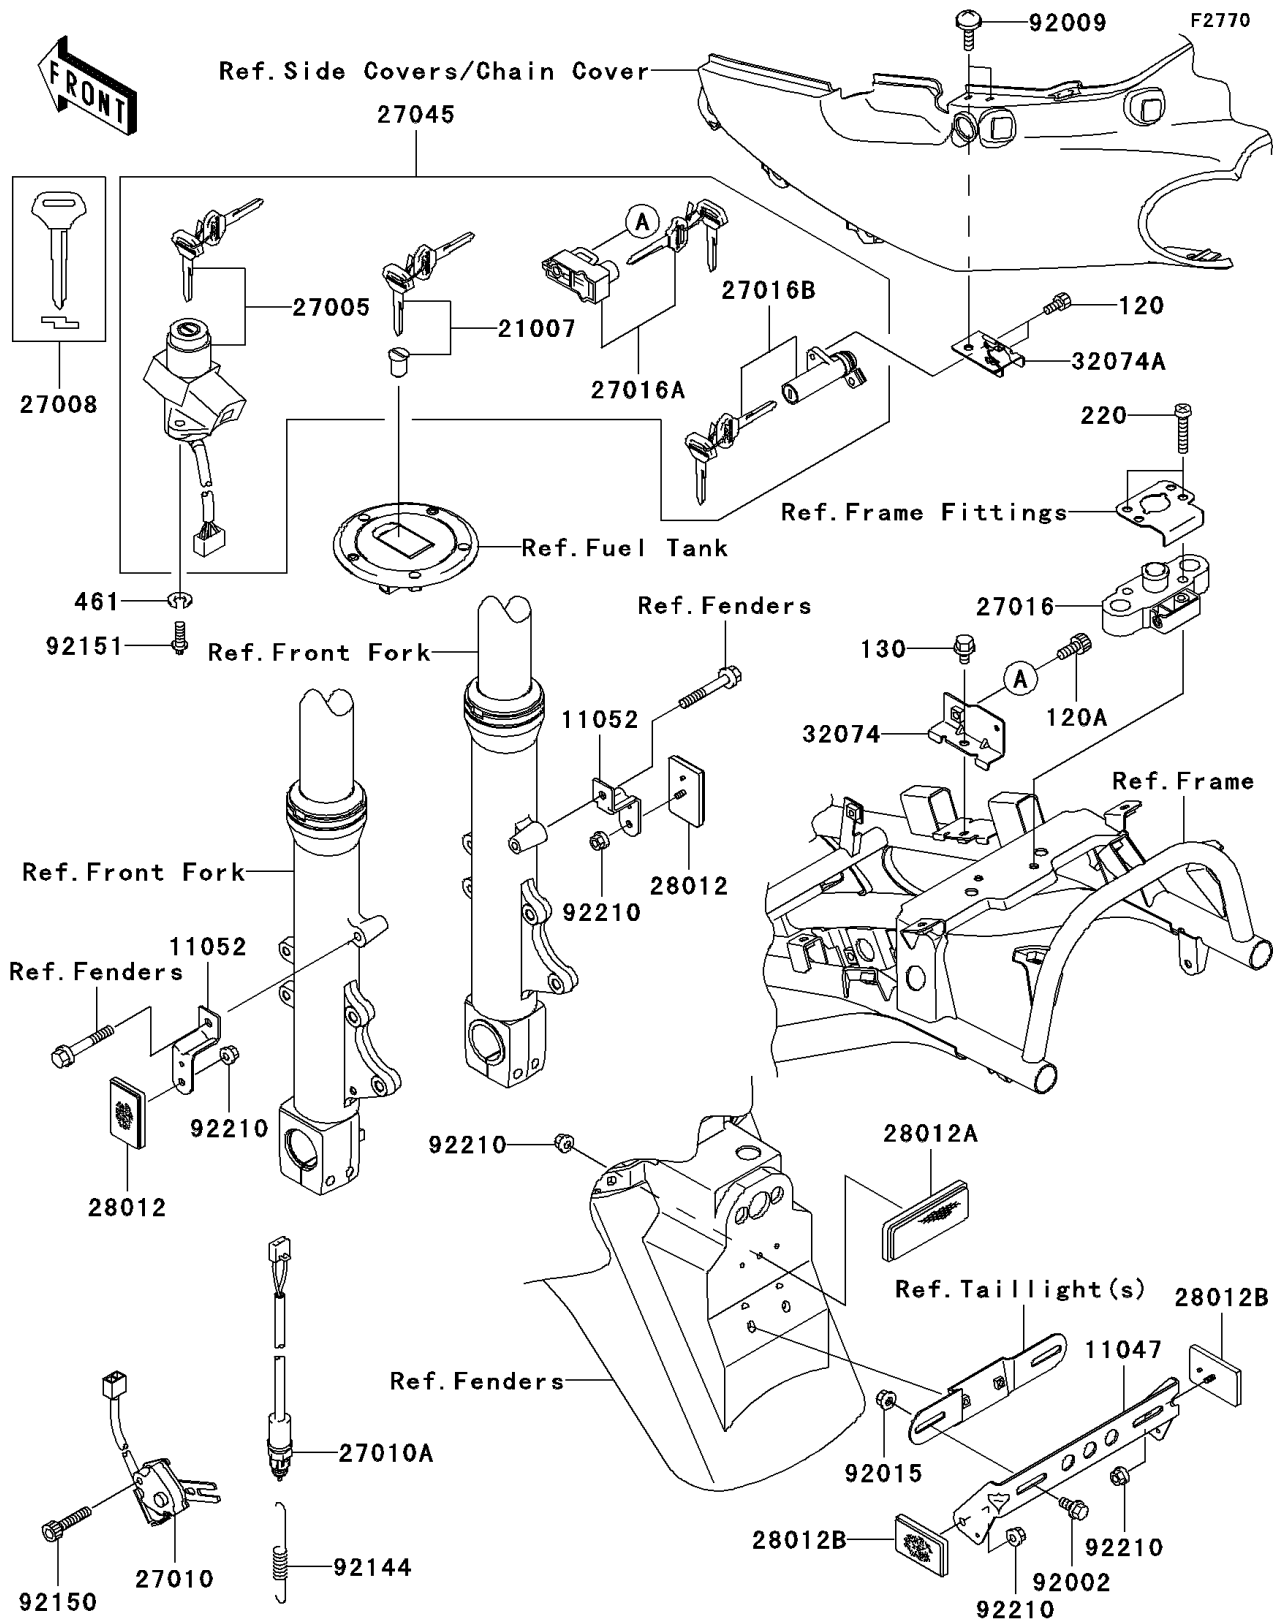

## 2002 ZZR® 1200 PARTS DIAGRAM

Ignition Switch/Locks/Reflectors

## 2002 ZZR®1200 PARTS LIST

Ignition Switch/Locks/Reflectors

ITEM NAME	PART NUMBER	QUANTITY
BOLT-SOCKET (Ref # 120)	120S0512	1
BOLT-SOCKET (Ref # 120A)	120S0616	1
BOLT-FLANGED (Ref # 130)	130J0612	1
SCREW-PAN-CROSS (Ref # 220)	220F0630	1
WASHER-SPRING (Ref # 461)	461L0600	1
BRACKET,REFLECTOR (Ref # 11047)	11047-1470	1
BRACKET,REFLECTOR (Ref # 11052)	11052-1671	1
ROTOR,LOCK,TANK CAP (Ref # 21007)	21007-5042	1
SWITCH-ASSY-IGNITION (Ref # 27005)	27005-5120	1
KEY-LOCK,BLANK (Ref # 27008)	27008-1189	1
SWITCH,SIDE STAND (Ref # 27010)	27010-1445	1
SWITCH,BRAKE LAMP (Ref # 27010A)	27010-1452	1
LOCK-ASSY,SEAT STRIKER (Ref # 27016)	27016-1098	1
LOCK-ASSY,HELMET (Ref # 27016A)	27016-5247	1
LOCK-ASSY,SEAT (Ref # 27016B)	27016-5250	1
SWITCH-ASSY (Ref # 27045)	27045-5163	1
REFLECTOR-REFLEX (Ref # 28012)	28012-1003	1
REFLECTOR-REFLEX (Ref # 28012A)	28012-1077	1
REFLECTOR-REFLEX (Ref # 28012B)	28012-1088	1
BRACKET-LOCK,HELMET (Ref # 32074)	32074-1198	1
BRACKET-LOCK,SEAT (Ref # 32074A)	32074-1203	1
BOLT,6X12 (Ref # 92002)	92002-1132	1
SCREW,6X20 (Ref # 92009)	92009-3763	1
NUT,FLANGED,6MM (Ref # 92015)	92015-1367	1
SPRING,REAR BRAKE SWITCH (Ref # 92144)	92144-1283	1
BOLT,SOCKET,6X30 (Ref # 92150)	92150-1433	1
BOLT,TORX,6X16 (Ref # 92151)	92151-1911	1
NUT,FLANGED,5MM (Ref # 92210)	92210-0007	1