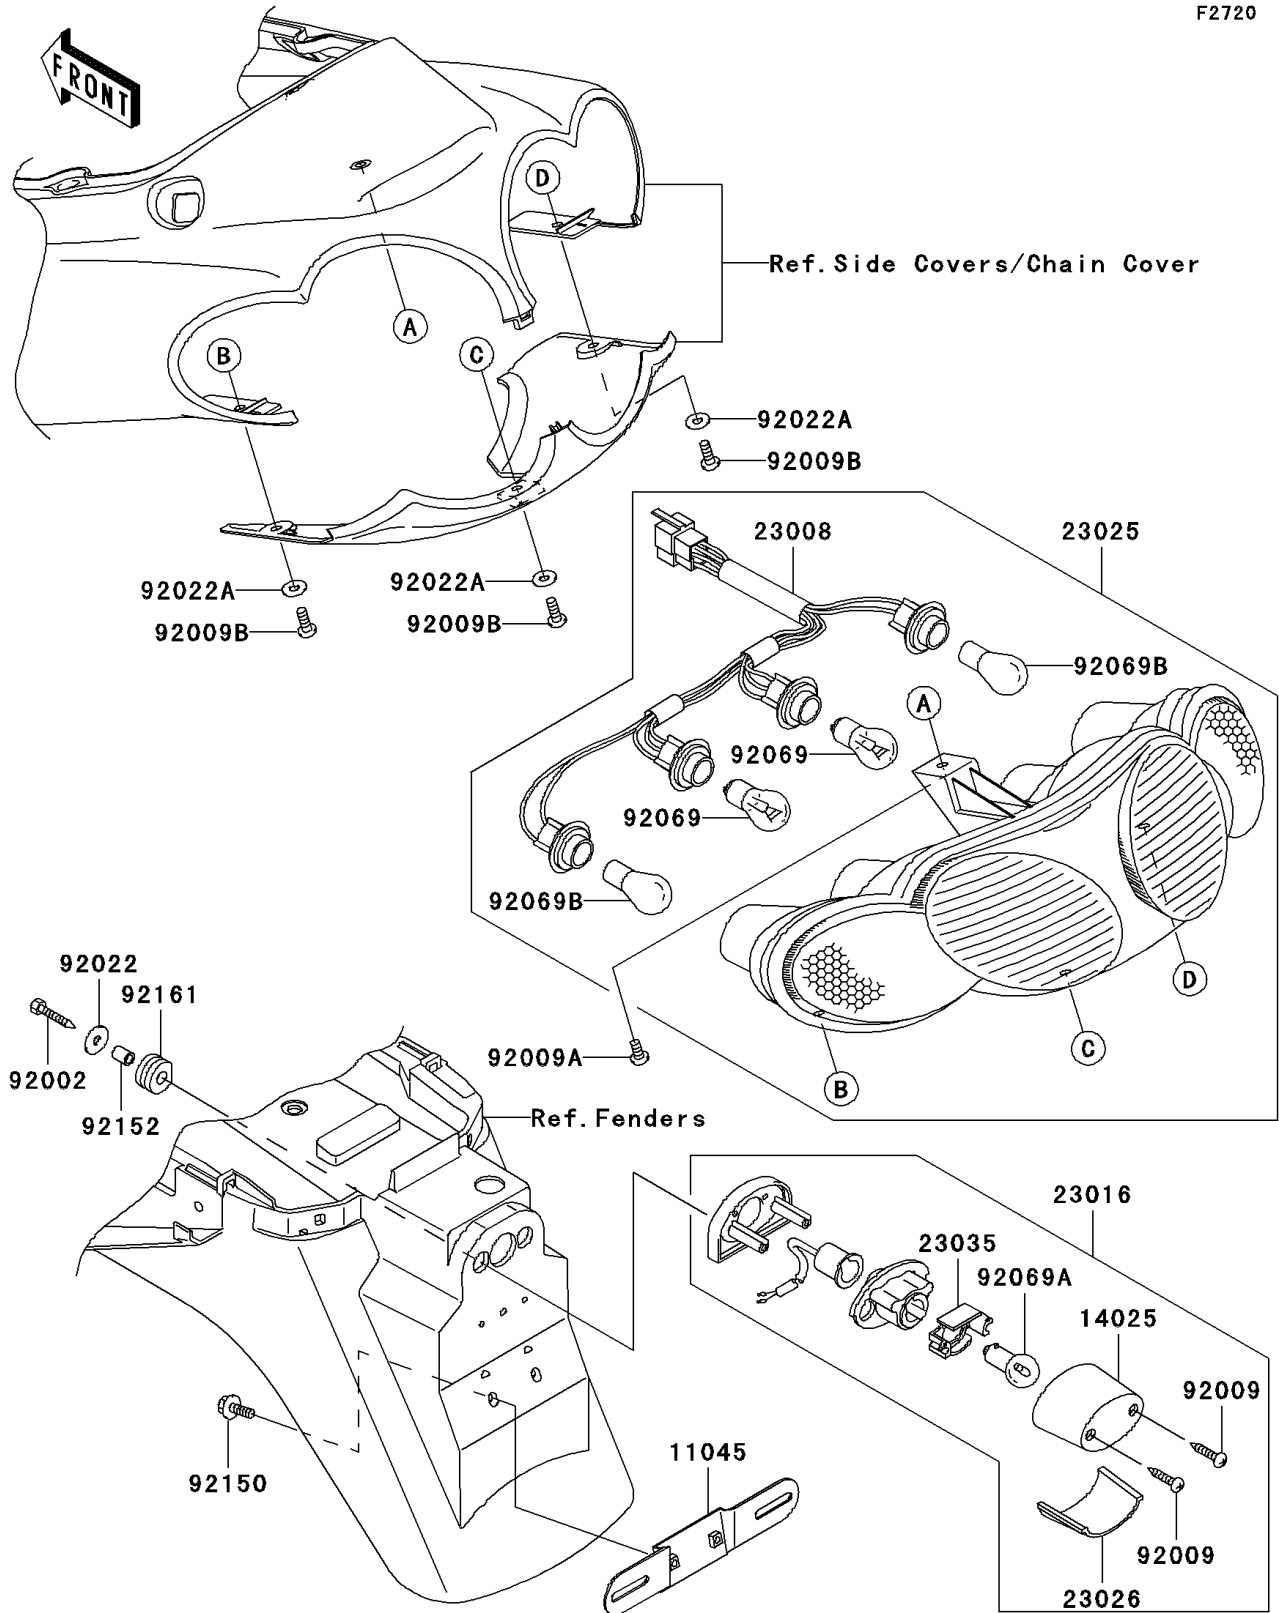

2002 ZZR® 1200 PARTS DIAGRAM

Taillight(s)(C1/C2)

F2720

2002 ZZR® 1200 PARTS LIST

Taillight(s)(C1/C2)

ITEM NAME	PART NUMBER	QUANTITY
BRACKET,LICENSE (Ref # 11045)	11045-1387	1
COVER,LICENSE LAMP (Ref # 14025)	14025-1725	1
SOCKET-ASSY, TAIL LAMP (Ref # 23008)	23008-1667	1
LAMP-ASSY,LICENSE (Ref # 23016)	23016-1193	1
LAMP-TAIL (Ref # 23025)	23025-1324	1
LENS,LICENSE LAMP (Ref # 23026)	23026-1064	1
REFLECTOR-LAMP,LICENSE (Ref # 23035)	23035-1060	1
BOLT,TAPPING,5X25 (Ref # 92002)	92002-1831	1
SCREW,TAPPING,4X20 (Ref # 92009)	92009-1378	1
SCREW,6X12 (Ref # 92009A)	92009-1744	1
SCREW,6X16 (Ref # 92009B)	92009-3771	1
WASHER,5.5X20X1.2 (Ref # 92022)	92022-1581	1
WASHER,6.5X16X1.0 (Ref # 92022A)	92022-1654	1
BULB,12V 21/5W (Ref # 92069)	92069-063	1
BULB,12V 5W (Ref # 92069A)	92069-1055	1
BULB,12V 21W (Ref # 92069B)	92069-1125	1
BOLT,6X16 (Ref # 92150)	92150-1909	1
COLLAR,6X9X11.5 (Ref # 92152)	92152-1458	1
DAMPER (Ref # 92161)	92161-1313	1