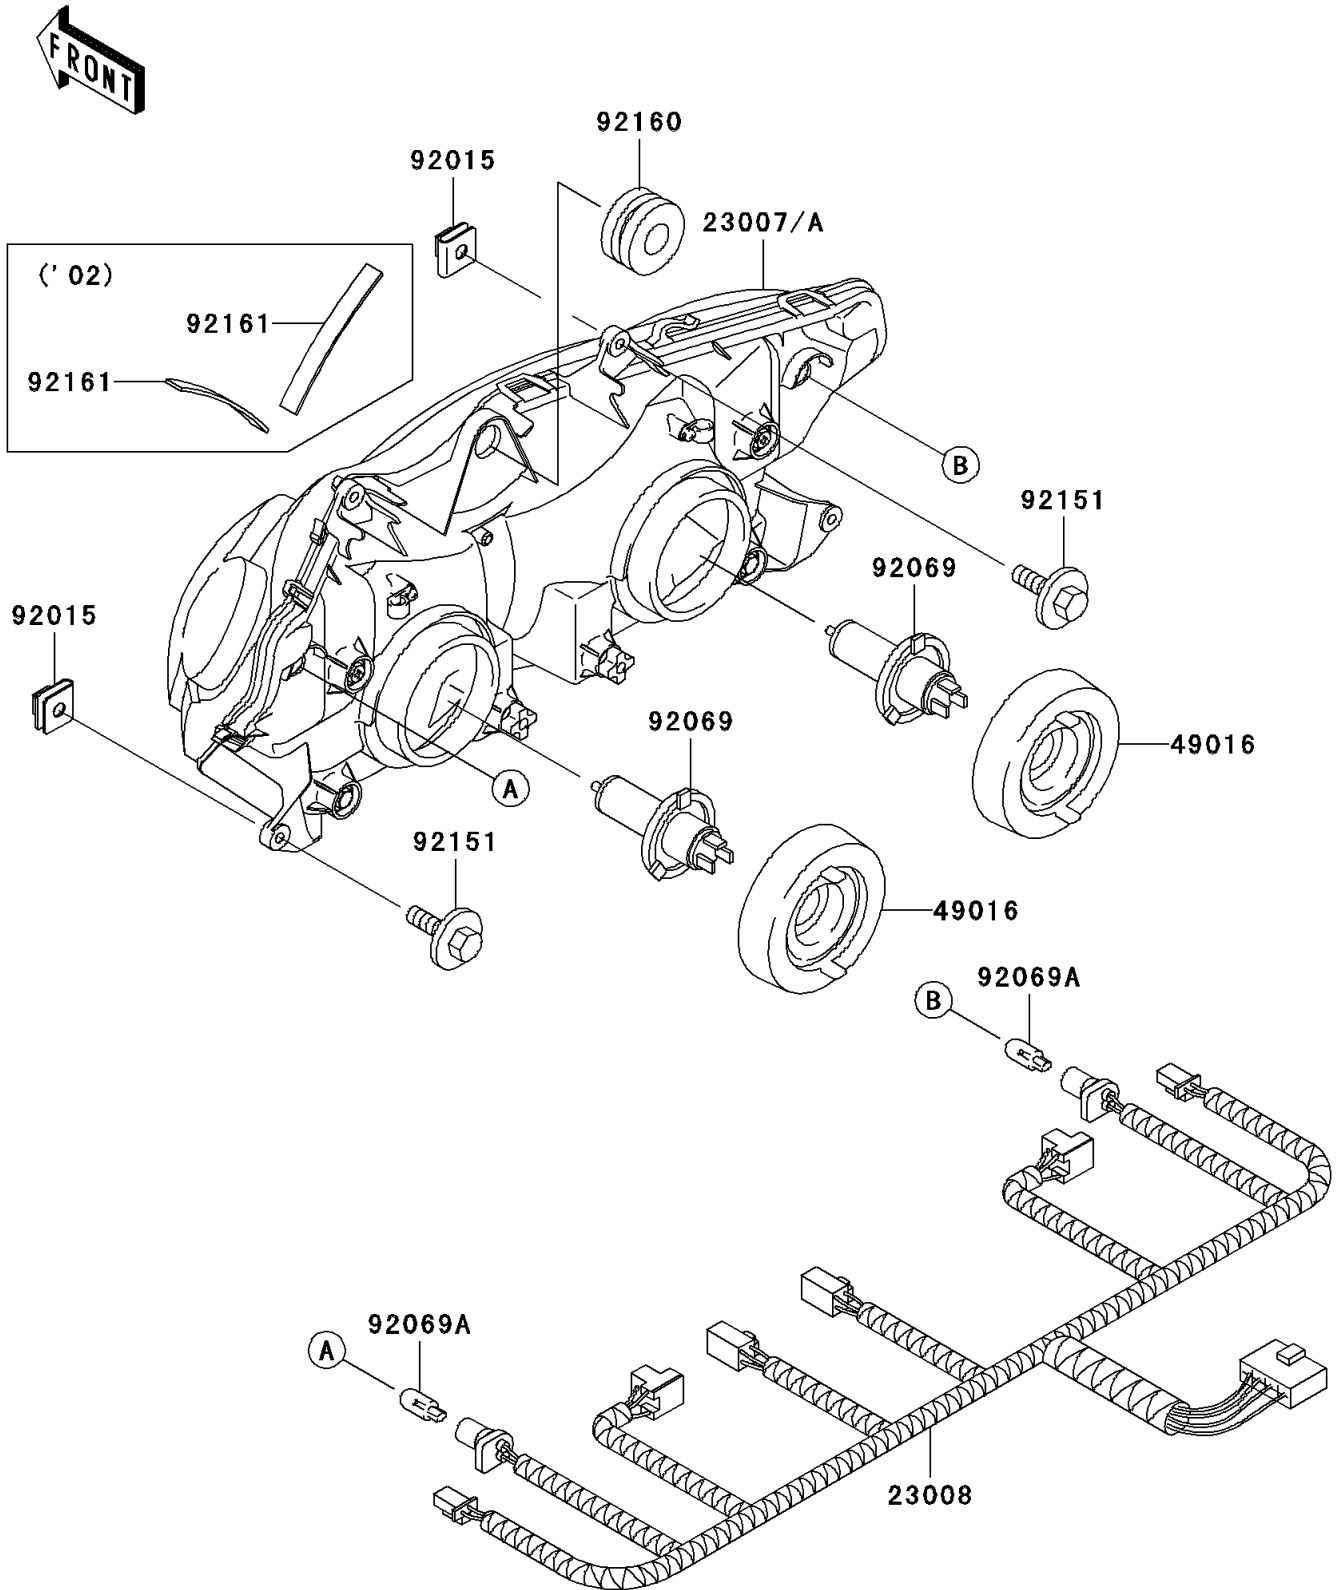

2002 ZZR® 1200 PARTS DIAGRAM

Headlight(s)

F2710

2002 ZZR® 1200 PARTS LIST

Headlight(s)

ITEM NAME	PART NUMBER	QUANTITY
LENS-COMP,HEAD LAMP (Ref # 23007)	23007-1430	1
SOCKET-ASSY,HEAD LAMP (Ref # 23008)	23008-1668	1
COVER-SEAL,HEAD LAMP (Ref # 49016)	49016-1209	1
NUT,6MM (Ref # 92015)	92015-1094	1
BULB,12V 60/55W,H4 (Ref # 92069)	92069-1002	1
BULB,12V 5W (Ref # 92069A)	92069-1016	1
BOLT,6X25 (Ref # 92151)	92151-1241	1
DAMPER (Ref # 92160)	92160-1007	1
DAMPER (Ref # 92161)	92161-1315	1