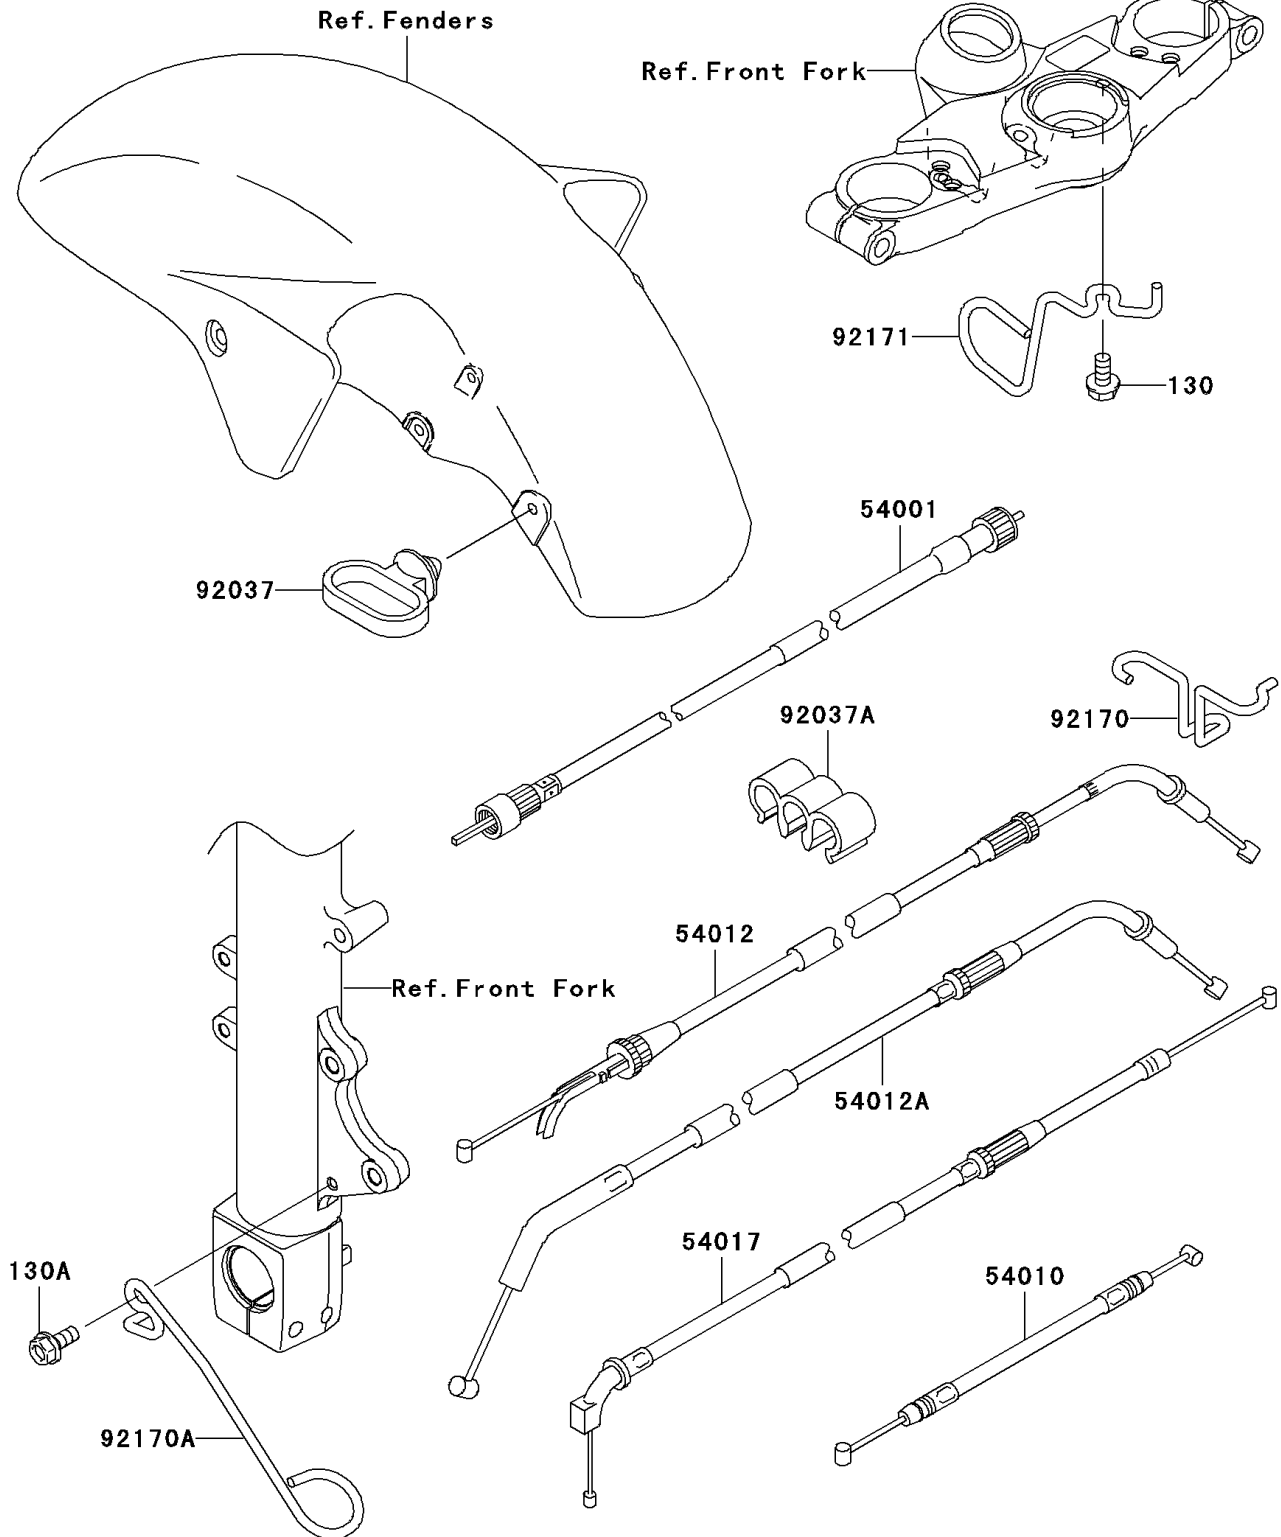

2002 ZZR® 1200 PARTS DIAGRAM

Cables

F2540

2002 ZZR®1200 PARTS LIST

Cables

| ITEM NAME | PART NUMBER | QUANTITY |
|---------------------------------------|-------------|----------|
| BOLT-FLANGED (Ref # 130) | 130L0612 | 1 |
| BOLT-FLANGED,6X14 (Ref # 130A) | 130V0614 | 1 |
| CABLE-SPEEDMETER (Ref # 54001) | 54001-1259 | 1 |
| CABLE,SEAT LOCK (Ref # 54010) | 54010-1128 | 1 |
| CABLE-THROTTLE,OPENING (Ref # 54012) | 54012-1652 | 1 |
| CABLE-THROTTLE,CLOSING (Ref # 54012A) | 54012-1653 | 1 |
| CABLE-STARTER (Ref # 54017) | 54017-1089 | 1 |
| CLAMP,CABLE (Ref # 92037) | 92037-1459 | 1 |
| CLAMP,CABLE (Ref # 92037A) | 92037-1697 | 1 |
| CLAMP,CABLE (Ref # 92170) | 92170-1207 | 1 |
| CLAMP,CABLE (Ref # 92170A) | 92170-1669 | 1 |
| CLAMP,CABLE (Ref # 92171) | 92171-1508 | 1 |