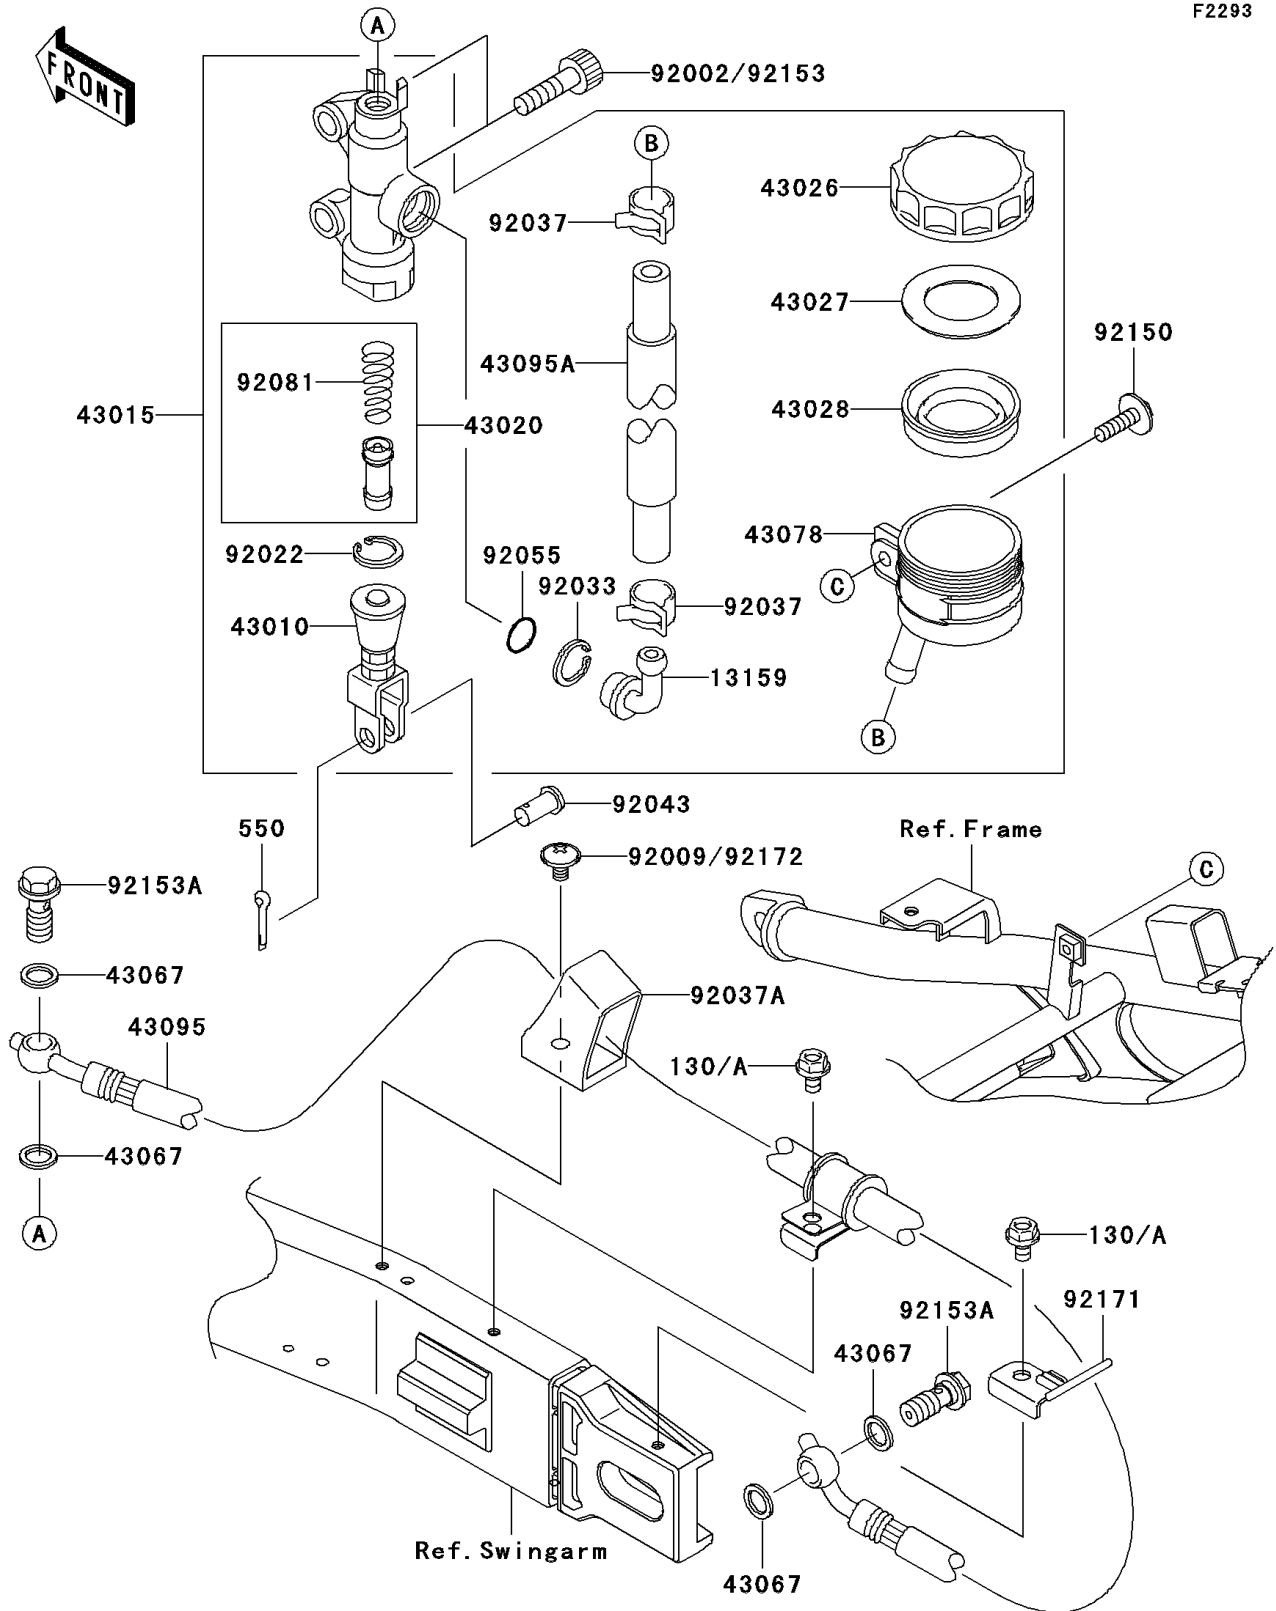

2002 ZZR® 1200 PARTS DIAGRAM

Rear Master Cylinder

F2293

2002 ZZR® 1200 PARTS LIST

Rear Master Cylinder

ITEM NAME	PART NUMBER	QUANTITY
BOLT-FLANGED (Ref # 130)	130J0610	1
PIN-COTTER,2.0X15 (Ref # 550)	550D2015	1
CONNECTOR,RR MASTER CYLINDER (Ref # 13159)	13159-1052	1
ROD-ASSY-BRAKE (Ref # 43010)	43010-1089	1
CYLINDER-ASSY-MASTER,RR (Ref # 43015)	43015-1696	1
PISTON-COMP-BRAKE (Ref # 43020)	43020-1057	1
CAP-BRAKE (Ref # 43026)	43026-1051	1
PLATE-DIAPHRAGM (Ref # 43027)	43027-1051	1
DIAPHRAGM,MASTER CYLINDER (Ref # 43028)	43028-1057	1
WASHER,10.5X15X1.5 (Ref # 43067)	43067-001	1
RESERVOIR,RR MASTER CYLINDER (Ref # 43078)	43078-1165	1
HOSE-BRAKE,RR (Ref # 43095)	43095-1252	1
HOSE-BRAKE,RR MASTER CYLINDER (Ref # 43095A)	43095-1266	1
BOLT,SOCKET,8X30 (Ref # 92002)	92002-1179	1
SCREW,6X10 (Ref # 92009)	92009-1661	1
WASHER,CIRCRIP (Ref # 92022)	92022-1601	1
RING-SNAP,20.5MM (Ref # 92033)	92033-1186	1
CLAMP,BRAKE HOSE (Ref # 92037)	92037-1547	1
CLAMP,HOSE (Ref # 92037A)	92037-1896	1
PIN,8MM (Ref # 92043)	92043-1303	1
RING-O,MASTER CYLINDER (Ref # 92055)	92055-1251	1
SPRING,MASTER CYLINDER (Ref # 92081)	92081-1737	1
BOLT,6X20 (Ref # 92150)	92150-1339	1
BOLT,OIL,L=23 (Ref # 92153A)	92153-0627	1
CLAMP,BRAKE HOSE,RR (Ref # 92171)	92171-1162	1