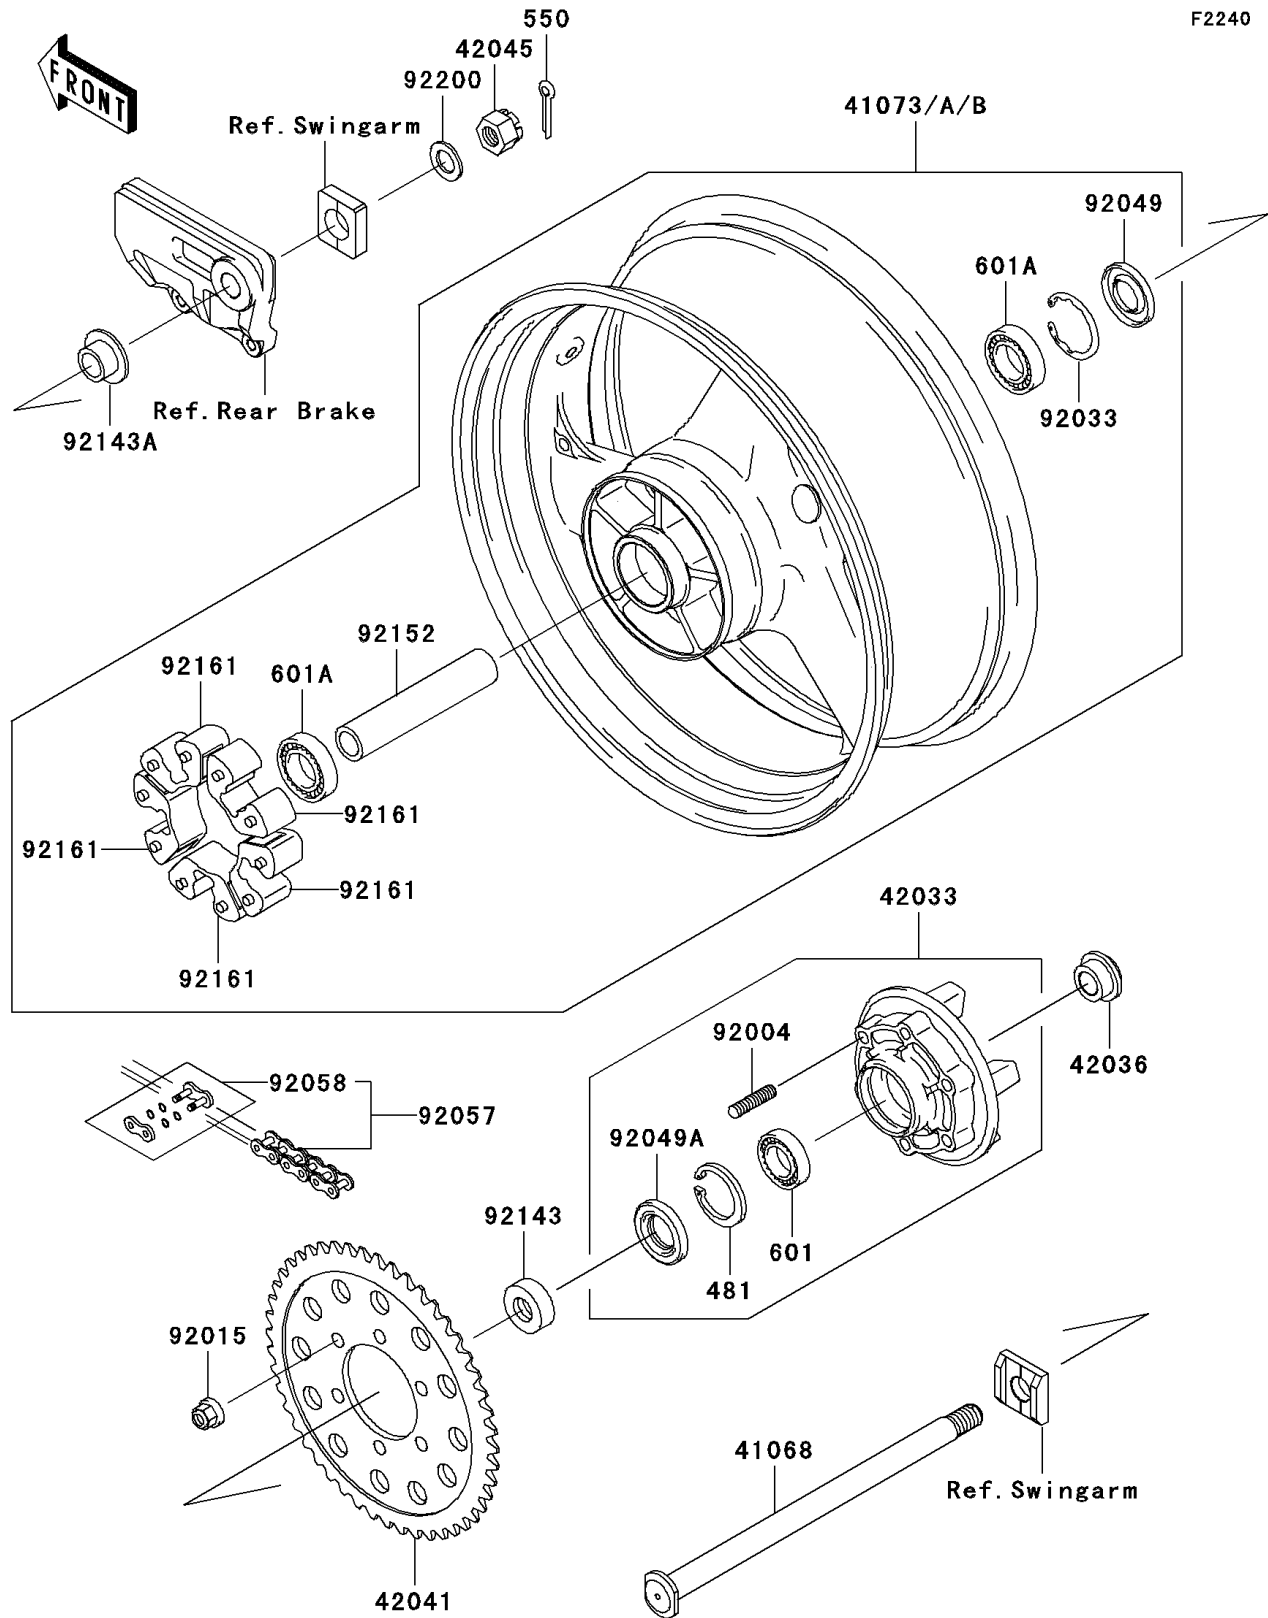

## 2002 ZZR® 1200 PARTS DIAGRAM

Rear Wheel/Chain

## 2002 ZZR®1200 PARTS LIST

Rear Wheel/Chain

ITEM NAME	PART NUMBER	QUANTITY
CIRCLIP (Ref # 481)	481J5500	1
PIN-COTTER,4.0X35 (Ref # 550)	550D4035	1
BEARING-BALL,#6006G (Ref # 601)	601B6006G	1
BEARING-BALL,#6304UUC3 (Ref # 601A)	601B6304UU	1
AXLE,FR (Ref # 41068)	41068-1447	1
WHEEL-ASSY,RR,SILVER (Ref # 41073A)	41073-1669-V5	1
COUPLING-ASSY,RR HUB (Ref # 42033)	42033-1203	1
SLEEVE,RR HUB COUPLING,L=22 (Ref # 42036)	42036-1366	1
SPROCKET-HUB,44T (Ref # 42041)	42041-1417	1
NUT,CASTLE,18MM (Ref # 42045)	42045-018	1
STUD,10X19 (Ref # 92004)	92004-1275	1
NUT,FLANGED,10MM (Ref # 92015)	92015-1335	1
RING-SNAP,52MM (Ref # 92033)	92033-1043	1
SEAL-OIL,28X52X5 (Ref # 92049)	92049-1061	1
SEAL-OIL,PJN40556 (Ref # 92049A)	92049-1263	1
CHAIN,DRIVE,EK50ZVX2X112L (Ref # 92057)	92057-0005	1
JOINT-CHAIN,DRIVE (Ref # 92058)	92058-1104	1
COLLAR,REAR AXLE,L=14 (Ref # 92143)	92143-1094	1
COLLAR,RR AXLE,RH,L=18 (Ref # 92143A)	92143-1915	1
COLLAR,RR HUB,L=146 (Ref # 92152)	92152-1319	1
DAMPER,SHOCK,RR HUB (Ref # 92161)	92161-1069	1
WASHER,19X32X2.6 (Ref # 92200)	92200-1489	1
WHEEL-ASSY,RR,BLACK (Ref # 41073)	41073-1669-R2	1