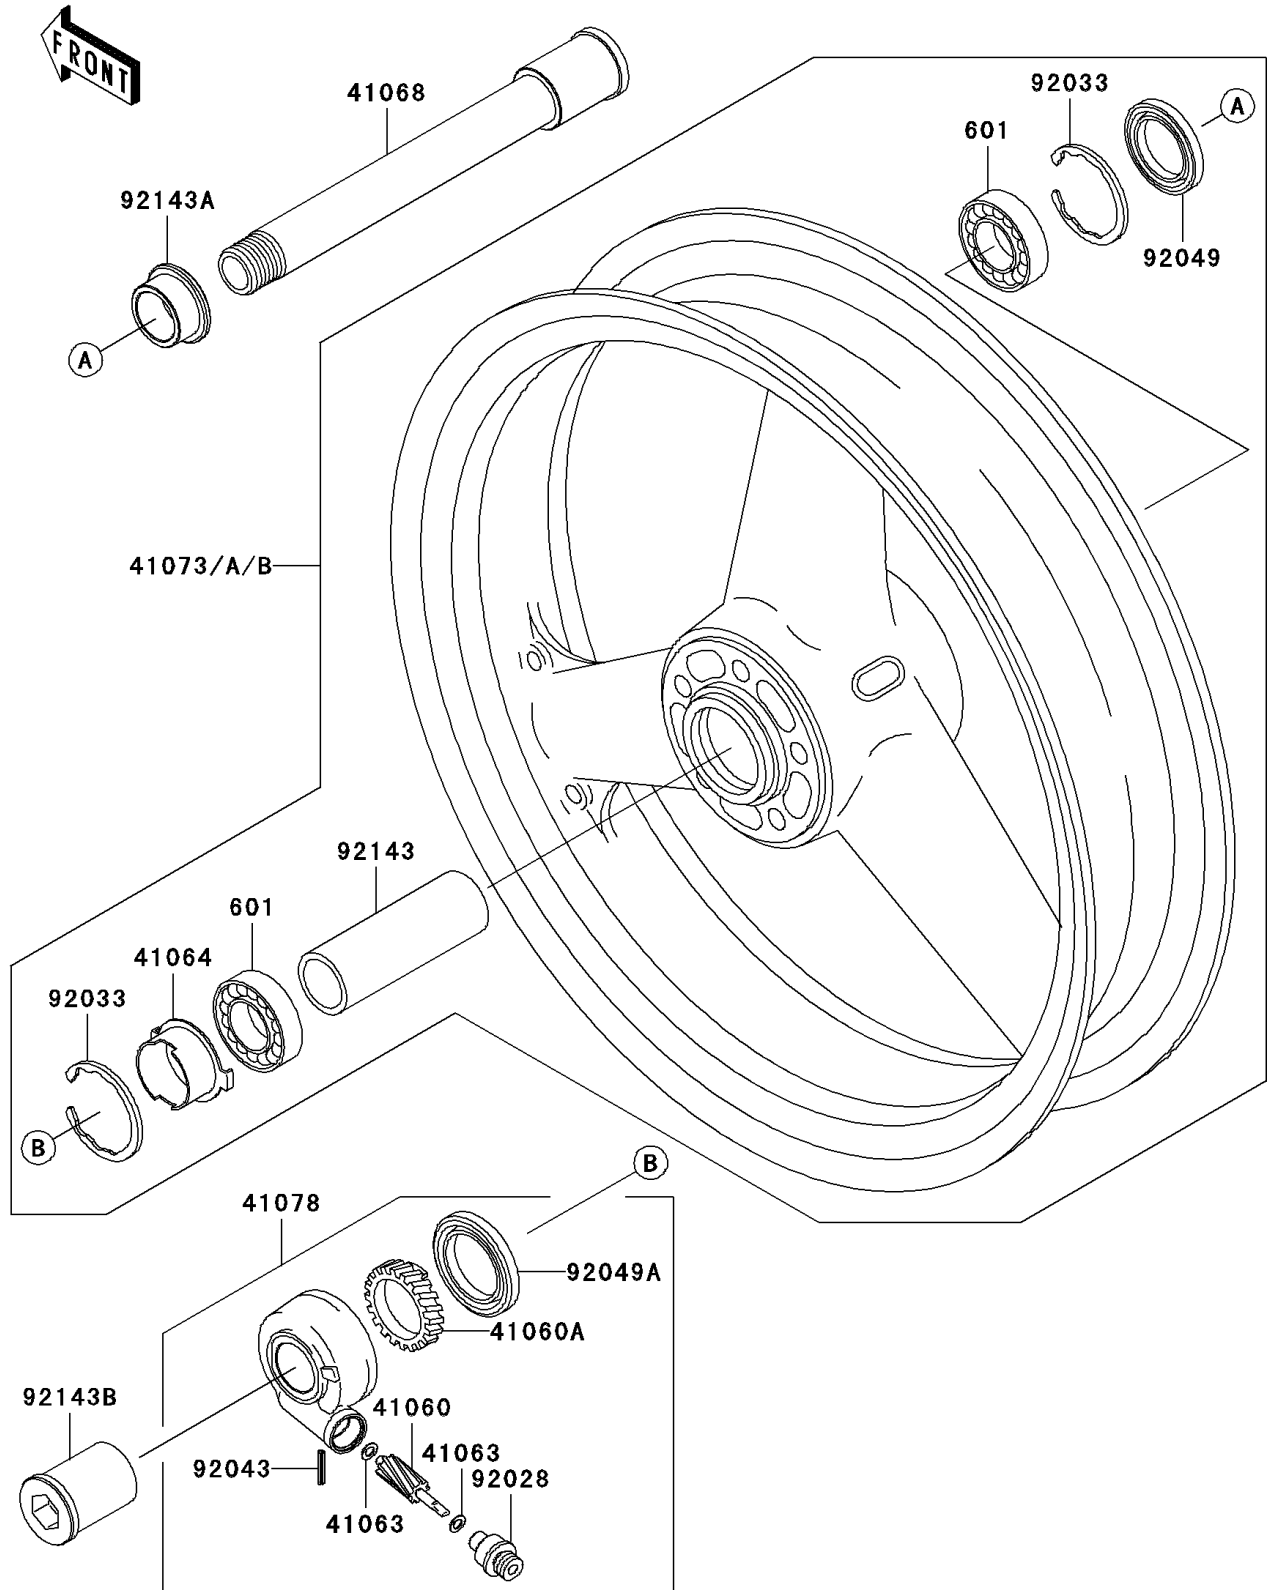

2002 ZZR® 1200 PARTS DIAGRAM

Front Wheel

F2230

2002 ZZR®1200 PARTS LIST

Front Wheel

ITEM NAME	PART NUMBER	QUANTITY
BEARING-BALL,#6005UU (Ref # 601)	601B6005UU	1
GEAR-METER SCREW,9T (Ref # 41060)	41060-1140	1
GEAR-METER SCREW,24T (Ref # 41060A)	41060-1141	1
WASHER,5.1X9X0.4 (Ref # 41063)	41063-001	1
RECEIVER-SPEEDOMETER (Ref # 41064)	41064-1055	1
AXLE,FR (Ref # 41068)	41068-1327	1
WHEEL-ASSY,FR,SILVER (Ref # 41073A)	41073-1618-V5	1
CASE-ASSY-METER GEAR (Ref # 41078)	41078-1082	1
BUSHING,METER GEAR CASE (Ref # 92028)	92028-1634	1
RING-SNAP,47MM (Ref # 92033)	92033-1042	1
PIN,SPRING,3X18 (Ref # 92043)	92043-1454	1
SEAL-OIL,BJN 32 47 5 (Ref # 92049)	92049-1377	1
SEAL-OIL,BJN-C2 35 52 5 (Ref # 92049A)	92049-1378	1
COLLAR,FR HUB,L=94 (Ref # 92143)	92143-1476	1
COLLAR,FR AXLE,RH,L=17.5 (Ref # 92143A)	92143-1477	1
COLLAR,FR AXLE,LH,L=44.5 (Ref # 92143B)	92143-1478	1
WHEEL-ASSY,FR,BLACK (Ref # 41073)	41073-1618-R2	1