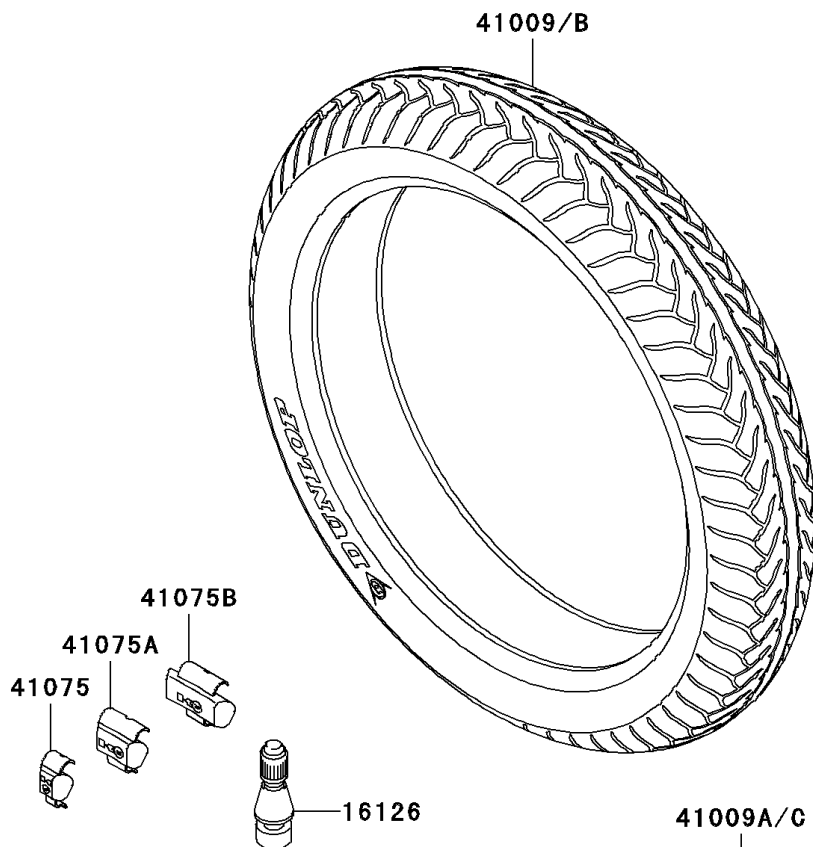

2002 ZZR® 1200 PARTS DIAGRAM

Tires

F2210

2002 ZZR® 1200 PARTS LIST

Tires

ITEM NAME	PART NUMBER	QUANTITY
VALVE,TIRE (Ref # 16126)	16126-1140	1
TIRE,FR,120/70ZR17(58W),BT020F (Ref # 41009B)	41009-1409	1
TIRE,RR,180/55ZR17(73W),BT020R (Ref # 41009C)	41009-1410	1
BALANCER-WHEEL,10G,SILVER (Ref # 41075)	41075-1014	1
BALANCER-WHEEL,20G,SILVER (Ref # 41075A)	41075-1015	1
BALANCER-WHEEL,30G,SILVER (Ref # 41075B)	41075-1016	1