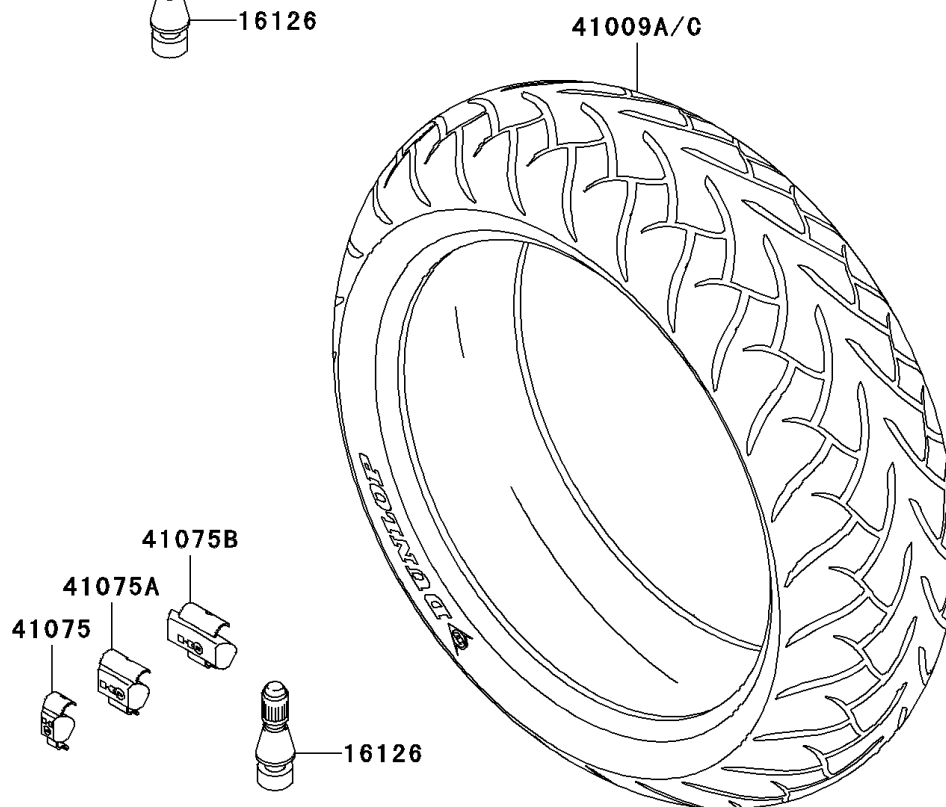

2002 ZZR® 1200 PARTS DIAGRAM

Tires

F2210

2002 ZZR® 1200 PARTS LIST

Tires

ITEM NAME	PART NUMBER	QUANTITY
VALVE,TIRE (Ref # 16126)	16126-1140	1
TIRE,FR,120/70ZR17(58W),BT020F (Ref # 41009B)	41009-1409	1
TIRE,RR,180/55ZR17(73W),BT020R (Ref # 41009C)	41009-1410	1
BALANCER-WHEEL,10G,SILVER (Ref # 41075)	41075-1014	1
BALANCER-WHEEL,20G,SILVER (Ref # 41075A)	41075-1015	1
BALANCER-WHEEL,30G,SILVER (Ref # 41075B)	41075-1016	1