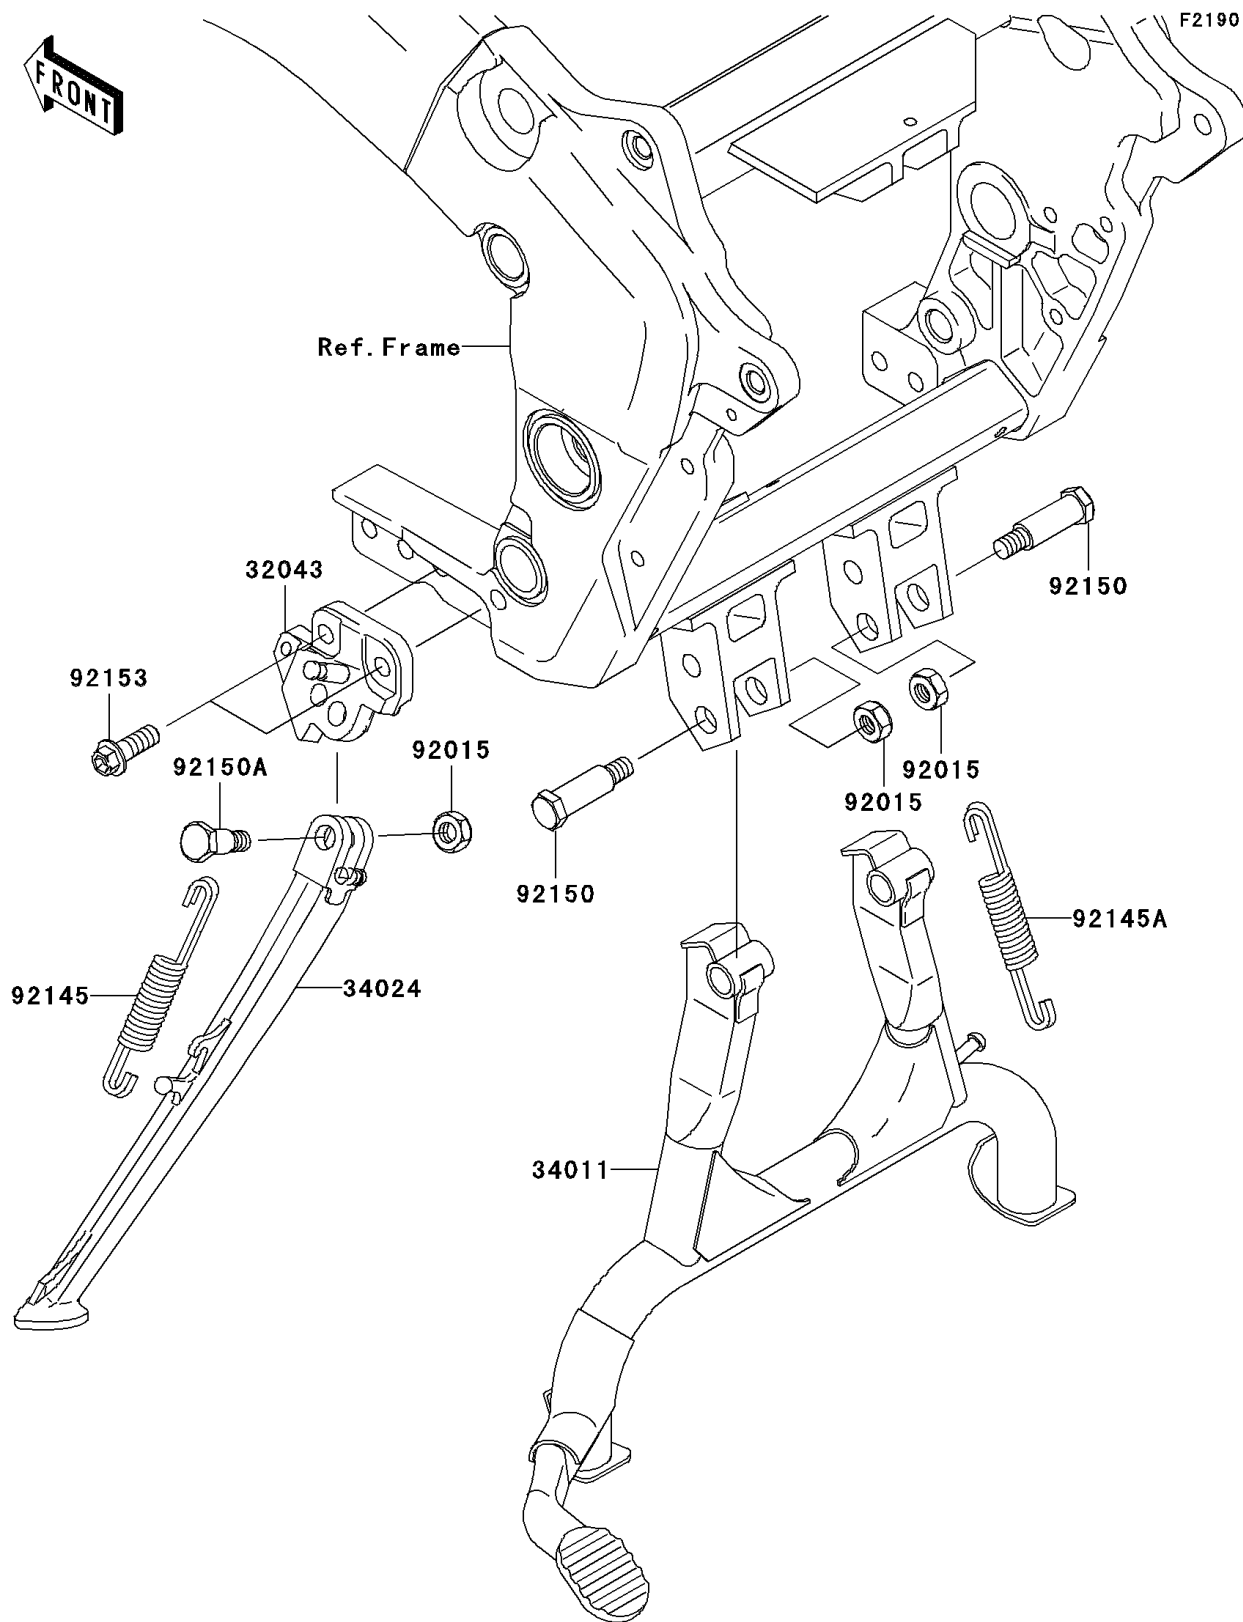

2002 ZZR® 1200 PARTS DIAGRAM

Stand(s)

2002 ZZR® 1200 PARTS LIST

Stand(s)

ITEM NAME	PART NUMBER	QUANTITY
BRACKET-STAND,SIDE,P.SILVER (Ref # 32043)	32043-1481-458	1
STAND-CENTER (Ref # 34011)	34011-1201	1
STAND-SIDE,P.SILVER (Ref # 34024)	34024-1391-458	1
NUT,LOCK,10MM,BLACK (Ref # 92015)	92015-1188	1
SPRING,SIDE STAND (Ref # 92145)	92145-0095	1
SPRING,CENTER STAND (Ref # 92145A)	92145-1550	1
BOLT,CENTER STAND,10MM (Ref # 92150)	92150-1112	1
BOLT,SIDE STAND (Ref # 92150A)	92150-1941	1
BOLT,FLANGED,10X28 (Ref # 92153)	92153-1217	1