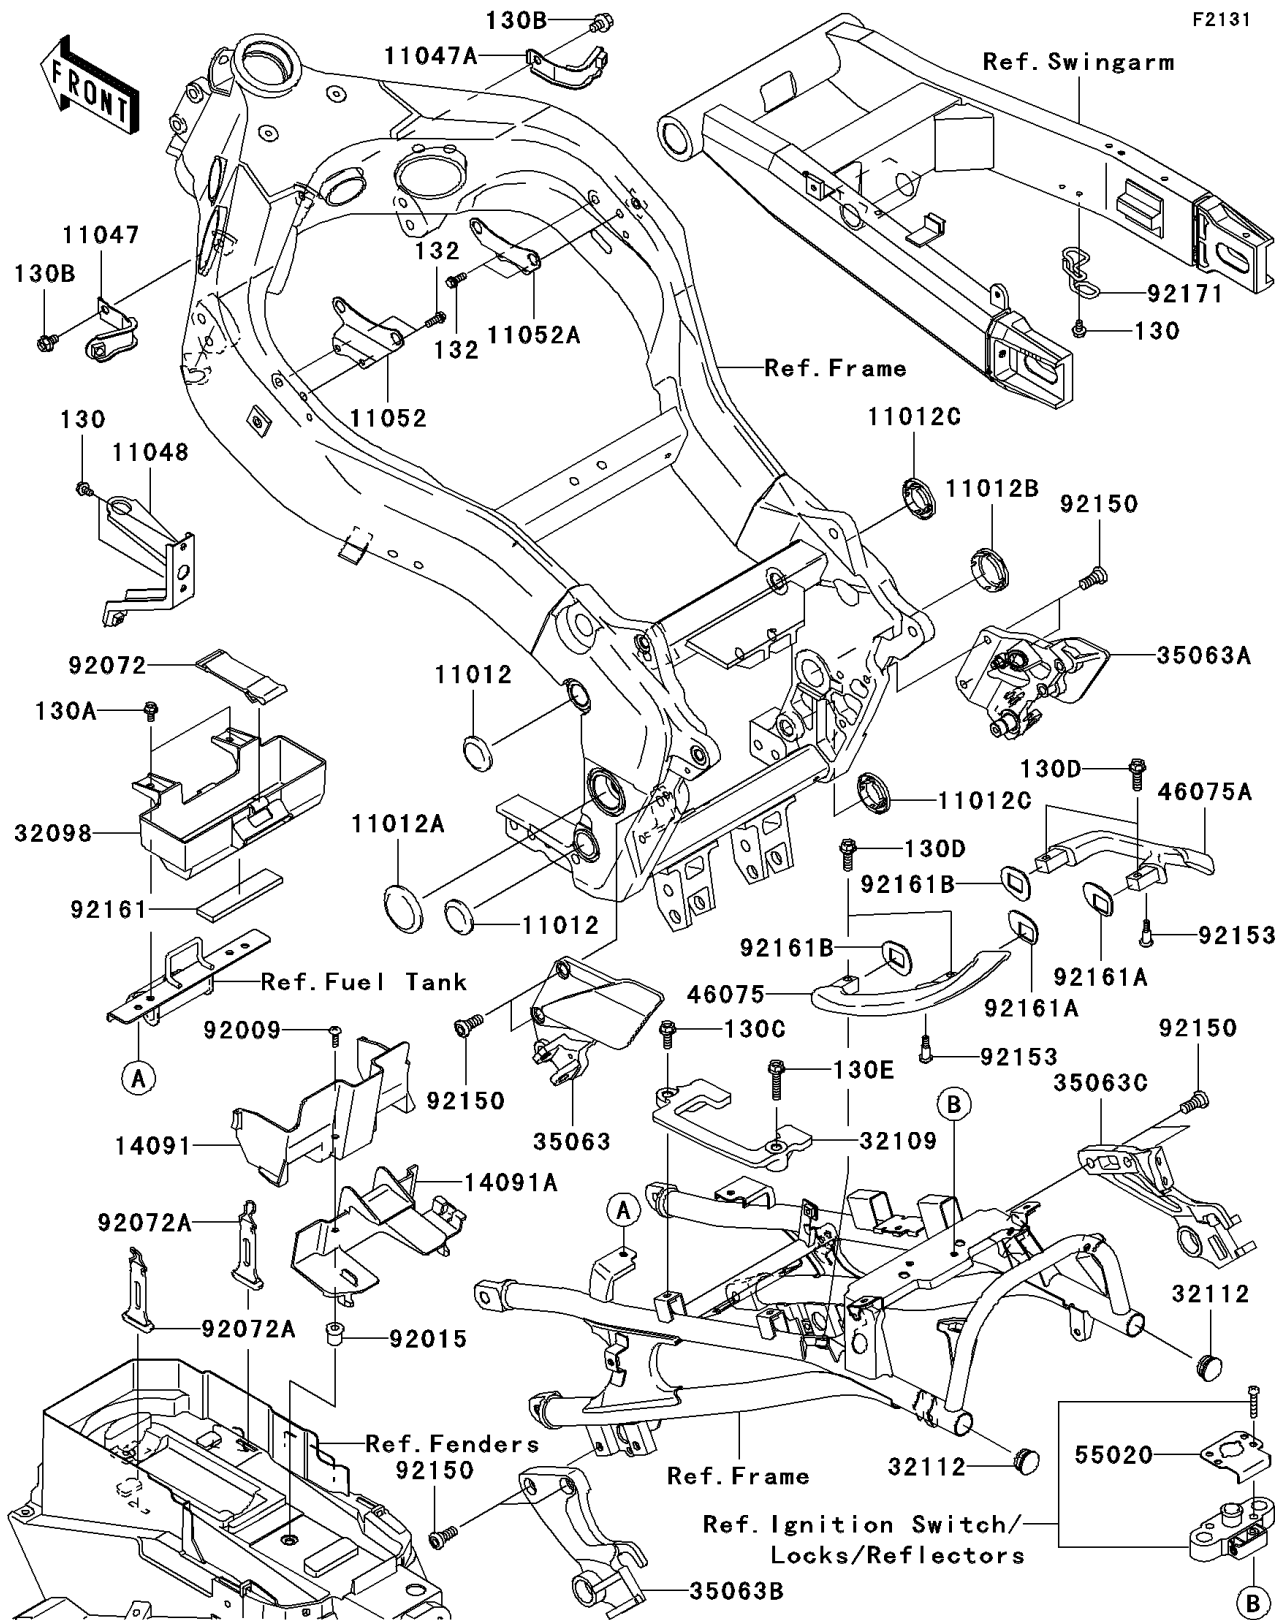

## 2002 ZZR® 1200 PARTS DIAGRAM

### Frame Fittings

### Frame Fittings

ITEM NAME	PART NUMBER	QUANTITY
BOLT-FLANGED (Ref # 130)	130J0610	1
BOLT-FLANGED (Ref # 130A)	130J0612	1
BOLT-FLANGED (Ref # 130B)	130J0812	1
BOLT-FLANGED,8X20 (Ref # 130C)	130J0820	1
BOLT-FLANGED,8X25,BLACK (Ref # 130D)	130J0825	1
BOLT-FLANGED,8X35,BLACK (Ref # 130E)	130J0835	1
BOLT-FLANGED-SMALL (Ref # 132)	132J0616	1
CAP (Ref # 11012)	11012-1460	1
CAP (Ref # 11012A)	11012-1657	1
CAP (Ref # 11012B)	11012-1688	1
CAP,PIVOT (Ref # 11012C)	11012-1821	1
BRACKET,RADIATOR,UPP,LH (Ref # 11047)	11047-1931	1
BRACKET,RADIATOR,UPP,RH (Ref # 11047A)	11047-1932	1
BRACKET,OIL COOLER&RADIATOR (Ref # 11048)	11048-1169	1
BRACKET,IGNITION COIL,LH (Ref # 11052)	11052-1695	1
BRACKET,IGNITION COIL,RH (Ref # 11052A)	11052-1696	1
COVER,STORAGE,FR (Ref # 14091)	14091-1459	1
COVER,STORAGE,RR (Ref # 14091A)	14091-1460	1
CASE-TOOL (Ref # 32098)	32098-1141	1
GRIP-FRAME (Ref # 32109)	32109-1306	1
PLUG,22X3 (Ref # 32112)	32112-008	1
STAY,FR,LH,P.SILVER (Ref # 35063)	35063-1216-458	1
STAY,FR,RH,P.SILVER (Ref # 35063A)	35063-1217-458	1
STAY,RR,LH,P.SILVER (Ref # 35063B)	35063-1218-458	1
STAY,RR,RH,P.SILVER (Ref # 35063C)	35063-1219-458	1
GRIP,GRAB RAIL,LH,F.BLACK (Ref # 46075)	46075-1206-21	1
GRIP,GRAB RAIL,RH,F.BLACK (Ref # 46075A)	46075-1207-21	1
GUARD,SEAT STRIKER (Ref # 55020)	55020-1498	1
SCREW,5X18 (Ref # 92009)	92009-1655	1

## 2002 ZZR®1200 PARTS LIST

Frame Fittings

ITEM NAME	PART NUMBER	QUANTITY
NUT,WELL,5MM (Ref # 92015)	92015-1757	1
BAND,TOOL (Ref # 92072)	92072-1176	1
BAND,U LOCK (Ref # 92072A)	92072-1428	1
BOLT,SOCKET,8X20 (Ref # 92150)	92150-1839	1
BOLT,SOCKET,6MM (Ref # 92153)	92153-1180	1
DAMPER (Ref # 92161)	92161-1274	1
DAMPER,GRAB RAIL,RR (Ref # 92161A)	92161-1316	1
DAMPER,GRAB RAIL,FR (Ref # 92161B)	92161-1317	1
CLAMP,HOSE (Ref # 92171)	92171-1532	1