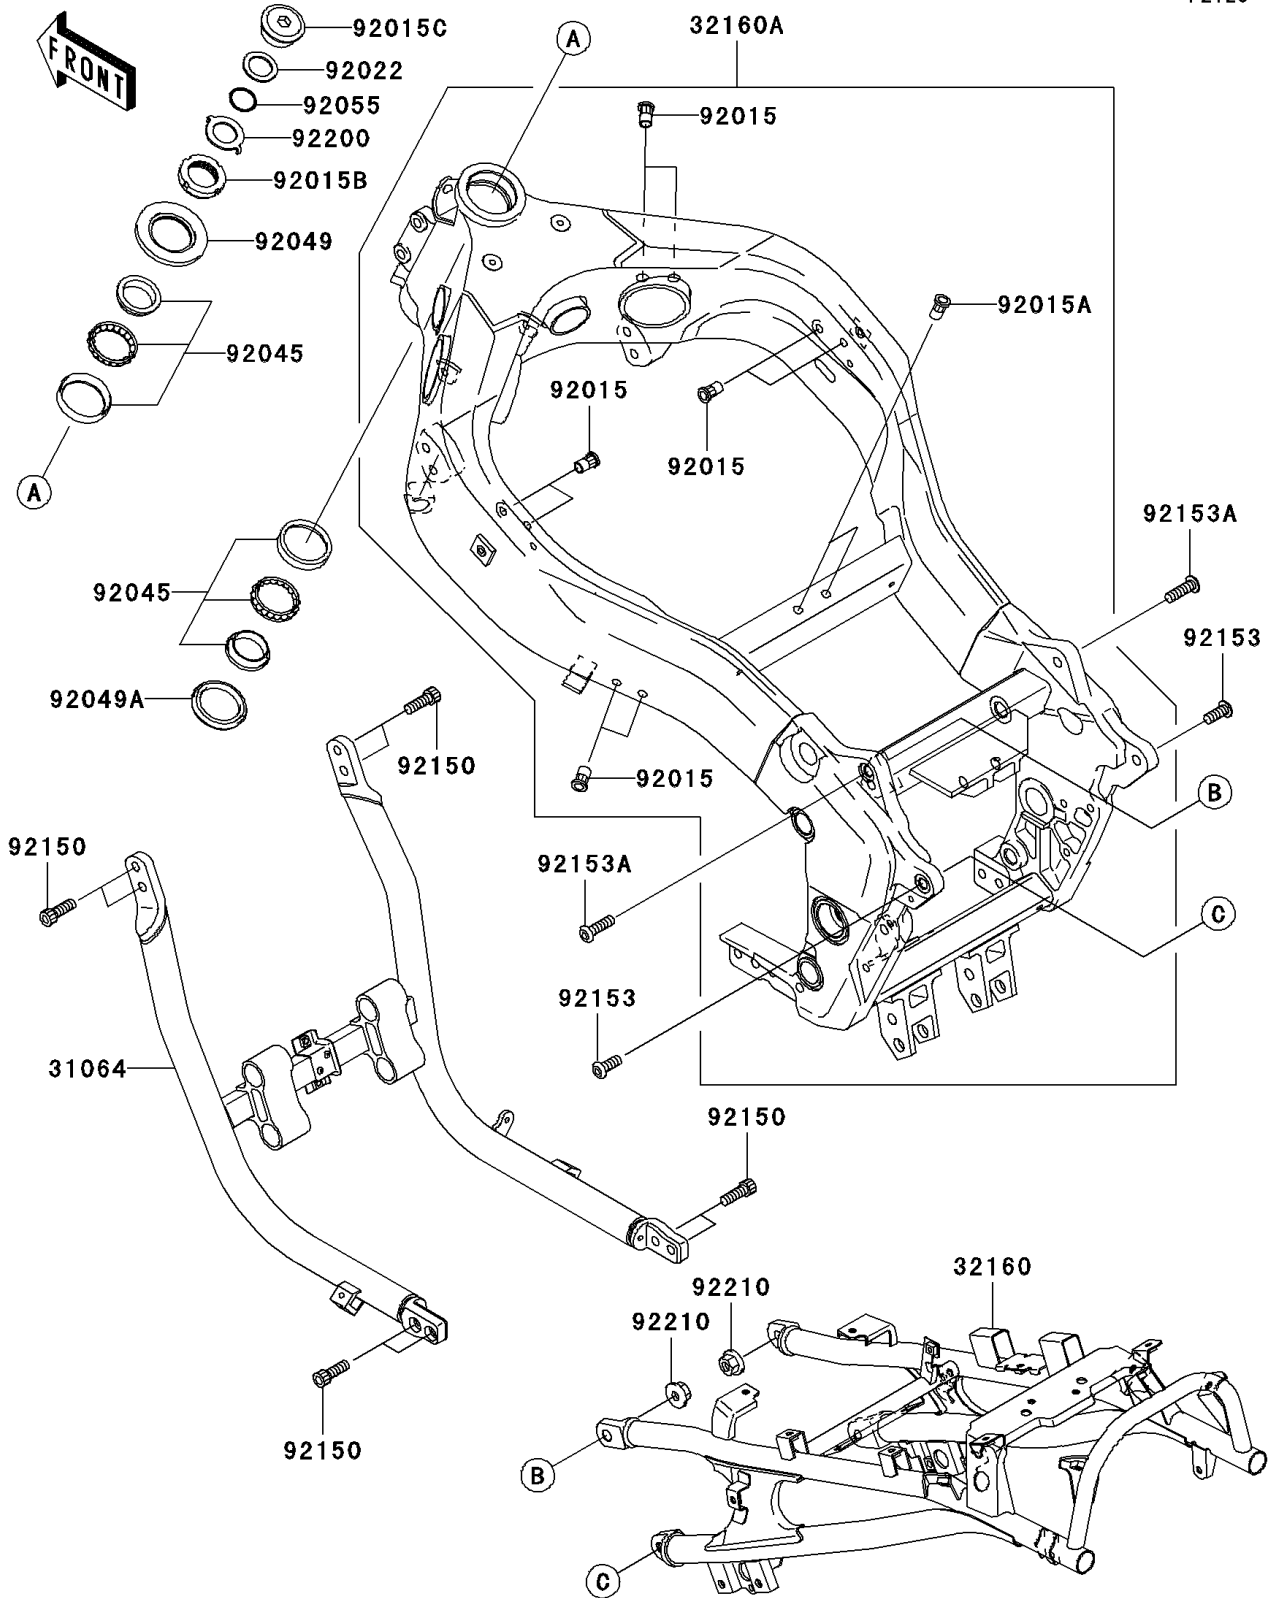

## 2002 ZZR® 1200 PARTS DIAGRAM

Frame(C1/C2)

F2120

## 2002 ZZR® 1200 PARTS LIST

Frame(C1/C2)

ITEM NAME	PART NUMBER	QUANTITY
PIPE-COMP,SIDE FRAME (Ref # 31064)	31064-1246	1
FRAME-COMP,RR,BLACK (Ref # 32160)	32160-1776-10	1
FRAME-COMP,AL,FR,P.SILVER (Ref # 32160A)	32160-1780-458	1
NUT,POP,6MM,L=15 (Ref # 92015)	92015-1791	1
NUT,POP,6MM,L=16.5 (Ref # 92015A)	92015-1792	1
NUT,STEERING STEM,35MM (Ref # 92015B)	92015-1848	1
NUT,STEERING,25MM (Ref # 92015C)	92015-1891	1
WASHER,25X36X2.3 (Ref # 92022)	92022-250	1
BEARING-BALL,SF07A17PX1V1 (Ref # 92045)	92045-1384	1
SEAL-OIL,XMH 43 75 6.4J (Ref # 92049)	92049-1382	1
SEAL-OIL,XMHE 43 55 4J (Ref # 92049A)	92049-1383	1
RING-O,ID=24.5 (Ref # 92055)	92055-1459	1
BOLT,SOCKET,10X30 (Ref # 92150)	92150-1690	1
BOLT,SOCKET,10X25 (Ref # 92153)	92153-1136	1
BOLT,SOCKET,10X35 (Ref # 92153A)	92153-1164	1
WASHER,CLAW,25.5X40X2.3 (Ref # 92200)	92200-1083	1
NUT,LOCK,FLANGED,10MM (Ref # 92210)	92210-1080	1