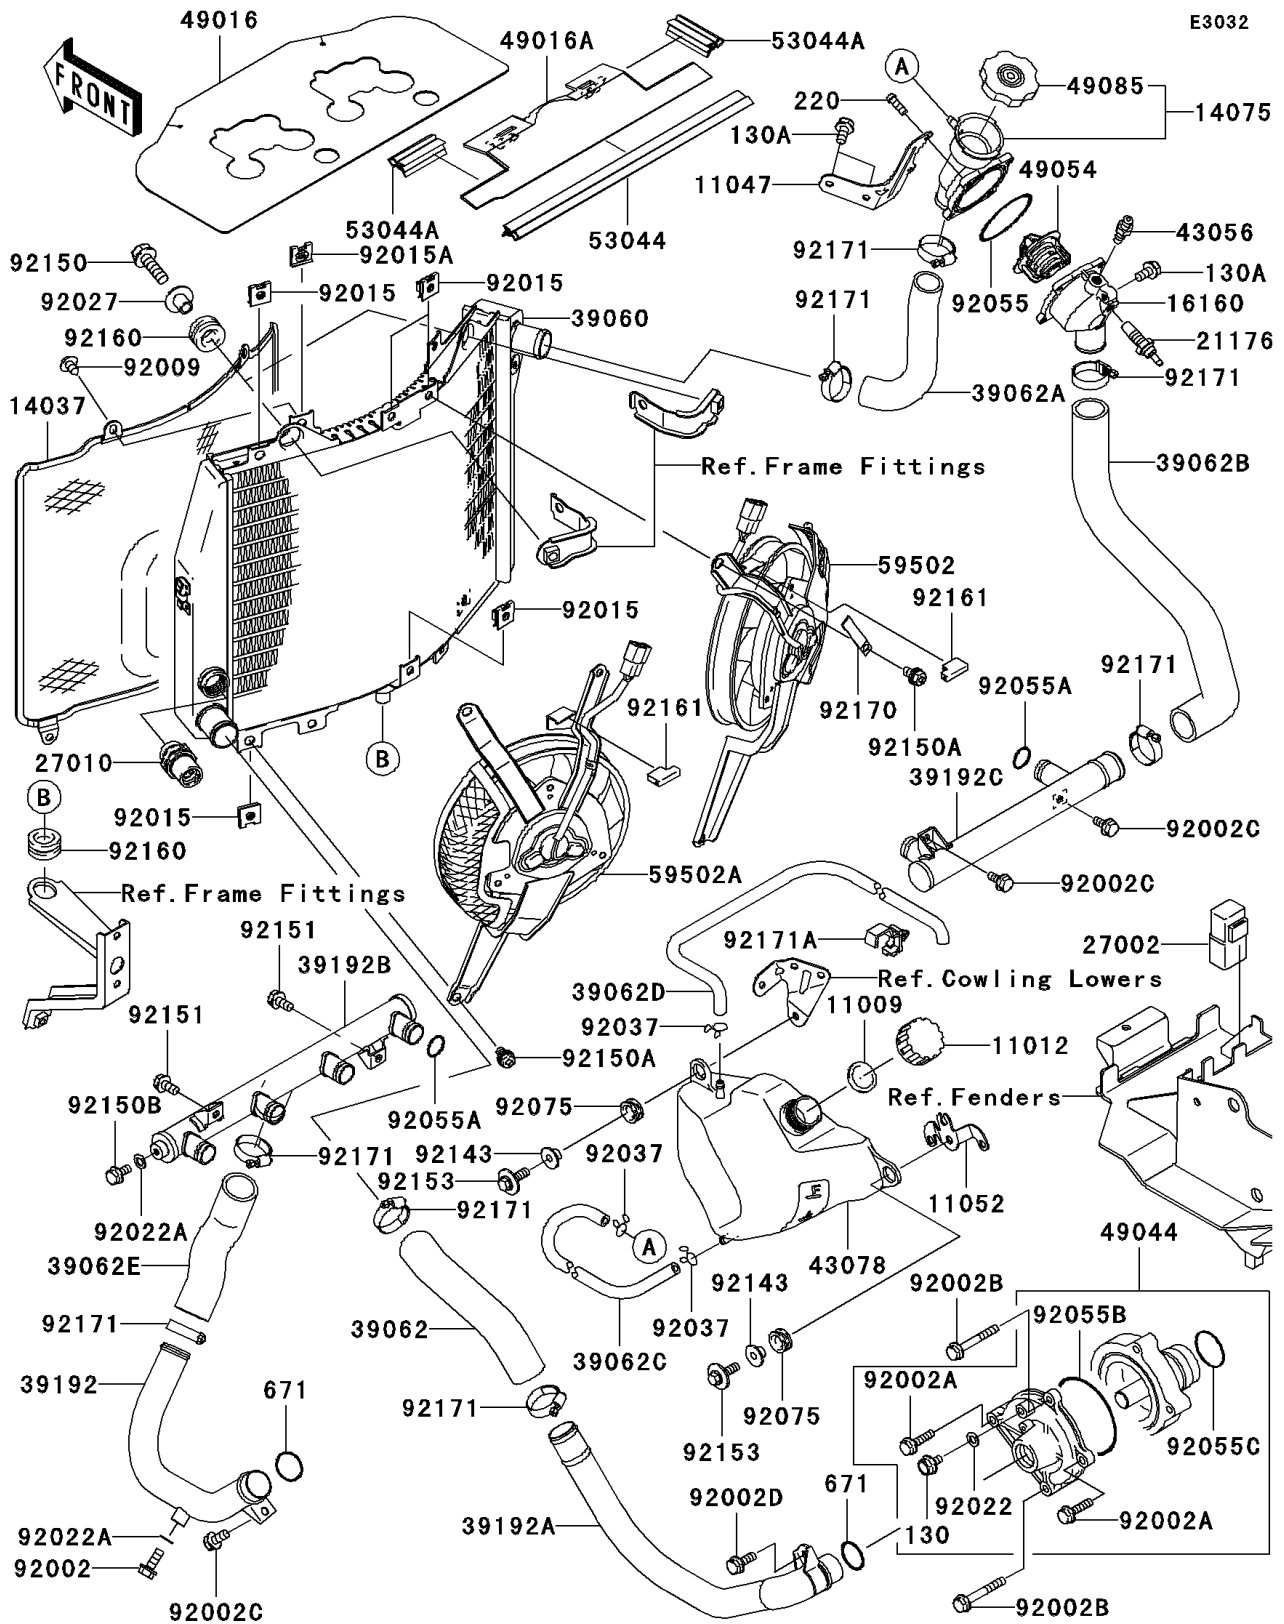

2002 ZZR® 1200 PARTS DIAGRAM

Radiator