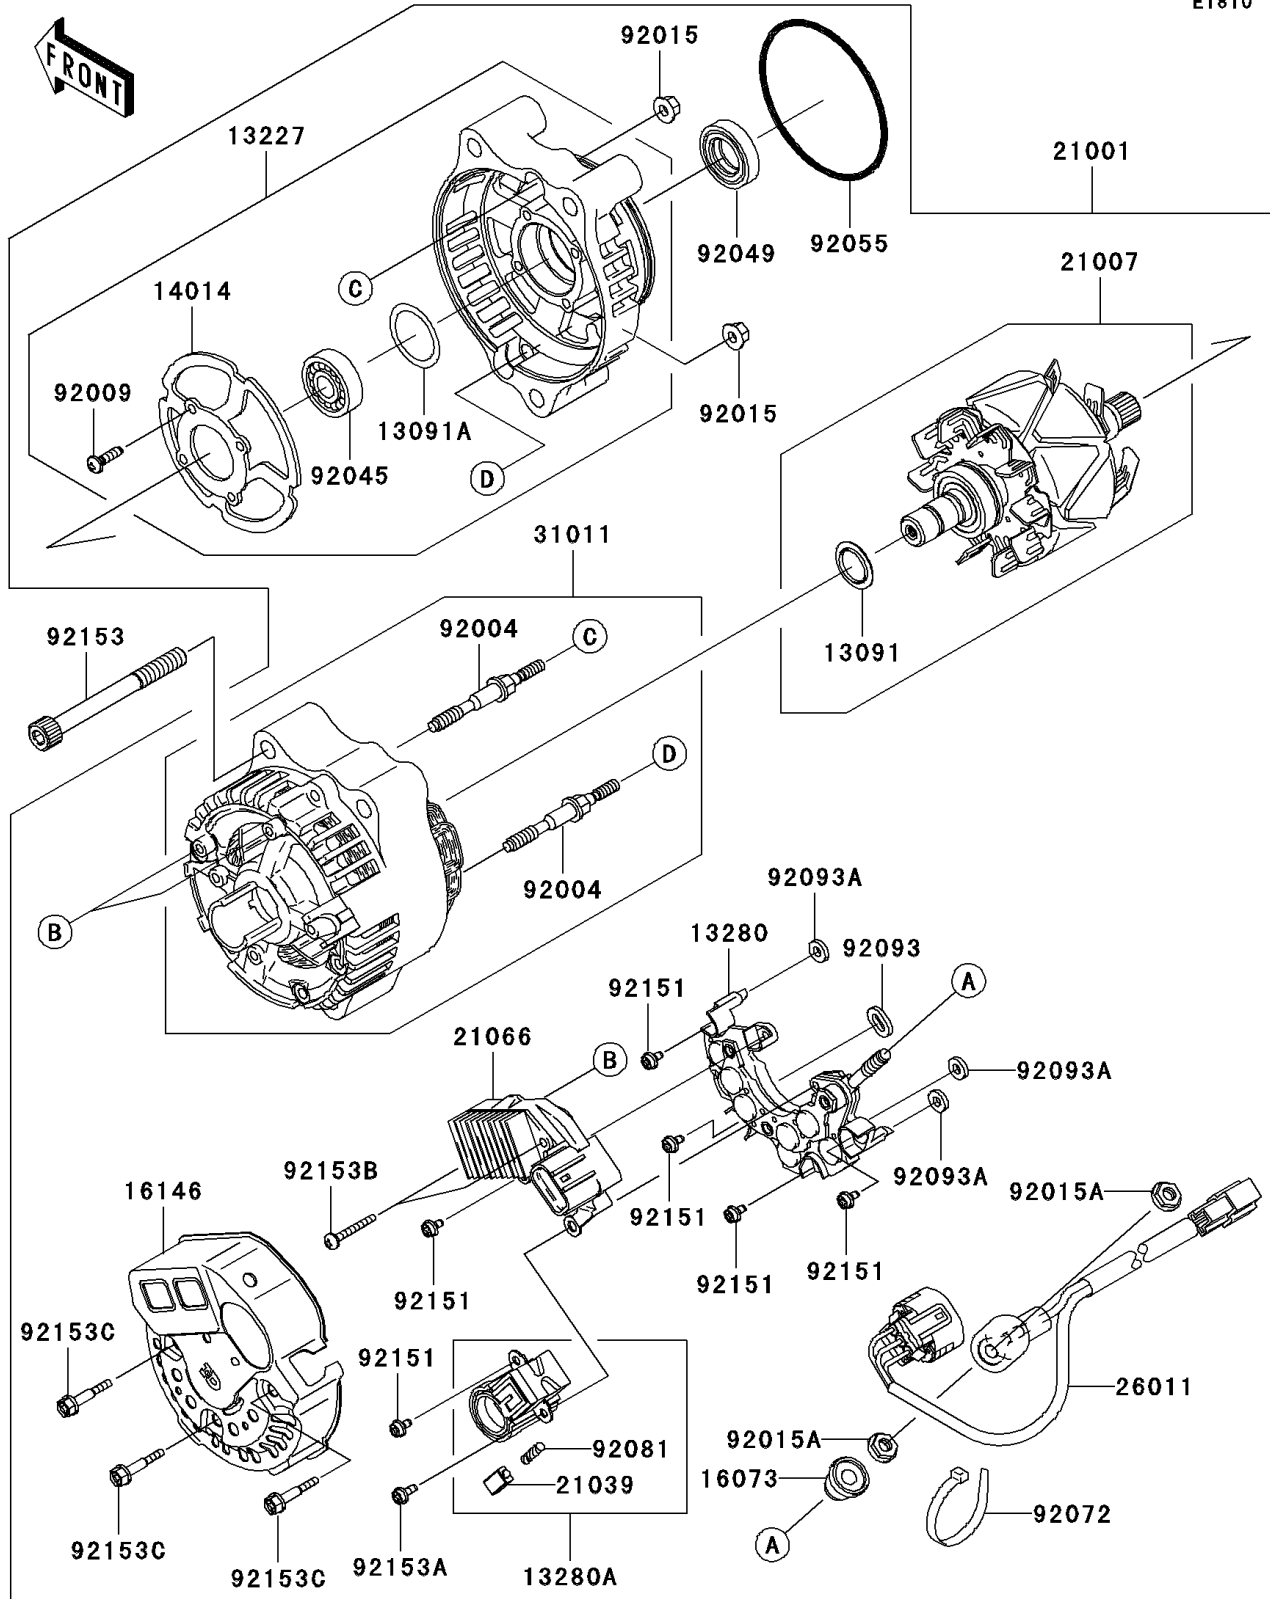

## 2002 ZZR® 1200 PARTS DIAGRAM

Generator

E1810

## 2002 ZZR®1200 PARTS LIST

Generator

ITEM NAME	PART NUMBER	QUANTITY
HOLDER,COVER (Ref # 13091)	13091-1327	1
HOLDER,BEARING (Ref # 13091A)	13091-1748	1
HOUSING,FRAME (Ref # 13227)	13227-1143	1
HOLDER,RECTIFIER (Ref # 13280)	13280-1291	1
HOLDER,BRUSH (Ref # 13280A)	13280-1292	1
PLATE-POSITION (Ref # 14014)	14014-1105	1
INSULATOR,TERMINAL (Ref # 16073)	16073-1127	1
COVER-ASSY,END,RR (Ref # 16146)	16146-1232	1
GENERATOR (Ref # 21001)	21001-1192	1
ROTOR (Ref # 21007)	21007-1420	1
BRUSH,CARBON (Ref # 21039)	21039-1052	1
REGULATOR-VOLTAGE (Ref # 21066)	21066-1136	1
WIRE-LEAD (Ref # 26011)	26011-1846	1
FRAME,END,RR (Ref # 31011)	31011-1088	1
STUD (Ref # 92004)	92004-1196	1
SCREW (Ref # 92009)	92009-1645	1
NUT (Ref # 92015)	92015-1851	1
NUT (Ref # 92015A)	92015-2271	1
BEARING-BALL,#6003 (Ref # 92045)	92045-1248	1
SEAL-OIL (Ref # 92049)	92049-1484	1
RING-O,70.6X2.4 (Ref # 92055)	92055-1366	1
BAND (Ref # 92072)	92072-1436	1
SPRING,BRUSH (Ref # 92081)	92081-1759	1
SEAL,RING (Ref # 92093)	92093-1587	1
SEAL,RING (Ref # 92093A)	92093-1588	1
SCREW,4X6 (Ref # 92151)	92151-1245	1
BOLT,M8X65 (Ref # 92153)	92153-1111	1
BOLT (Ref # 92153A)	92153-1241	1
BOLT (Ref # 92153B)	92153-1242	1

## 2002 ZZR®1200 PARTS LIST

Generator

ITEM NAME	PART NUMBER	QUANTITY
BOLT (Ref # 92153C)	92153-1243	1