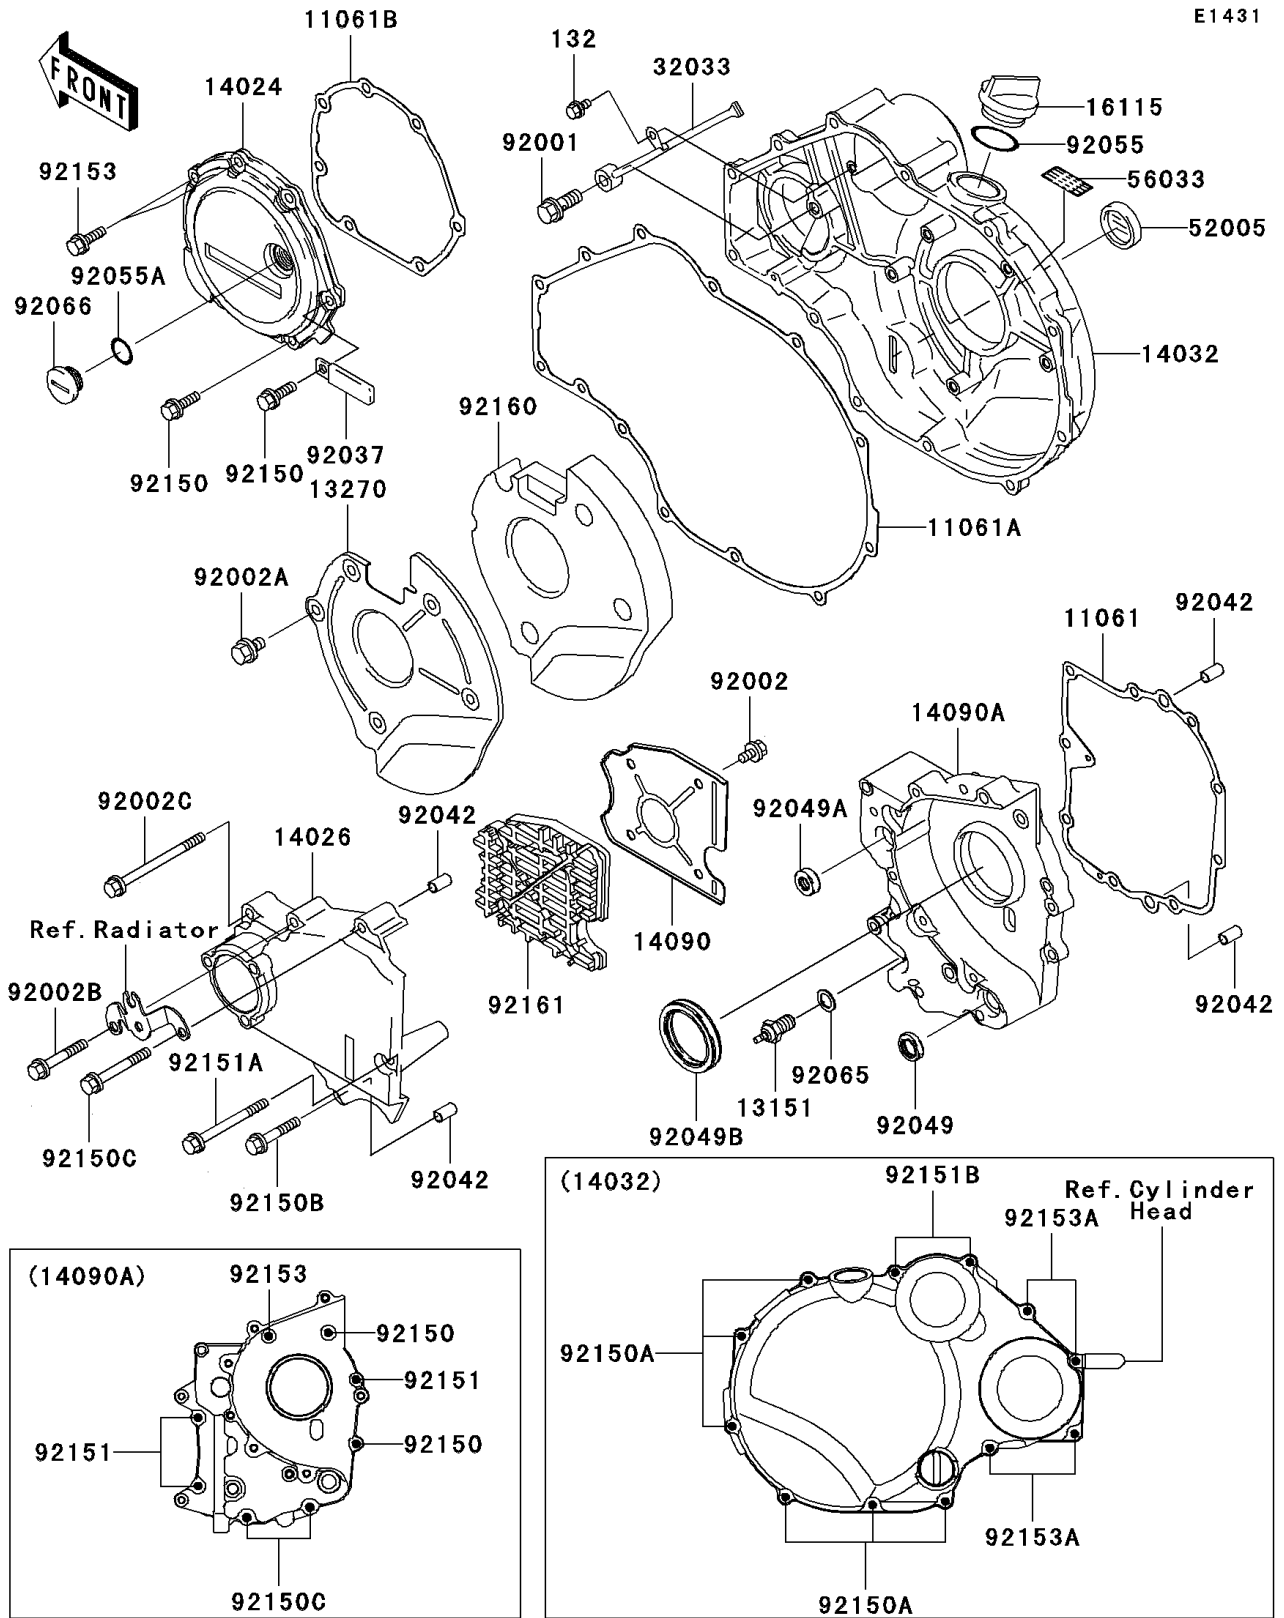

2002 ZZR® 1200 PARTS DIAGRAM

Engine Cover(s)

E1431

2002 ZZR®1200 PARTS LIST

Engine Cover(s)

ITEM NAME	PART NUMBER	QUANTITY
BOLT-FLANGED-SMALL (Ref # 132)	132H0510	1
GASKET,TRANSMISSION COVER (Ref # 11061)	11061-1093	1
GASKET,CLUTCH COVER (Ref # 11061A)	11061-1154	1
GASKET,PULSING COVER (Ref # 11061B)	11061-1155	1
SWITCH-COMP,NEUTRAL (Ref # 13151)	13151-1080	1
PLATE (Ref # 13270)	13270-1765	1
COVER,PULSING (Ref # 14024)	14024-1721	1
COVER-CHAIN (Ref # 14026)	14026-1213	1
COVER-CLUTCH (Ref # 14032)	14032-1530	1
COVER,SOUND ARRESTER (Ref # 14090)	14090-1527	1
COVER,TRANSMISSION (Ref # 14090A)	14090-1877	1
CAP-OIL FILLER (Ref # 16115)	16115-1009	1
PIPE,CLUTCH COVER (Ref # 32033)	32033-1204	1
GAUGE,OIL LEVEL (Ref # 52005)	52005-1057	1
LABEL-MANUAL,OIL CAPACITY (Ref # 56033)	56033-1292	1
BOLT,BANJO,8X20 (Ref # 92001)	92001-1855	1
BOLT,6X10 (Ref # 92002)	92002-1449	1
BOLT,6X10 (Ref # 92002A)	92002-1541	1
BOLT,6X40 (Ref # 92002B)	92002-1566	1
BOLT,6X80 (Ref # 92002C)	92002-1568	1
CLAMP,L=60 (Ref # 92037)	92037-1069	1
PIN,DOWEL,6.3X8X14 (Ref # 92042)	92042-007	1
SEAL-OIL (Ref # 92049)	92049-1564	1
SEAL-OIL (Ref # 92049A)	92049-1566	1
SEAL-OIL (Ref # 92049B)	92049-1567	1
RING-O,31.7X2.4 (Ref # 92055)	92055-049	1
RING-O (Ref # 92055A)	92055-1146	1
GASKET,10.5X16X1 (Ref # 92065)	92065-058	1
PLUG,COVER (Ref # 92066)	92066-1163	1

2002 ZZR® 1200 PARTS LIST

Engine Cover(s)

ITEM NAME	PART NUMBER	QUANTITY
BOLT,6X20 (Ref # 92150)	92150-1010	1
BOLT,6X25 (Ref # 92150A)	92150-1779	1
BOLT,6X35 (Ref # 92150B)	92150-1967	1
BOLT,6X50 (Ref # 92150C)	92150-1968	1
BOLT,6X25 (Ref # 92151)	92151-1190	1
BOLT,6X65 (Ref # 92151A)	92151-1191	1
BOLT,6X55 (Ref # 92151B)	92151-1341	1
BOLT,M6X20 (Ref # 92153)	92153-1114	1
BOLT,M6X40 (Ref # 92153A)	92153-1190	1
DAMPER (Ref # 92160)	92160-1812	1
DAMPER,SOUND ARRESTER (Ref # 92161)	92161-1304	1