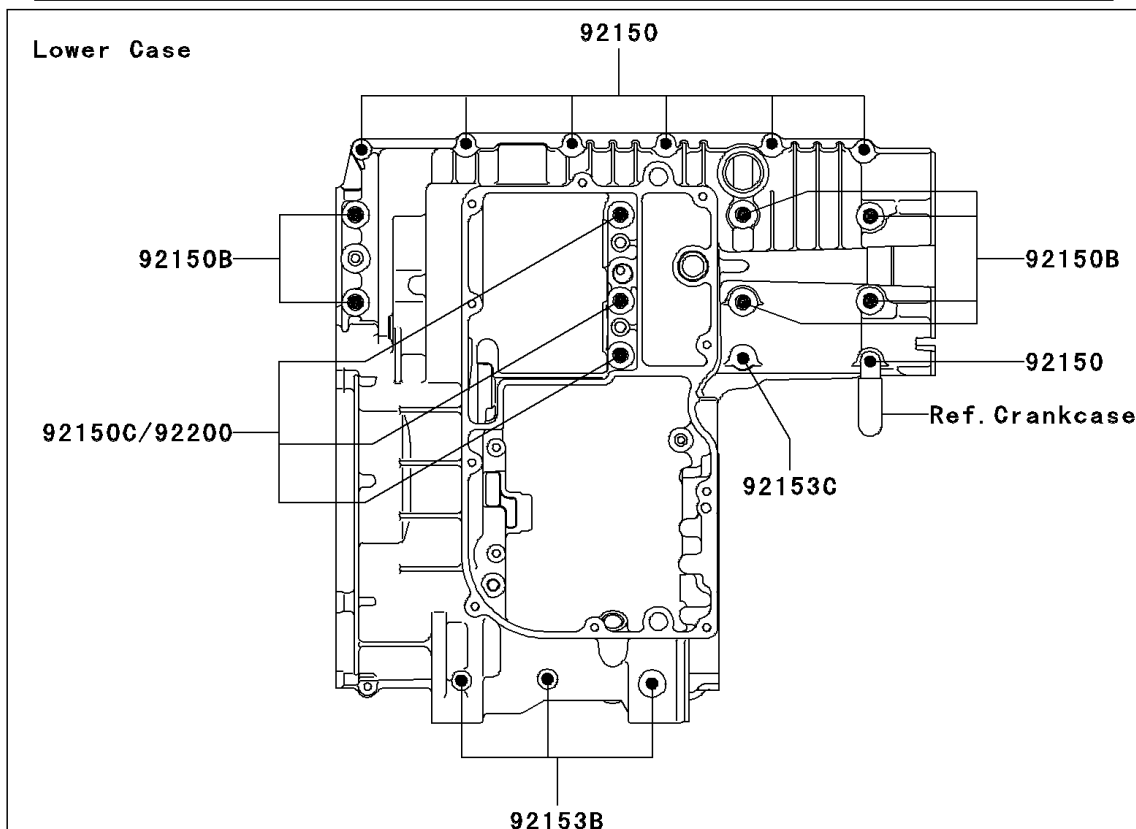

2002 ZZR® 1200 PARTS DIAGRAM

Crankcase Bolt Pattern

E1412

2002 ZZR® 1200 PARTS LIST

Crankcase Bolt Pattern

ITEM NAME	PART NUMBER	QUANTITY
BOLT,6X38 (Ref # 92150)	92150-1301	1
BOLT,6X55 (Ref # 92150A)	92150-1302	1
BOLT,9X90 (Ref # 92150B)	92150-1364	1
BOLT,9X140 (Ref # 92150C)	92150-1365	1
BOLT,6X85 (Ref # 92153)	92153-1106	1
BOLT,6X115 (Ref # 92153A)	92153-1107	1
BOLT,6X120 (Ref # 92153B)	92153-1108	1
BOLT,7X38 (Ref # 92153C)	92153-1109	1
BOLT,8X63 (Ref # 92153D)	92153-1110	1
WASHER,9.5X18X1.2 (Ref # 92200)	92200-1037	1
WASHER,8.5X16X1.2 (Ref # 92200A)	92200-1063	1