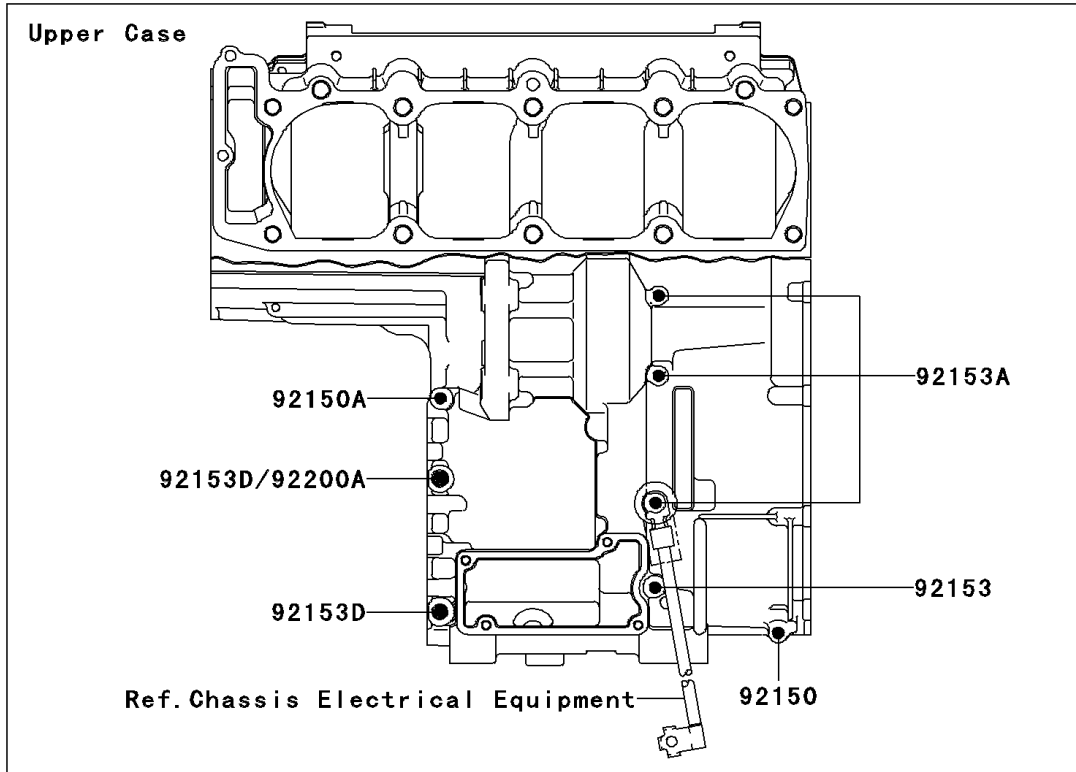

2002 ZZR® 1200 PARTS DIAGRAM

Crankcase Bolt Pattern

E1412

2002 ZZR® 1200 PARTS LIST

Crankcase Bolt Pattern

ITEM NAME	PART NUMBER	QUANTITY
BOLT,6X38 (Ref # 92150)	92150-1301	1
BOLT,6X55 (Ref # 92150A)	92150-1302	1
BOLT,9X90 (Ref # 92150B)	92150-1364	1
BOLT,9X140 (Ref # 92150C)	92150-1365	1
BOLT,6X85 (Ref # 92153)	92153-1106	1
BOLT,6X115 (Ref # 92153A)	92153-1107	1
BOLT,6X120 (Ref # 92153B)	92153-1108	1
BOLT,7X38 (Ref # 92153C)	92153-1109	1
BOLT,8X63 (Ref # 92153D)	92153-1110	1
WASHER,9.5X18X1.2 (Ref # 92200)	92200-1037	1
WASHER,8.5X16X1.2 (Ref # 92200A)	92200-1063	1