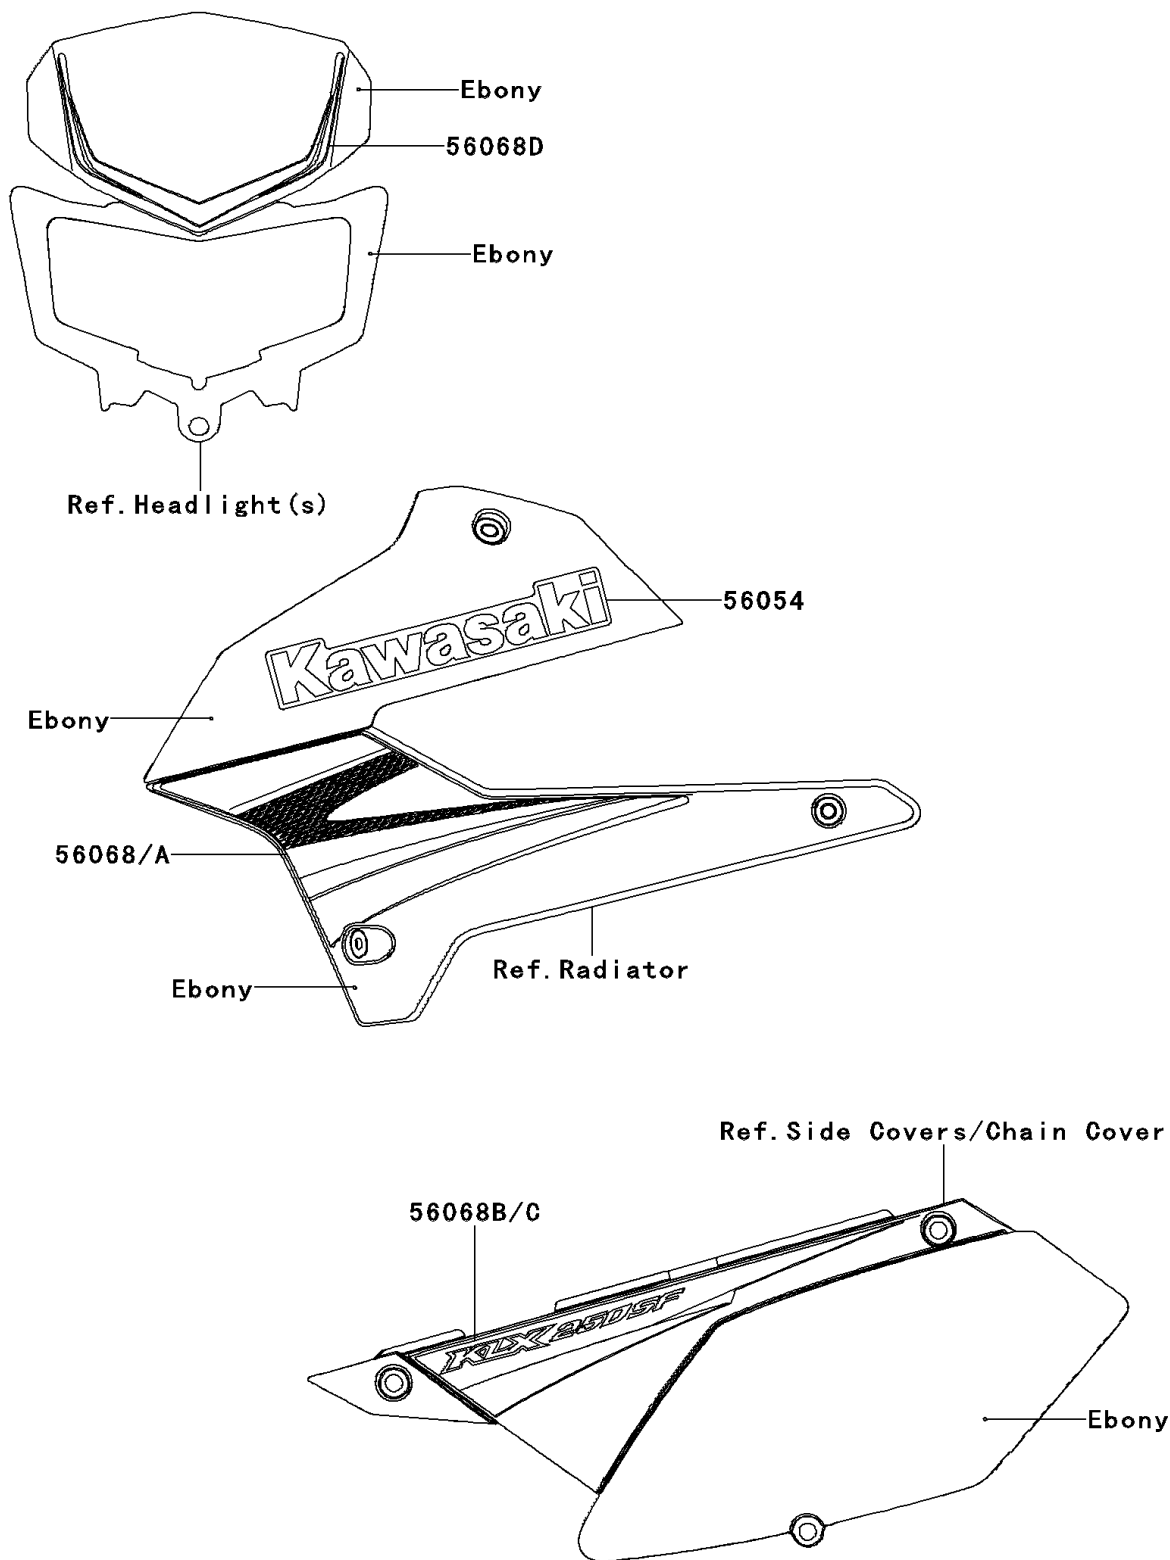

2009 KLX250SF PARTS DIAGRAM

Decals(Ebony)(W9F)

F2861

2009 KLX250SF PARTS LIST

Decals(Ebony)(W9F)

ITEM NAME	PART NUMBER	QUANTITY
MARK,SHROUD,KAWASAKI (Ref # 56054)	56054-0178	1
PATTERN,SHROUD,LH (Ref # 56068)	56068-1374	1
PATTERN,SHROUD,RH (Ref # 56068A)	56068-1376	1
PATTERN,SIDE COVER,LH (Ref # 56068B)	56068-1378	1
PATTERN,SIDE COVER,RH (Ref # 56068C)	56068-1379	1
PATTERN,HEAD LAMP COVER (Ref # 56068D)	56068-1380	1