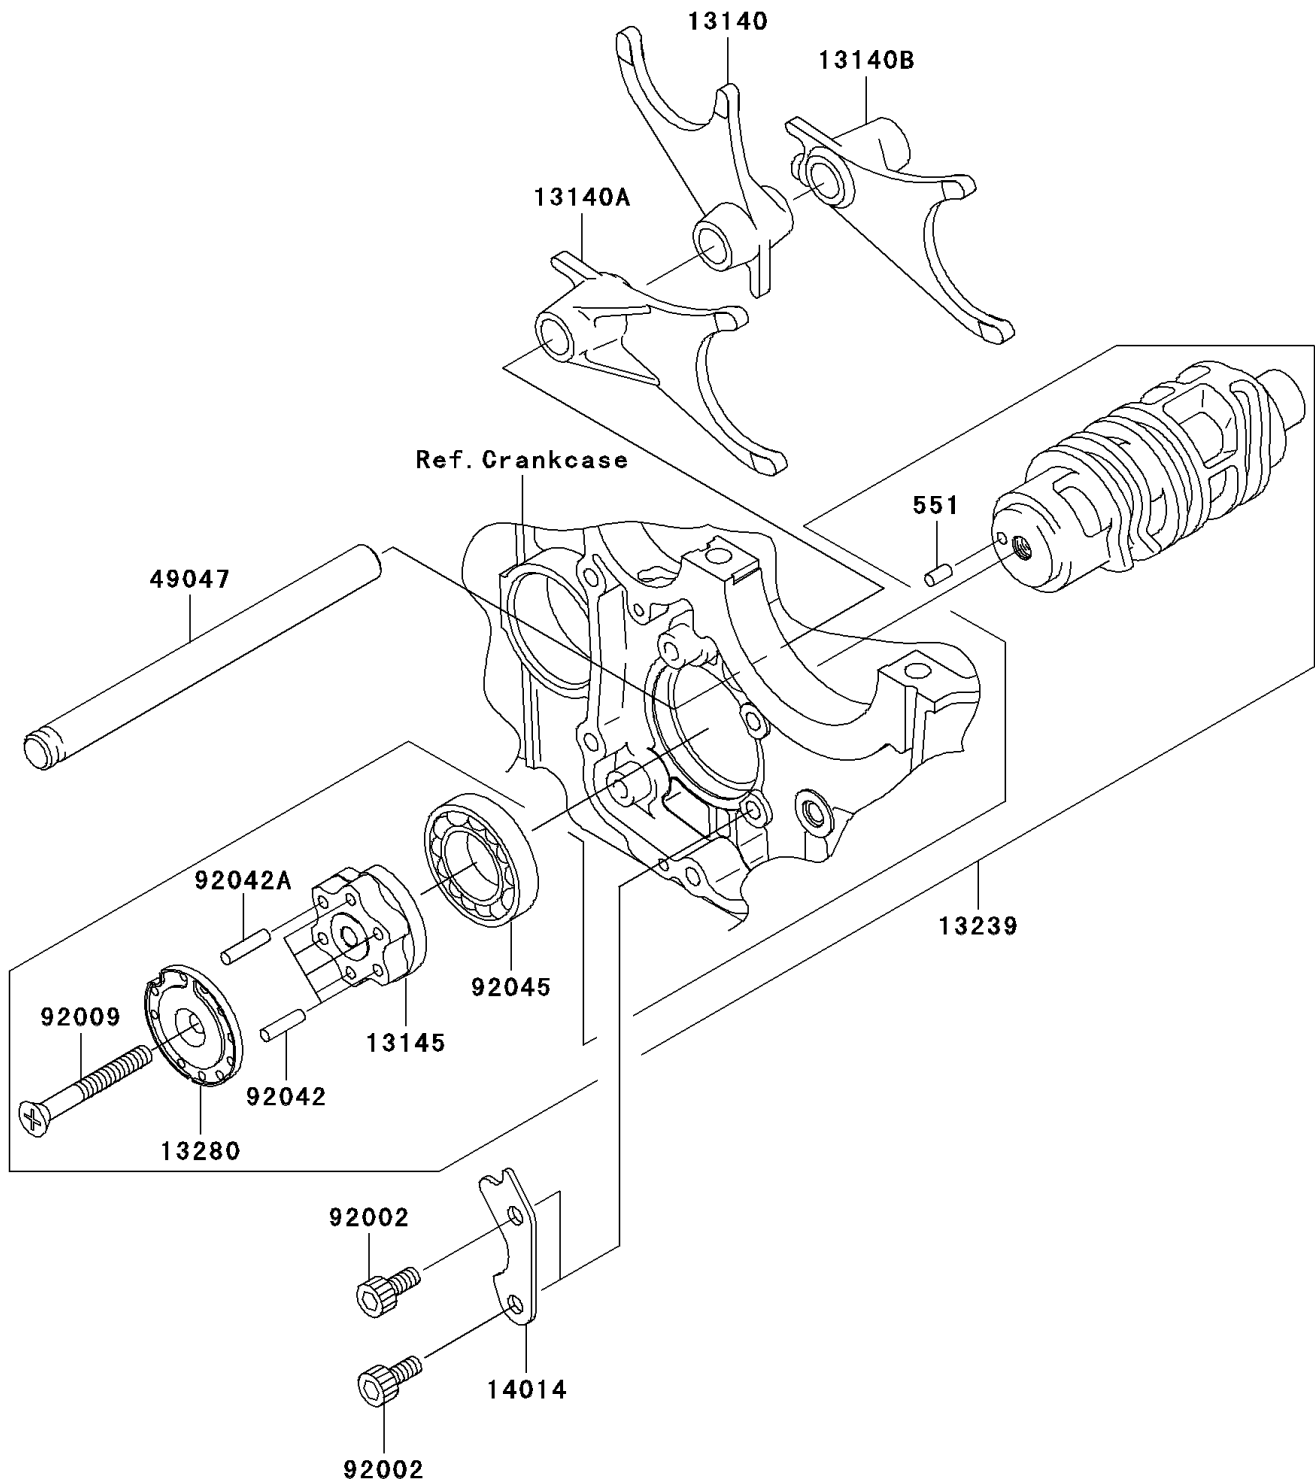

2002 ZZR® 1200 PARTS DIAGRAM

Gear Change Drum/Shift Fork(s)

E1362

2002 ZZR® 1200 PARTS LIST

Gear Change Drum/Shift Fork(s)

ITEM NAME	PART NUMBER	QUANTITY
PIN-DOWEL,4X8 (Ref # 551)	551A0408	1
FORK-SHIFT (Ref # 13140)	13140-1196	1
FORK-SHIFT (Ref # 13140A)	13140-1197	1
FORK-SHIFT (Ref # 13140B)	13140-1198	1
CAM-CHANGE DRUM (Ref # 13145)	13145-1091	1
DRUM-ASSY-CHANGE (Ref # 13239)	13239-1213	1
HOLDER (Ref # 13280)	13280-1230	1
PLATE-POSITION,CHANGE DRUM (Ref # 14014)	14014-1059	1
ROD-SHIFT (Ref # 49047)	49047-1055	1
BOLT,SOCKET,6X16 (Ref # 92002)	92002-1778	1
SCREW,6X45 (Ref # 92009)	92009-1599	1
PIN,DOWEL,4X15.8 (Ref # 92042)	92042-014	1
PIN,DOWEL,4X17.8 (Ref # 92042A)	92042-020	1
BEARING-BALL,16005(NTN) (Ref # 92045)	92045-1045	1