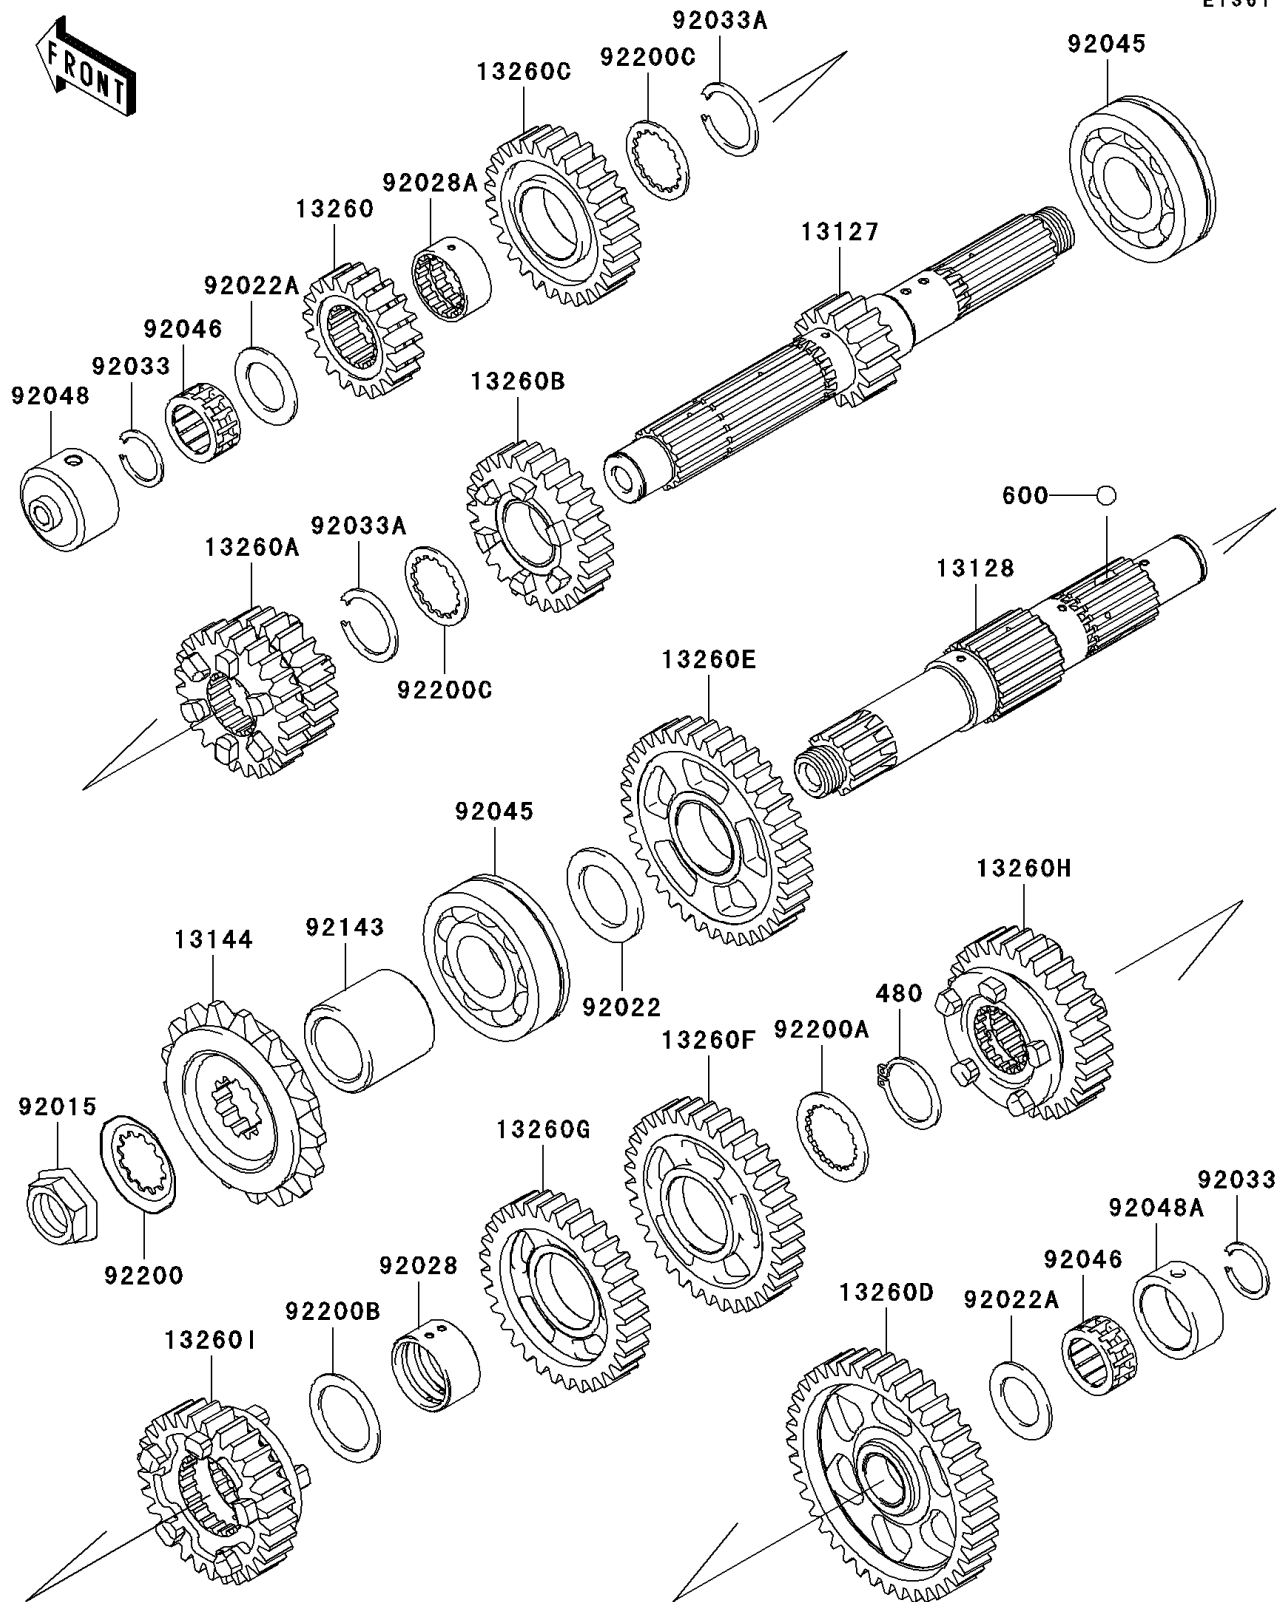

2002 ZZR® 1200 PARTS DIAGRAM

Transmission

E1361

2002 ZZR®1200 PARTS LIST

Transmission

ITEM NAME	PART NUMBER	QUANTITY
CIRCLIP (Ref # 480)	480J2900	1
BALL-STEEL,5/32" (Ref # 600)	600A0500	1
SHAFT-TRANSMISSION INPUT,15T (Ref # 13127)	13127-1291	1
SHAFT-TRANSMISSION OUTPUT (Ref # 13128)	13128-1255	1
SPROCKET-OUTPUT,17T (Ref # 13144)	13144-1224	1
GEAR,INPUT 2ND,19T (Ref # 13260)	13260-1952	1
GEAR,INPUT 3RD&4TH,22T&24T (Ref # 13260A)	13260-1953	1
GEAR,INPUT 5TH,26T (Ref # 13260B)	13260-1954	1
GEAR,INPUT TOP,28T (Ref # 13260C)	13260-1955	1
GEAR,OUTPUT LOW,41T (Ref # 13260D)	13260-1956	1
GEAR,OUTPUT 2ND,37T (Ref # 13260E)	13260-1957	1
GEAR,OUTPUT 3RD,35T (Ref # 13260F)	13260-1958	1
GEAR,OUTPUT 4TH,32T (Ref # 13260G)	13260-1959	1
GEAR,OUTPUT 5TH,30T (Ref # 13260H)	13260-1960	1
GEAR,OUTPUT TOP,29T (Ref # 13260I)	13260-1961	1
NUT,20MM (Ref # 92015)	92015-1210	1
WASHER,28.3X42X2.9 (Ref # 92022)	92022-1219	1
WASHER,22.3X35X1.6 (Ref # 92022A)	92022-212	1
BUSHING,OUTPUT,3RD&4TH (Ref # 92028)	92028-1753	1
BUSHING,INPUT, TOP GEAR (Ref # 92028A)	92028-1802	1
RING-SNAP,20X25.5X1.2 (Ref # 92033)	92033-025	1
RING-SNAP,T=1.5 (Ref # 92033A)	92033-1249	1
BEARING-BALL (Ref # 92045)	92045-1413	1
BEARING-NEEDLE,FWF-223014 (Ref # 92046)	92046-031	1
RACE,INPUT SHAFT (Ref # 92048)	92048-1052	1
RACE,30X38X15 (Ref # 92048A)	92048-1053	1
COLLAR,SPROCKET (Ref # 92143)	92143-1649	1
WASHER,TOOTHED,23.9X45X1.0 (Ref # 92200)	92200-1234	1
WASHER,TOOTHED,28X30X2 (Ref # 92200A)	92200-1277	1

2002 ZZR® 1200 PARTS LIST

Transmission

ITEM NAME	PART NUMBER	QUANTITY
WASHER,29.9X40X1.5 (Ref # 92200B)	92200-1278	1
WASHER (Ref # 92200C)	92200-1340	1