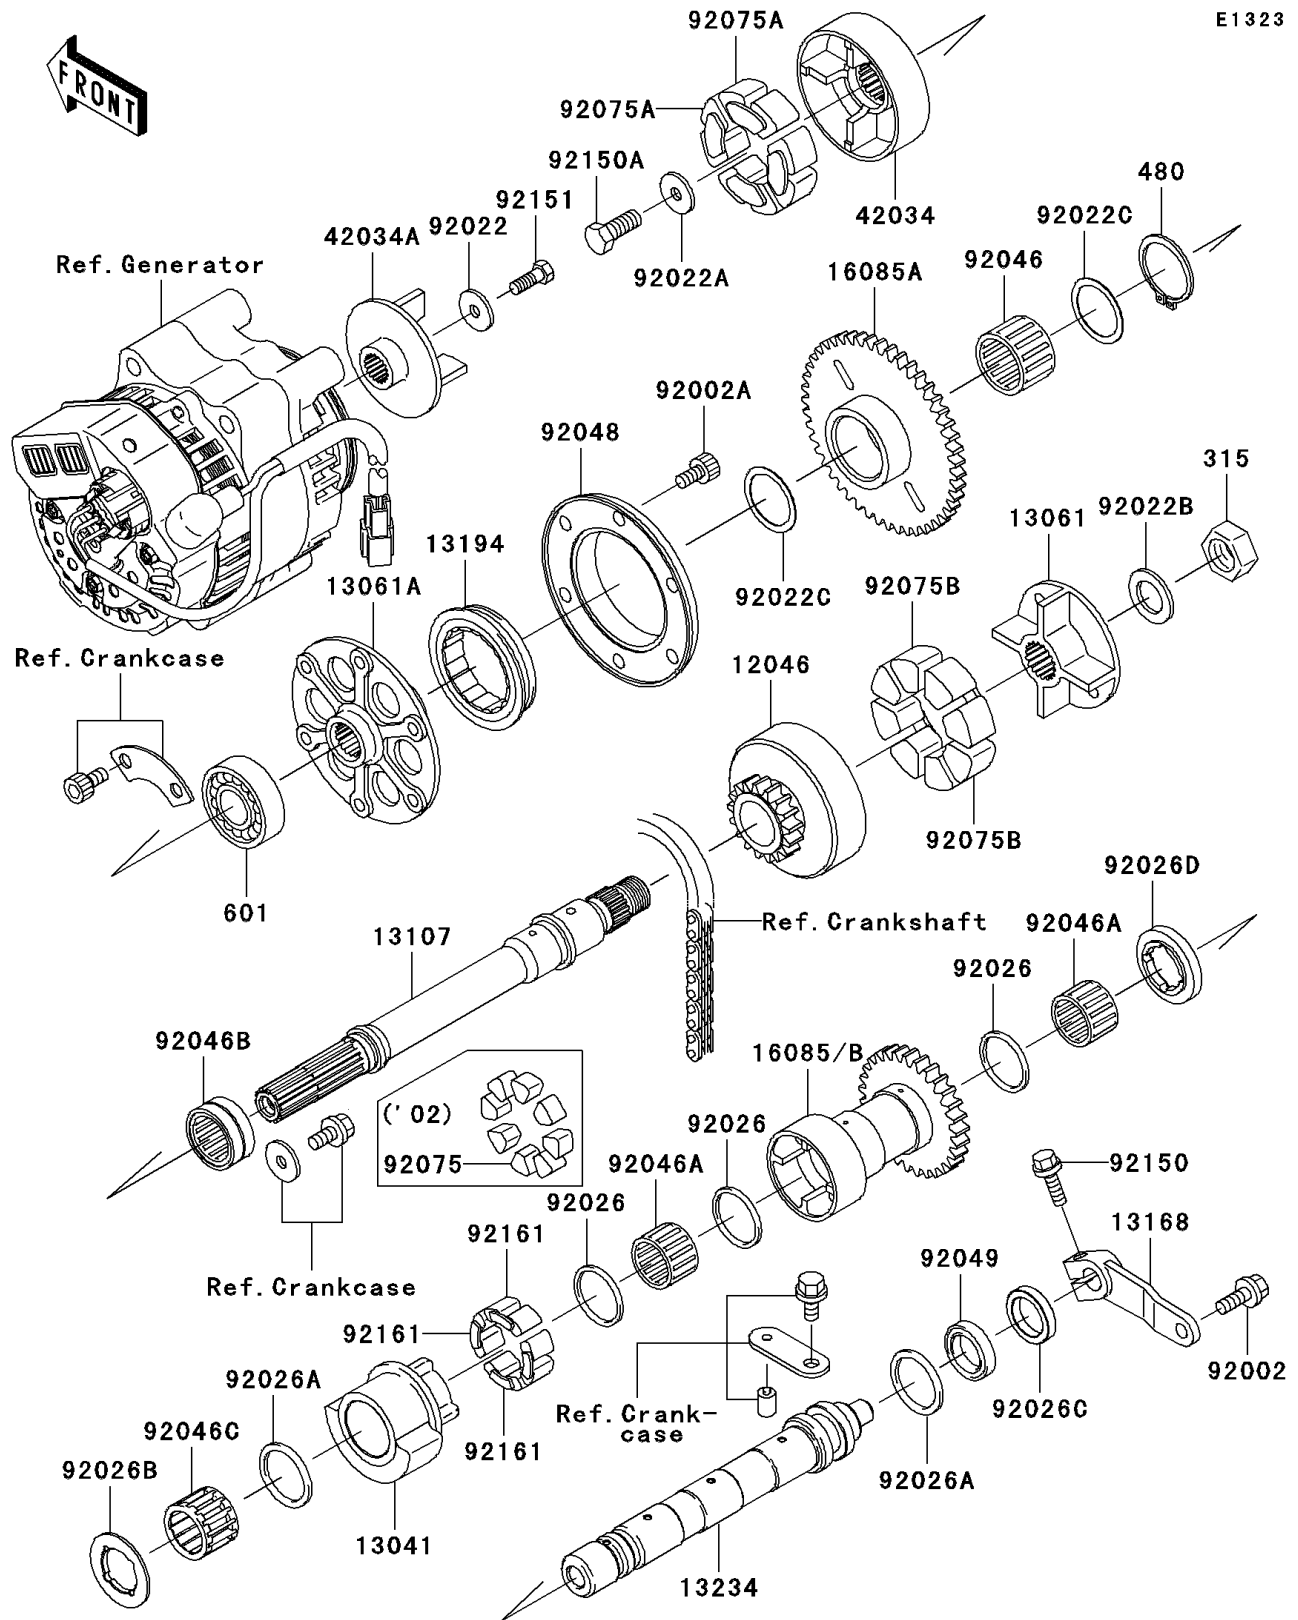

2002 ZZR® 1200 PARTS DIAGRAM

Balancer

2002 ZZR®1200 PARTS LIST

Balancer

ITEM NAME	PART NUMBER	QUANTITY
NUT-HEX-FINE (Ref # 315)	315G1600	1
CIRCLIP-TYPE-C,25MM (Ref # 480)	480J2500	1
BEARING-BALL,#6203 (Ref # 601)	601A6203	1
SPROCKET,GENERATOR (Ref # 12046)	12046-1083	1
BALANCER (Ref # 13041)	13041-1132	1
BOSS,SPROCKET (Ref # 13061)	13061-1183	1
BOSS (Ref # 13061A)	13061-1264	1
SHAFT (Ref # 13107)	13107-1108	1
LEVER,BALANCER (Ref # 13168)	13168-1529	1
CLUTCH-ONEWAY (Ref # 13194)	13194-1086	1
SHAFT-COMP,BLANCER (Ref # 13234)	13234-1118	1
GEAR,ONEWAY CLUTCH (Ref # 16085A)	16085-1173	1
GEAR,ONEWAY CLUTCH (Ref # 16085B)	16085-1355	1
COUPLING (Ref # 42034)	42034-1055	1
COUPLING (Ref # 42034A)	42034-1056	1
BOLT,6X16 (Ref # 92002)	92002-1439	1
BOLT,SOCKET,6X12 (Ref # 92002A)	92002-1796	1
WASHER,6X19.5X2 (Ref # 92022)	92022-1517	1
WASHER,8X22X3 (Ref # 92022A)	92022-1518	1
WASHER,16X26X2 (Ref # 92022B)	92022-1519	1
WASHER,25.3X32X0.5 (Ref # 92022C)	92022-225	1
SPACER,21.3X24.3X1.5 (Ref # 92026)	92026-1213	1
SPACER,21.3X26X1 (Ref # 92026A)	92026-1223	1
SPACER (Ref # 92026B)	92026-1271	1
SPACER,19.1X26.5X5 (Ref # 92026C)	92026-1608	1
SPACER,GEAR,RH (Ref # 92026D)	92026-1620	1
BEARING-NEEDLE,K253020S (Ref # 92046)	92046-1022	1
BEARING-NEEDLE,K21X25X17V2 (Ref # 92046A)	92046-1105	1
BEARING-NEEDLE,RNA4903 (Ref # 92046B)	92046-1109	1

2002 ZZR®1200 PARTS LIST

Balancer

ITEM NAME	PART NUMBER	QUANTITY
BEARING-NEEDLE (Ref # 92046C)	92046-1155	1
RACE,ONEWAY CLUTCH (Ref # 92048)	92048-1068	1
SEAL-OIL (Ref # 92049)	92049-1569	1
DAMPER,BALANCER (Ref # 92075)	92075-1709	1
DAMPER,COUPLING (Ref # 92075A)	92075-1790	1
DAMPER,COUPLING (Ref # 92075B)	92075-1810	1
BOLT,6X20 (Ref # 92150)	92150-1010	1
BOLT (Ref # 92150A)	92150-1488	1
BOLT,6X16 (Ref # 92151)	92151-1652	1