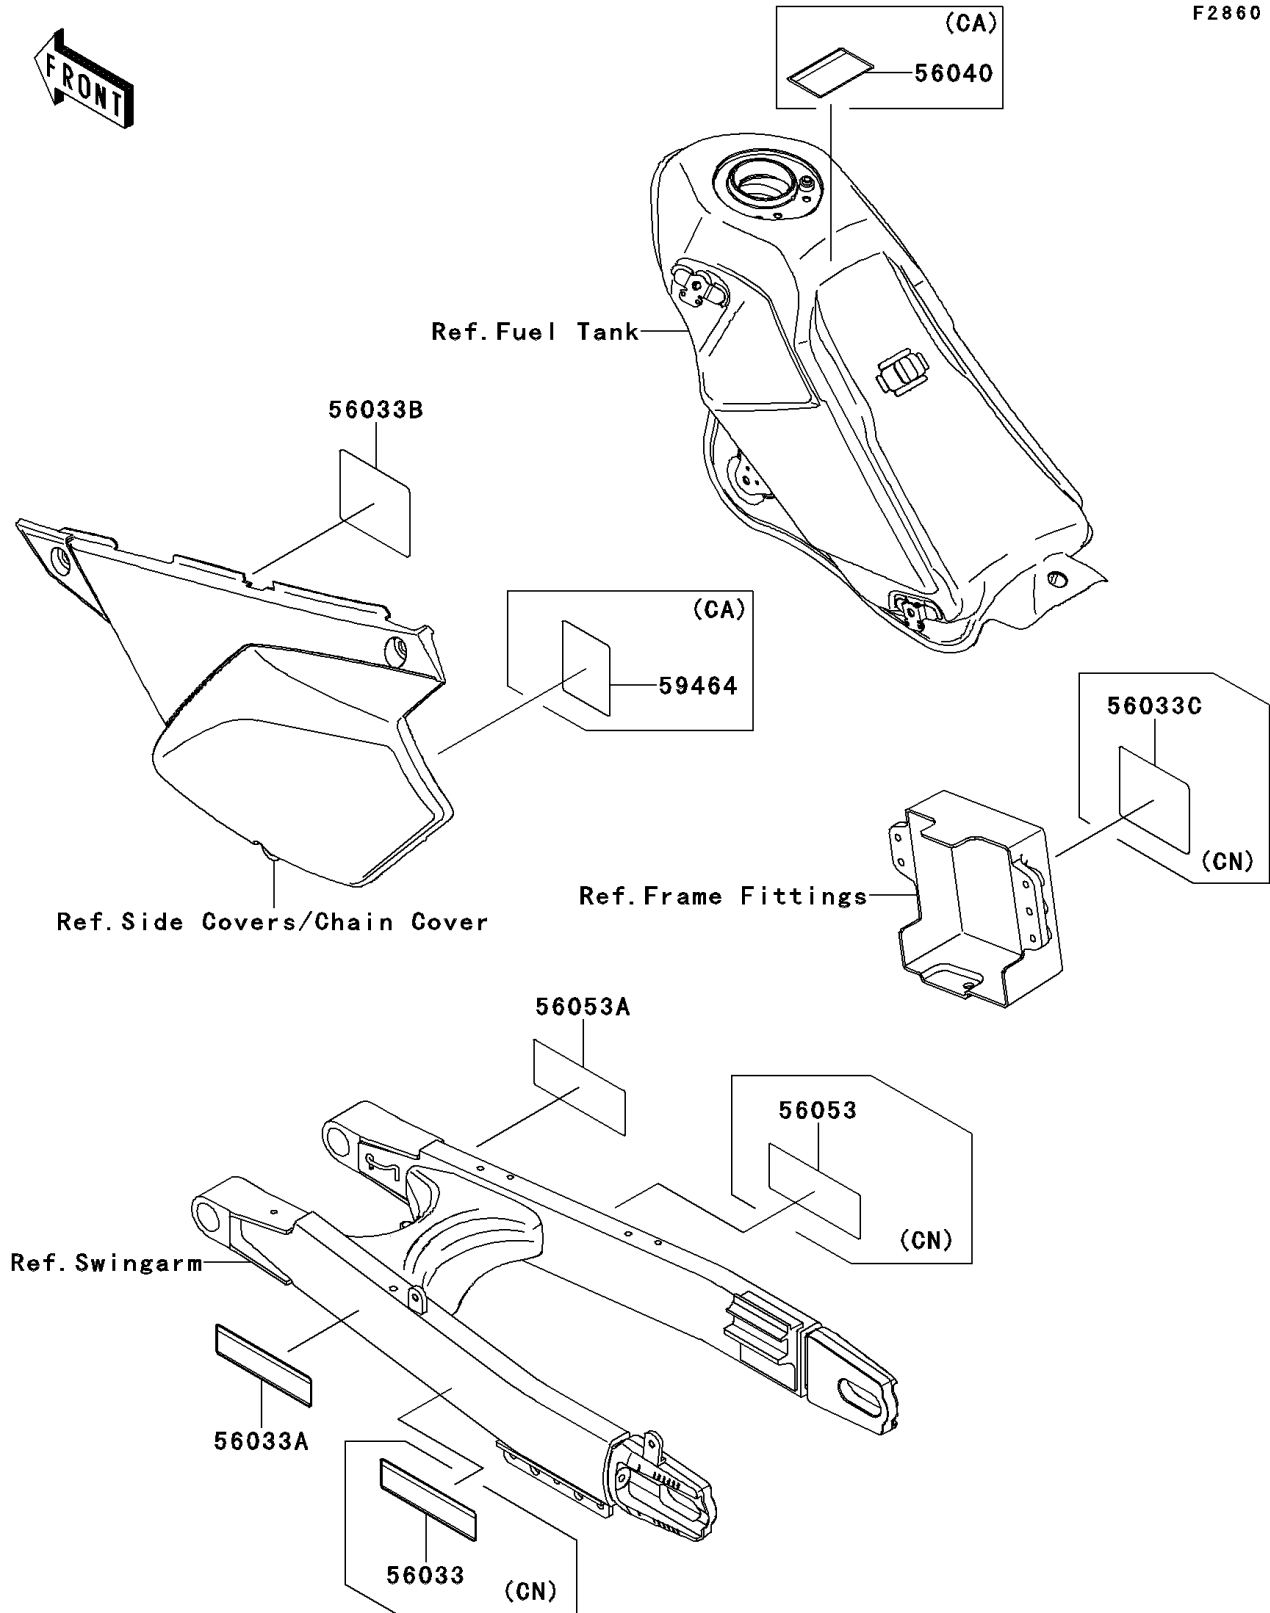

2009 KLX250SF PARTS DIAGRAM

Labels

F2860

2009 KLX250SF PARTS LIST

Labels

ITEM NAME	PART NUMBER	QUANTITY
LABEL-MANUAL,CHAIN (Ref # 56033A)	56033-0248	1
LABEL-MANUAL,DAILY SAFETY (Ref # 56033B)	56033-0264	1
LABEL-SPECIFICATION,TIRE&LOAD (Ref # 56053A)	56053-0377	1
LABEL-MANUAL,CHAIN (Ref # 56033)	56033-0247	1
LABEL-MANUAL,DAILY SAFETY (Ref # 56033C)	56033-0270	1
LABEL-WARNING,EVAPO (Ref # 56040)	56040-1121	1
LABEL-SPECIFICATION,TIRE&LOAD (Ref # 56053)	56053-0361	1
LABEL-CERTIFICATION,EVAPO ROUT (Ref # 59464)	59464-0996	1