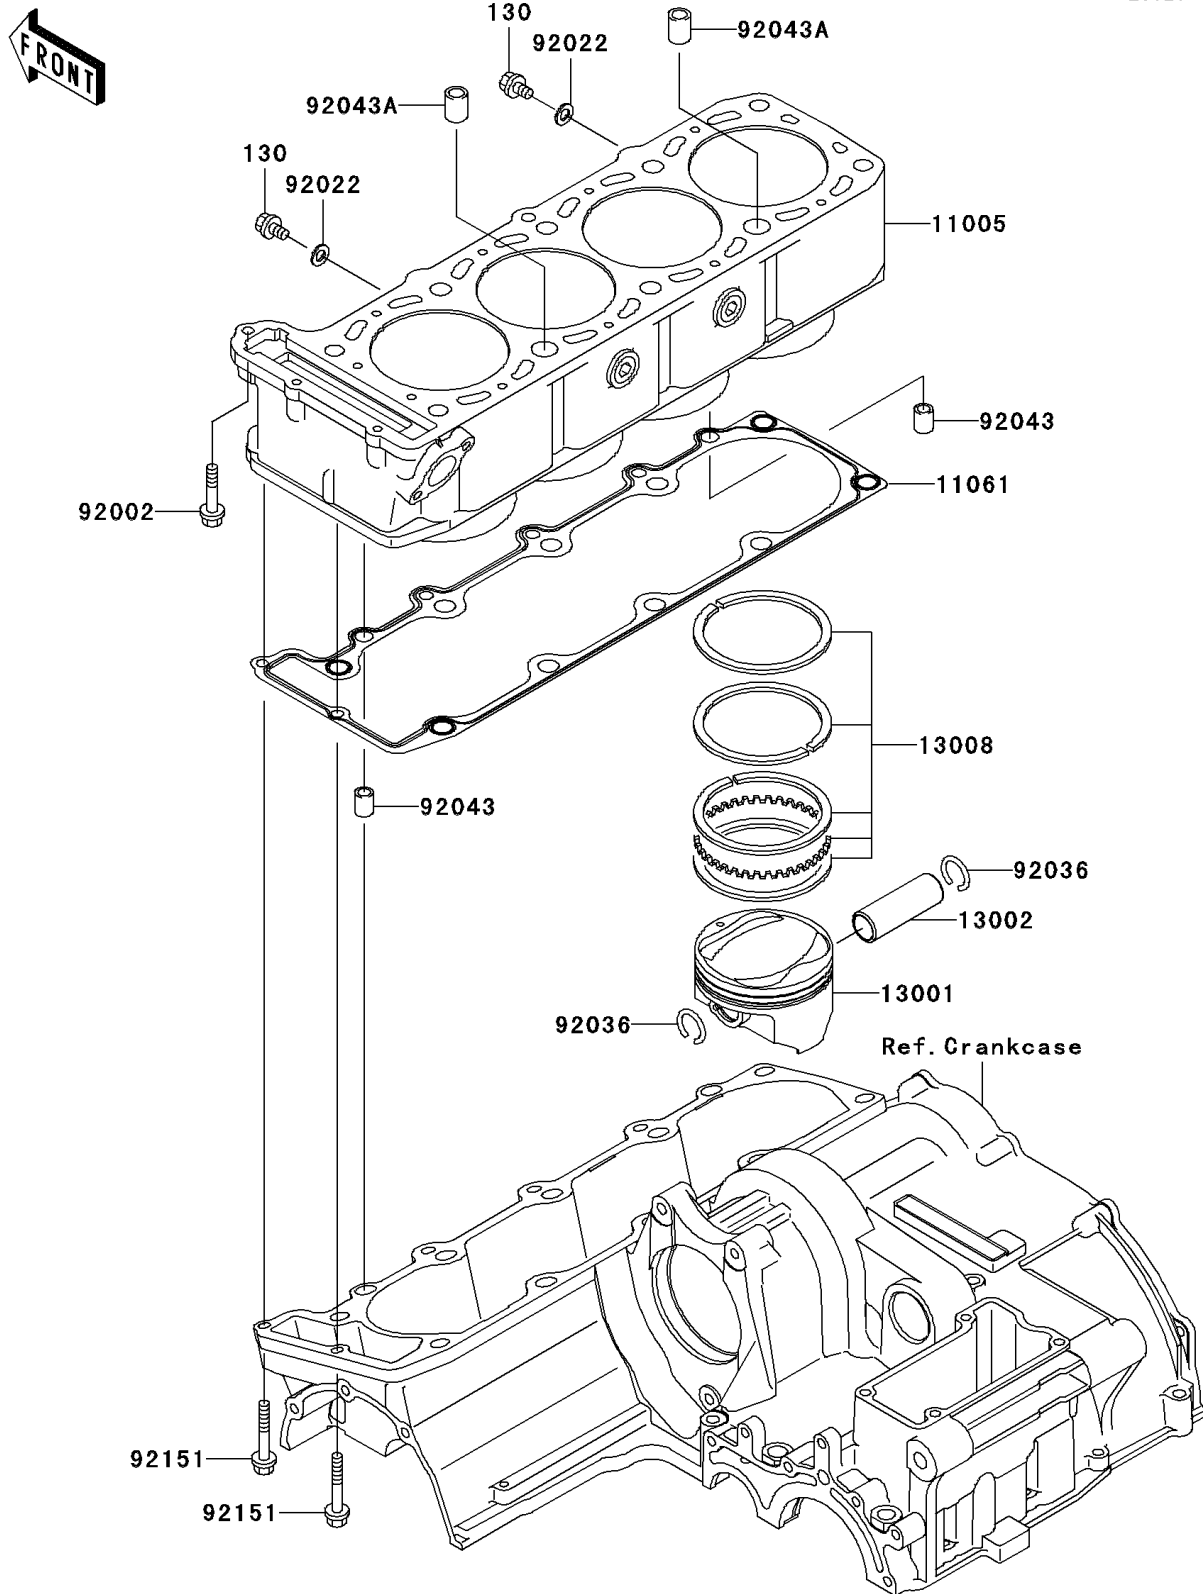

2002 ZZR® 1200 PARTS DIAGRAM

Cylinder/Piston(s)

E1120

2002 ZZR® 1200 PARTS LIST

Cylinder/Piston(s)

ITEM NAME	PART NUMBER	QUANTITY
BOLT-FLANGED (Ref # 130)	130Y0610	1
CYLINDER-ENGINE (Ref # 11005)	11005-1945	1
GASKET,CYLINDER (Ref # 11061)	11061-1060	1
PISTON-ENGINE (Ref # 13001)	13001-1627	1
PIN-PISTON (Ref # 13002)	13002-1124	1
RING-SET-PISTON (Ref # 13008)	13008-1211	1
BOLT,6X30 (Ref # 92002)	92002-1138	1
WASHER,6.2X11X1 (Ref # 92022)	92022-304	1
RING-SNAP,PISTON PIN (Ref # 92036)	92036-008	1
PIN,8.2X10X14 (Ref # 92043)	92043-1264	1
PIN,11.5X14X14 (Ref # 92043A)	92043-1279	1
BOLT,6X38 (Ref # 92151)	92151-1904	1