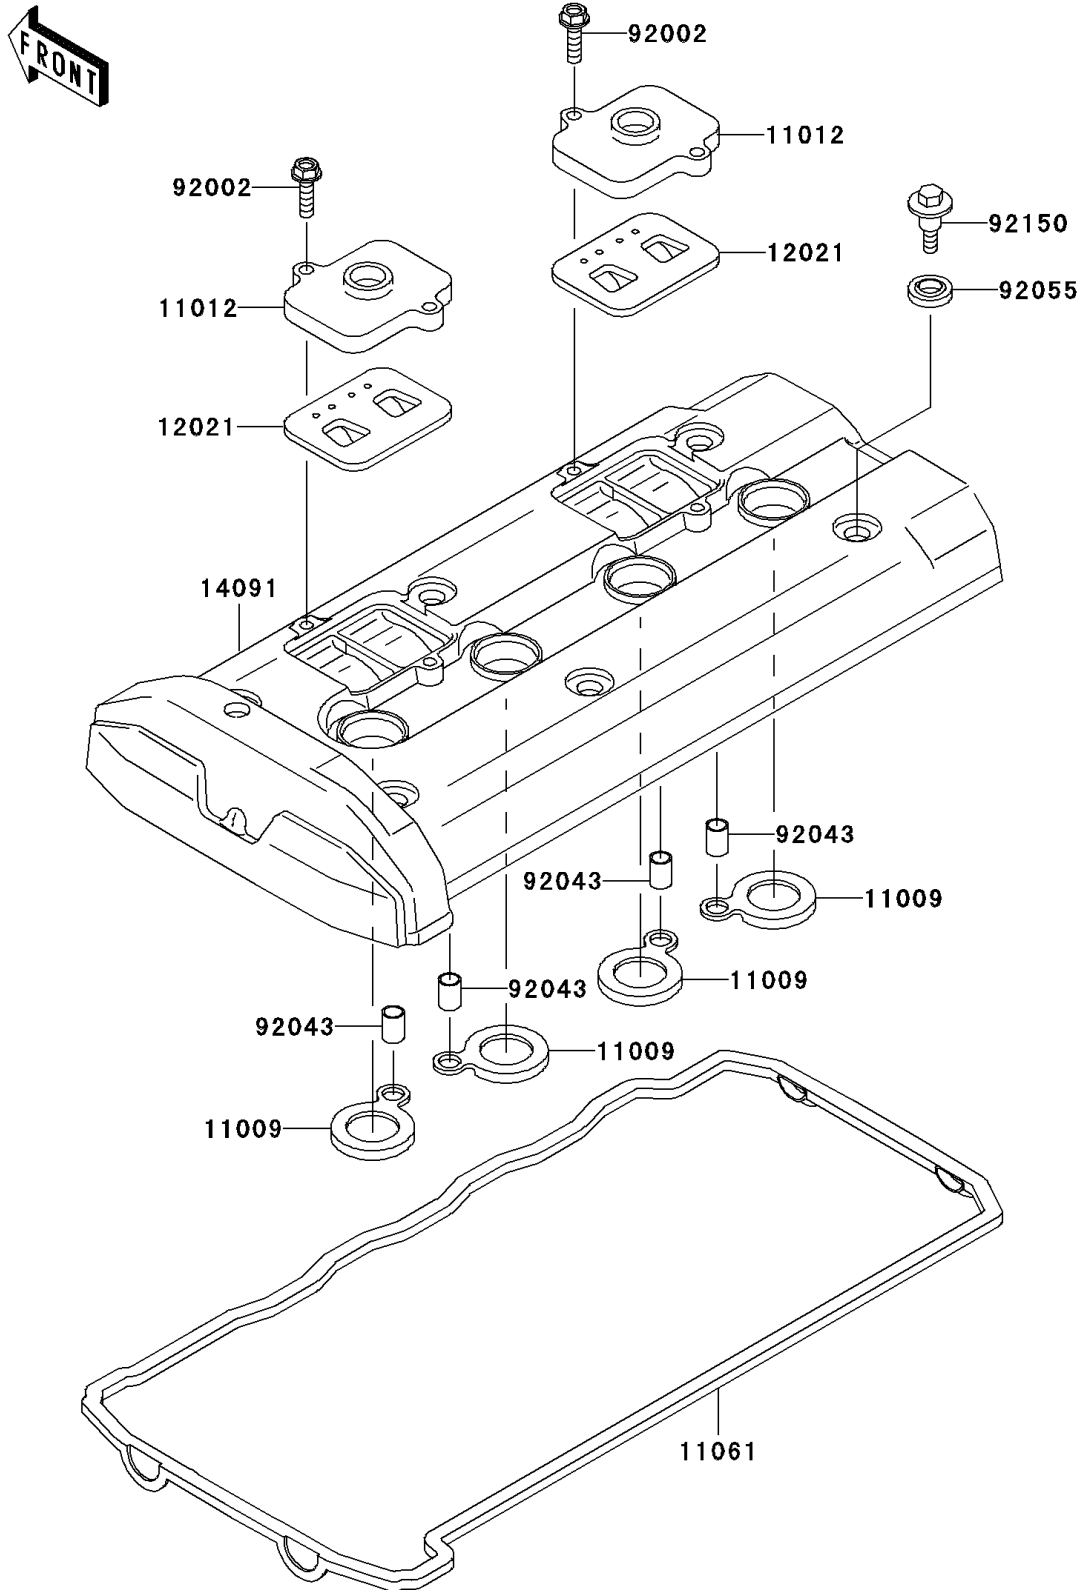

2002 ZZR® 1200 PARTS DIAGRAM

Cylinder Head Cover

E1112

2002 ZZR® 1200 PARTS LIST

Cylinder Head Cover

ITEM NAME	PART NUMBER	QUANTITY
GASKET,SPARK PLUG (Ref # 11009)	11009-1725	1
CAP,REED VALVE (Ref # 11012)	11012-1532	1
GASKET,CYLINDER HEAD (Ref # 11061)	11061-1059	1
VALVE-ASSY-REED (Ref # 12021)	12021-1119	1
COVER,HEAD CYLINDER (Ref # 14091)	14091-0015	1
BOLT,6X22 (Ref # 92002)	92002-1068	1
PIN,8.2X10X14 (Ref # 92043)	92043-1264	1
RING-O,HEAD COVER BOLT (Ref # 92055)	92055-1352	1
BOLT,HEAD COVER (Ref # 92150)	92150-1447	1