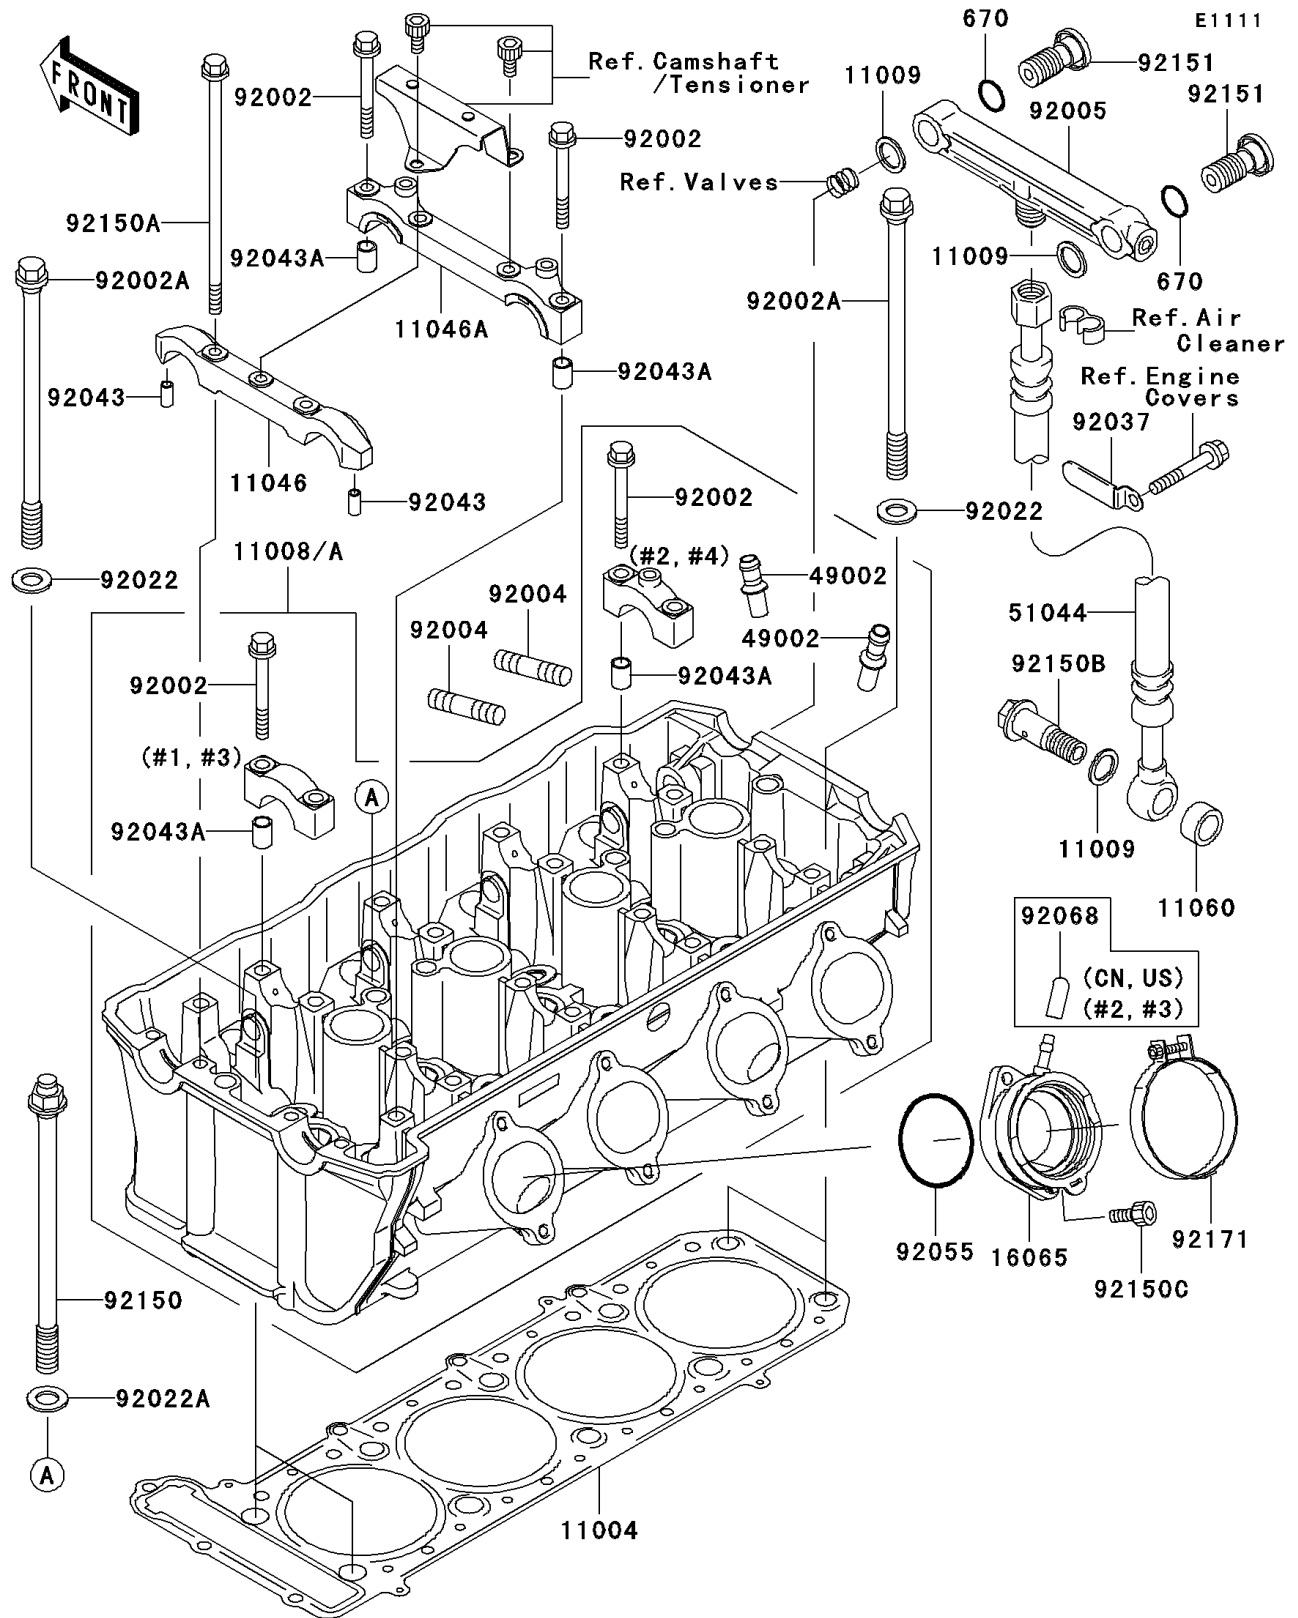

2002 ZZR® 1200 PARTS DIAGRAM

Cylinder Head

2002 ZZR® 1200 PARTS LIST

Cylinder Head

ITEM NAME	PART NUMBER	QUANTITY
O RING,15MM (Ref # 670)	670B2015	1
GASKET-HEAD (Ref # 11004)	11004-1377	1
HEAD-COMP-CYLINDER (Ref # 11008)	11008-1417	1
HEAD-COMP-CYLINDER (Ref # 11008A)	11008-1435	1
GASKET,14X19.5X1.4 (Ref # 11009)	11009-1461	1
BRACKET,CAMSHAFT,#9 (Ref # 11046)	11046-1150	1
BRACKET,CAMSHAFT,#10 (Ref # 11046A)	11046-1151	1
GASKET (Ref # 11060)	11060-1369	1
HOLDER-CARBURETOR (Ref # 16065)	16065-1210	1
GUIDE-VALVE (Ref # 49002)	49002-1097	1
TUBE-ASSY (Ref # 51044)	51044-1221	1
BOLT,6X40 (Ref # 92002)	92002-1756	1
BOLT,10X164 (Ref # 92002A)	92002-1943	1
STUD,8X22 (Ref # 92004)	92004-1181	1
FITTING,HEAD CYLINDER,SIDE (Ref # 92005)	92005-1394	1
WASHER,10.5X20X1.6 (Ref # 92022)	92022-1591	1
WASHER,11.5X20.5X1.6 (Ref # 92022A)	92022-1720	1
CLAMP (Ref # 92037)	92037-1997	1
PIN,4.2X6X12 (Ref # 92043)	92043-1262	1
PIN,6.2X8X14 (Ref # 92043A)	92043-1263	1
RING-O,43.7X1.9 (Ref # 92055)	92055-1401	1
BOLT,11X164 (Ref # 92150)	92150-1075	1
BOLT,6X148 (Ref # 92150A)	92150-1076	1
BOLT,BANJO,12X40.5 (Ref # 92150B)	92150-1077	1
BOLT,SOCKET,6X16 (Ref # 92150C)	92150-1655	1
BOLT (Ref # 92151)	92151-1147	1
CLAMP,CARBURETOR HOLDER (Ref # 92171)	92171-1456	1
PLUG,12X25 (Ref # 92068)	92068-006	1