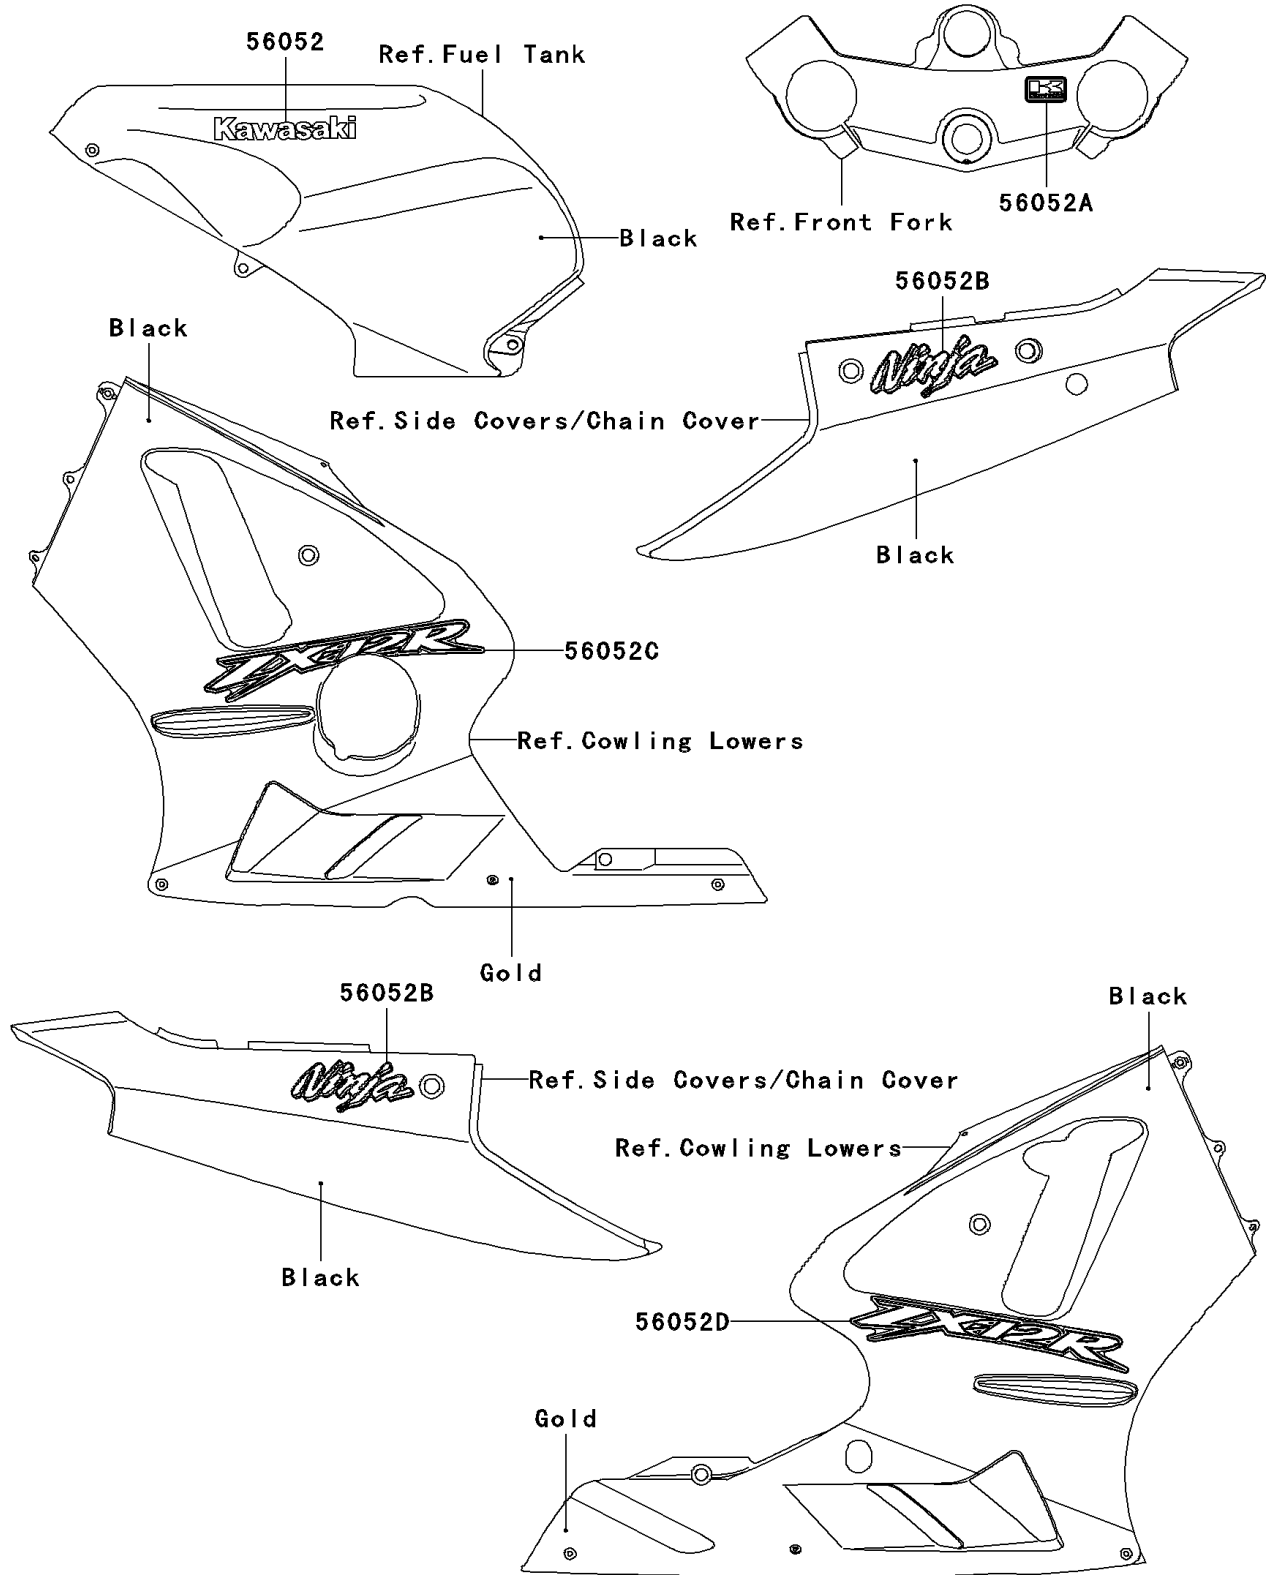

2006 NINJA® ZX™-12R PARTS DIAGRAM

Decals(Black)

F2861

2006 NINJA® ZX™-12R PARTS LIST

Decals(Black)

ITEM NAME	PART NUMBER	QUANTITY
MARK,FUEL TANK,KAWASAKI (Ref # 56052)	56052-0208	1
MARK,K.KAWASAKI (Ref # 56052A)	56052-1202	1
MARK,TAIL COVER,NINJA (Ref # 56052B)	56052-1617	1
MARK,LWR COWLING,LH,ZX-12R (Ref # 56052C)	56052-1618	1
MARK,LWR COWLING,RH,ZX-12R (Ref # 56052D)	56052-1619	1