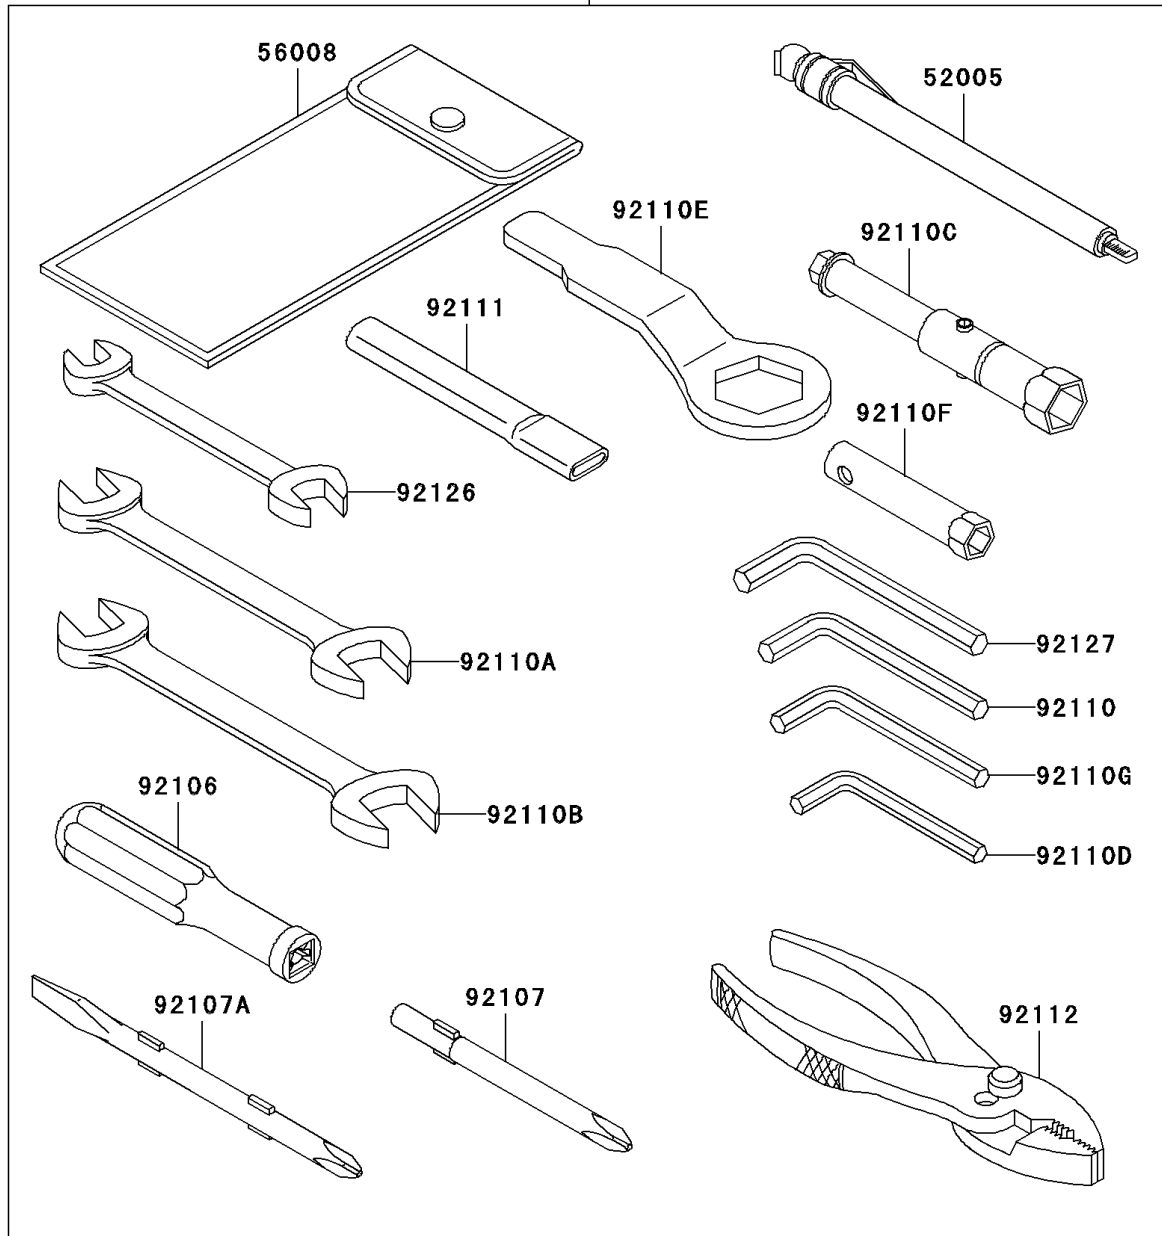

2006 NINJA® ZX™-12R PARTS DIAGRAM

Owner's Tools

56007

F2810

2006 NINJA® ZX™-12R PARTS LIST

Owner's Tools

ITEM NAME	PART NUMBER	QUANTITY
GAUGE,AIR,350KPA/50PSI (Ref # 52005)	52005-1142	1
TOOL-KIT (Ref # 56007)	56007-1427	1
BAG,TOOL (Ref # 56008)	56008-006	1
PAINT,1/12L,P.M.BLACK (Ref # 56019)	56019-108-218	1
THREE BOND TB1211,HT/RS,WHITE (Ref # 56019A)	56019-120	1
GASKET-LIQUID,TB1211F (Ref # 92104)	92104-0004	1
GASKET-LIQUID,BLACK TB1215B (Ref # 92104A)	92104-1062	1
GRIP-SCREW DRIVER (Ref # 92106)	92106-1001	1
TOOL-DRIVER,#3PHILLIPS (Ref # 92107)	92107-1002	1
TOOL-DRIVER,#2PHILLIPS&SLOT (Ref # 92107A)	92107-1052	1
TOOL-WRENCH,ALLEN,5MM (Ref # 92110)	92110-1015	1
TOOL-WRENCH,OPEN END,10X12 (Ref # 92110A)	92110-1038	1
TOOL-WRENCH,OPEN END,14X17 (Ref # 92110B)	92110-1045	1
TOOL-WRENCH,BOX,16MM (Ref # 92110C)	92110-1132	1
TOOL-WRENCH,ALLEN,3MM (Ref # 92110D)	92110-1140	1
TOOL-WRENCH,BOX END,32MM (Ref # 92110E)	92110-1161	1
TOOL-WRENCH,BOX,8MM (Ref # 92110F)	92110-1174	1
TOOL-WRENCH,ALLEN,4MM (Ref # 92110G)	92110-3703	1
TOOL-BAR,BOX END WRENCH (Ref # 92111)	92111-1051	1
TOOL-PLIERS (Ref # 92112)	92112-003	1
TOOL-WRENCH,OPEN END,8X10 (Ref # 92126)	92126-001	1
TOOL-WRENCH,ALLEN,6MM (Ref # 92127)	92127-003	1