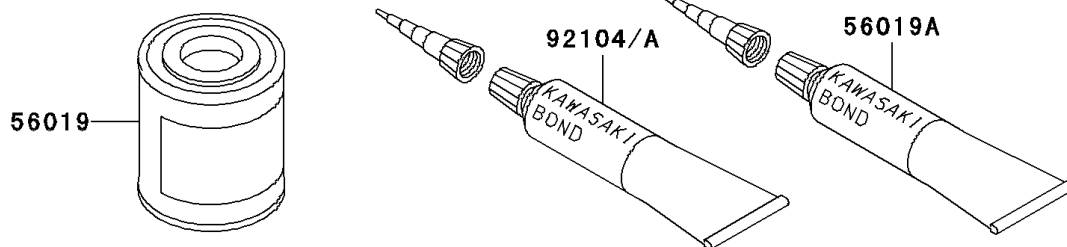

2006 NINJA® ZX™-12R PARTS DIAGRAM

Owner's Tools

56007

F2810

2006 NINJA® ZX™-12R PARTS LIST

Owner's Tools

ITEM NAME	PART NUMBER	QUANTITY
GAUGE,AIR,350KPA/50PSI (Ref # 52005)	52005-1142	1
TOOL-KIT (Ref # 56007)	56007-1427	1
BAG,TOOL (Ref # 56008)	56008-006	1
PAINT,1/12L,P.M.BLACK (Ref # 56019)	56019-108-218	1
THREE BOND TB1211,HT/RS,WHITE (Ref # 56019A)	56019-120	1
GASKET-LIQUID,TB1211F (Ref # 92104)	92104-0004	1
GASKET-LIQUID,BLACK TB1215B (Ref # 92104A)	92104-1062	1
GRIP-SCREW DRIVER (Ref # 92106)	92106-1001	1
TOOL-DRIVER,#3PHILLIPS (Ref # 92107)	92107-1002	1
TOOL-DRIVER,#2PHILLIPS&SLOT (Ref # 92107A)	92107-1052	1
TOOL-WRENCH,ALLEN,5MM (Ref # 92110)	92110-1015	1
TOOL-WRENCH,OPEN END,10X12 (Ref # 92110A)	92110-1038	1
TOOL-WRENCH,OPEN END,14X17 (Ref # 92110B)	92110-1045	1
TOOL-WRENCH,BOX,16MM (Ref # 92110C)	92110-1132	1
TOOL-WRENCH,ALLEN,3MM (Ref # 92110D)	92110-1140	1
TOOL-WRENCH,BOX END,32MM (Ref # 92110E)	92110-1161	1
TOOL-WRENCH,BOX,8MM (Ref # 92110F)	92110-1174	1
TOOL-WRENCH,ALLEN,4MM (Ref # 92110G)	92110-3703	1
TOOL-BAR,BOX END WRENCH (Ref # 92111)	92111-1051	1
TOOL-PLIERS (Ref # 92112)	92112-003	1
TOOL-WRENCH,OPEN END,8X10 (Ref # 92126)	92126-001	1
TOOL-WRENCH,ALLEN,6MM (Ref # 92127)	92127-003	1