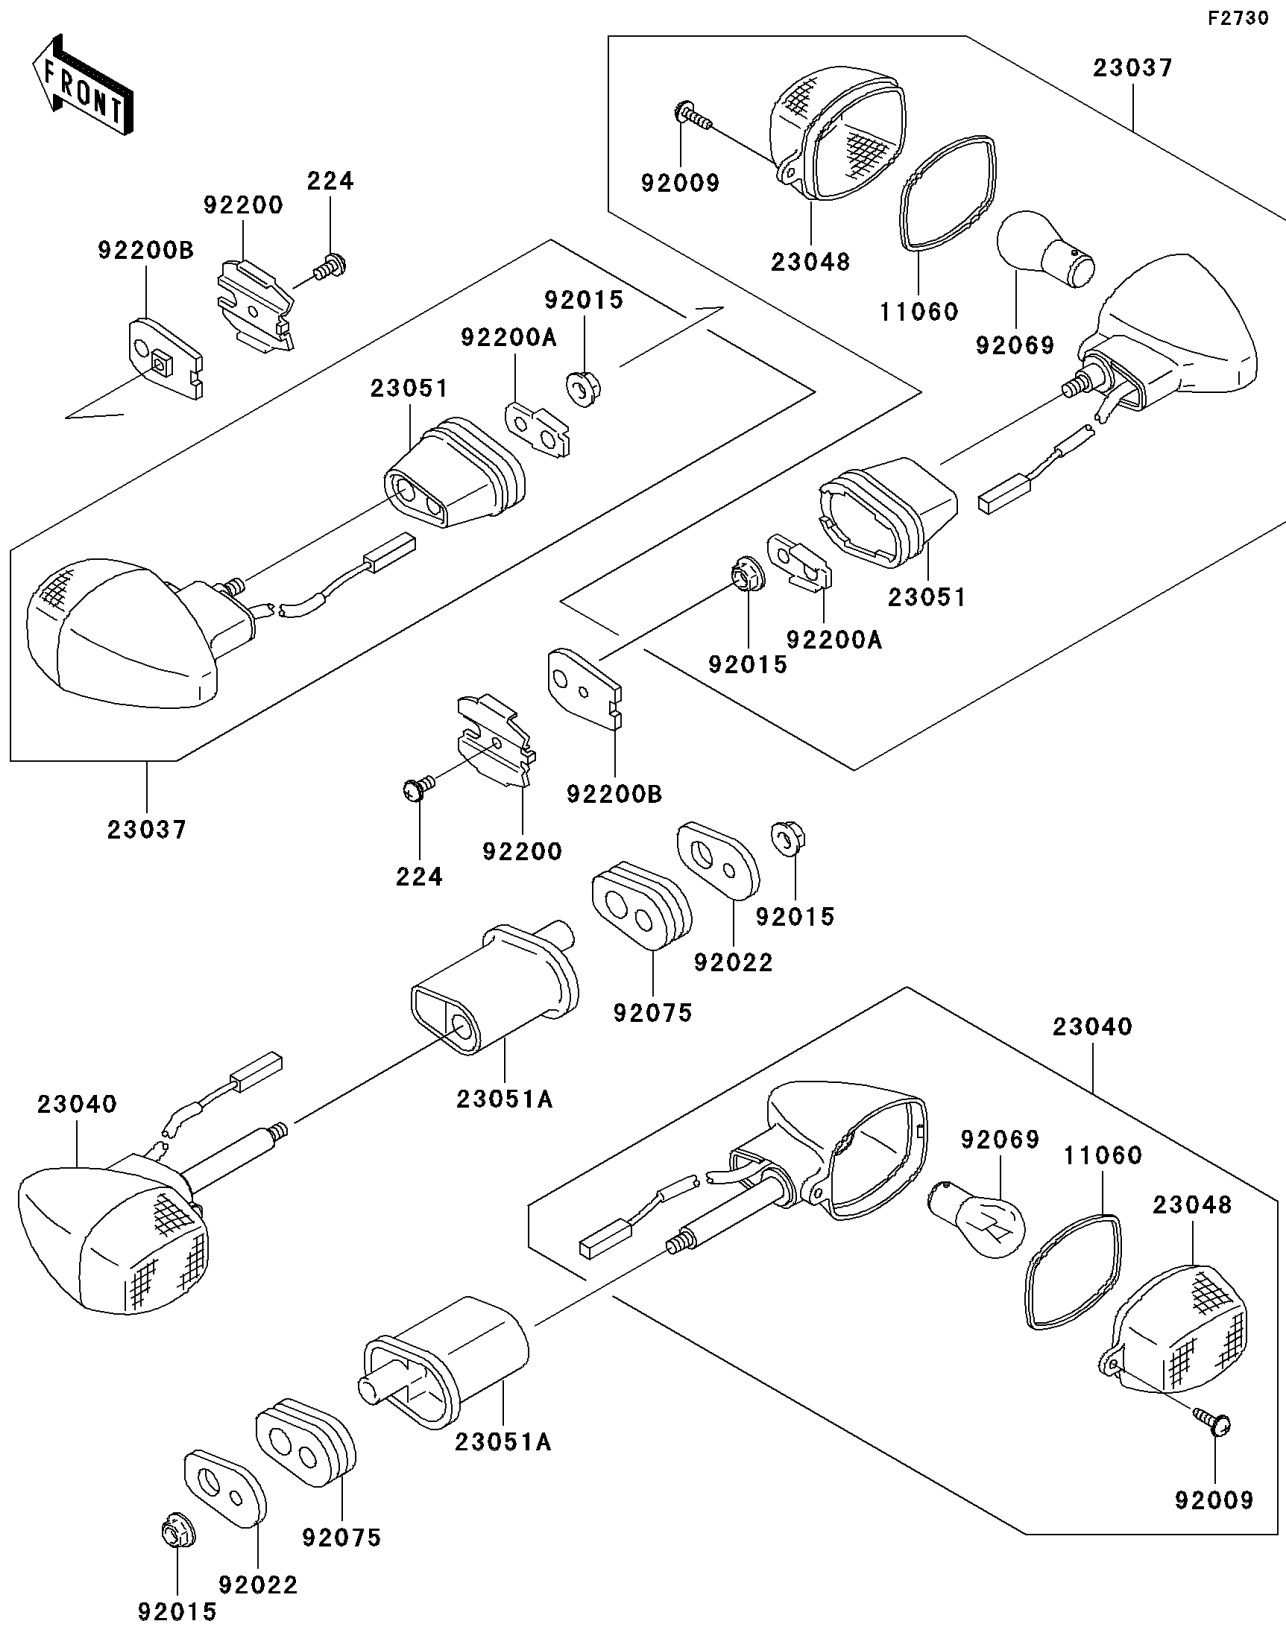

## 2006 NINJA® ZX™-12R PARTS DIAGRAM

Turn Signals

F2730

## 2006 NINJA® ZX™-12R PARTS LIST

### Turn Signals

ITEM NAME	PART NUMBER	QUANTITY
SCREW-PAN-WP-CROS,4X8 (Ref # 224)	224C0408	1
GASKET,SIGNAL LAMP (Ref # 11060)	11060-1826	1
LAMP-ASSY-SIGNAL,FR (Ref # 23037)	23037-1392	1
LAMP-SIGNAL,RR (Ref # 23040)	23040-1284	1
LENS-SIGNAL LAMP (Ref # 23048)	23048-1168	1
BRACKET-SIGNAL LAMP,FR (Ref # 23051)	23051-1207	1
BRACKET-SIGNAL LAMP (Ref # 23051A)	23051-1248	1
SCREW,TAPPING,4X12,BLACK (Ref # 92009)	92009-1142	1
NUT,FLANGED,6MM (Ref # 92015)	92015-1367	1
WASHER,SIGNAL LAMP (Ref # 92022)	92022-1672	1
BULB,12V 21W (Ref # 92069)		1
DAMPER,SIGNAL LAMP (Ref # 92075)	92075-1698	1
WASHER,SIGNAL LAMP (Ref # 92200)	92200-1016	1
WASHER (Ref # 92200A)	92200-1021	1
WASHER,SIGNAL LAMP (Ref # 92200B)	92200-1520	1