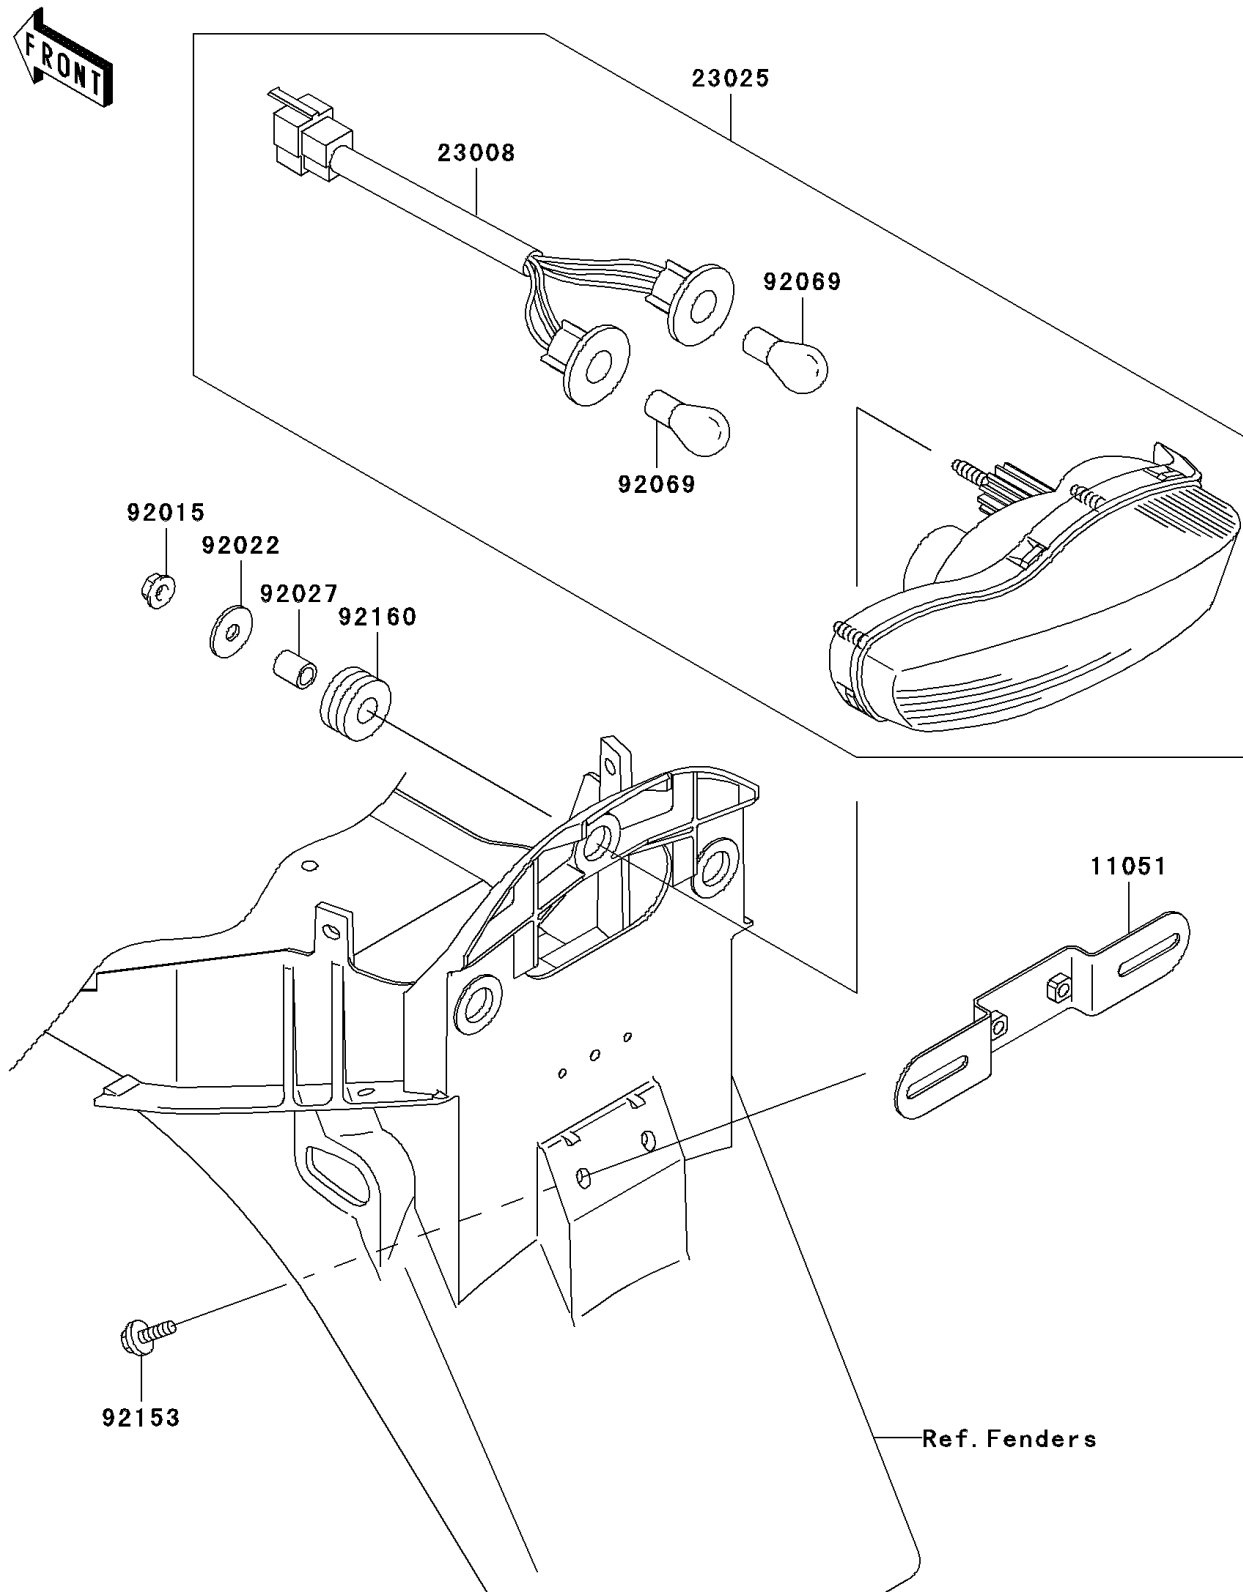

2006 NINJA® ZX™-12R PARTS DIAGRAM

Taillight(s)

F2720

2006 NINJA® ZX™-12R PARTS LIST

Taillight(s)

ITEM NAME	PART NUMBER	QUANTITY
BRACKET,LICENSE (Ref # 11051)	11051-1503	1
SOCKET-ASSY,TAIL LAMP (Ref # 23008)	23008-1364	1
LAMP-TAIL (Ref # 23025)	23025-1289	1
NUT,FLANGED,6MM (Ref # 92015)	92015-1367	1
WASHER,6.5X20X1.6 (Ref # 92022)	92022-1557	1
COLLAR,6.8X10X12 (Ref # 92027)	92027-162	1
BULB,12V 21/5W (Ref # 92069)	92069-063	1
BOLT,6X16 (Ref # 92153)	92153-0684	1
DAMPER (Ref # 92160)	92160-1162	1