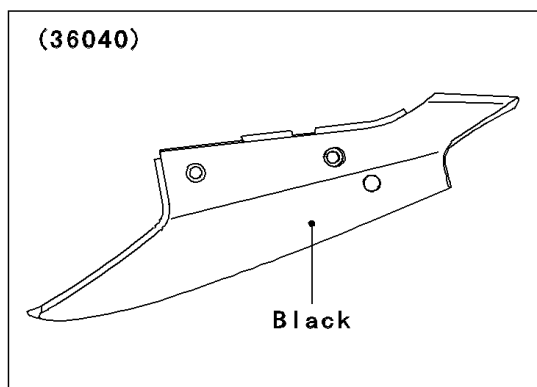

## 2006 NINJA® ZX™-12R PARTS DIAGRAM

Side Covers/Chain Cover

F2610

WOD

## 2006 NINJA® ZX™-12R PARTS LIST

Side Covers/Chain Cover

ITEM NAME	PART NUMBER	QUANTITY
CASE-CHAIN (Ref # 36014)	36014-1237	1
COVER-TAIL,P.M.BLACK (Ref # 36040)	36040-1053-218	1
SCREW,6X10 (Ref # 92009)	92009-1661	1
RIVET (Ref # 92039)	92039-1227	1
DAMPER (Ref # 92075)	92075-1011	1
DAMPER (Ref # 92075A)	92075-1634	1
BOLT (Ref # 92151)	92151-1552	1