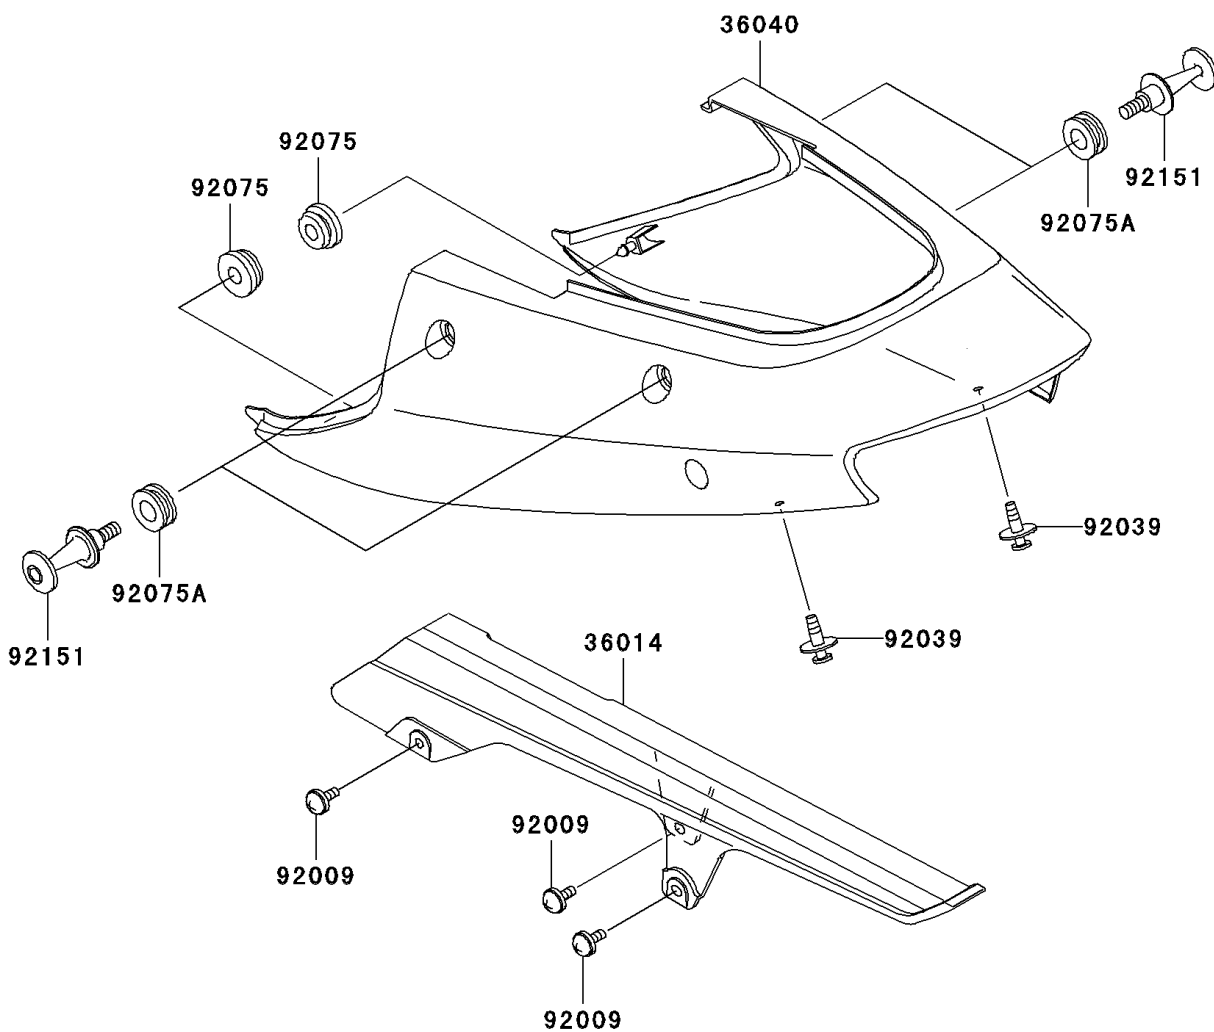

## 2006 NINJA® ZX™-12R PARTS DIAGRAM

Side Covers/Chain Cover

F2610

WOD

## 2006 NINJA® ZX™-12R PARTS LIST

Side Covers/Chain Cover

ITEM NAME	PART NUMBER	QUANTITY
CASE-CHAIN (Ref # 36014)	36014-1237	1
COVER-TAIL,P.M.BLACK (Ref # 36040)	36040-1053-218	1
SCREW,6X10 (Ref # 92009)	92009-1661	1
RIVET (Ref # 92039)	92039-1227	1
DAMPER (Ref # 92075)	92075-1011	1
DAMPER (Ref # 92075A)	92075-1634	1
BOLT (Ref # 92151)	92151-1552	1