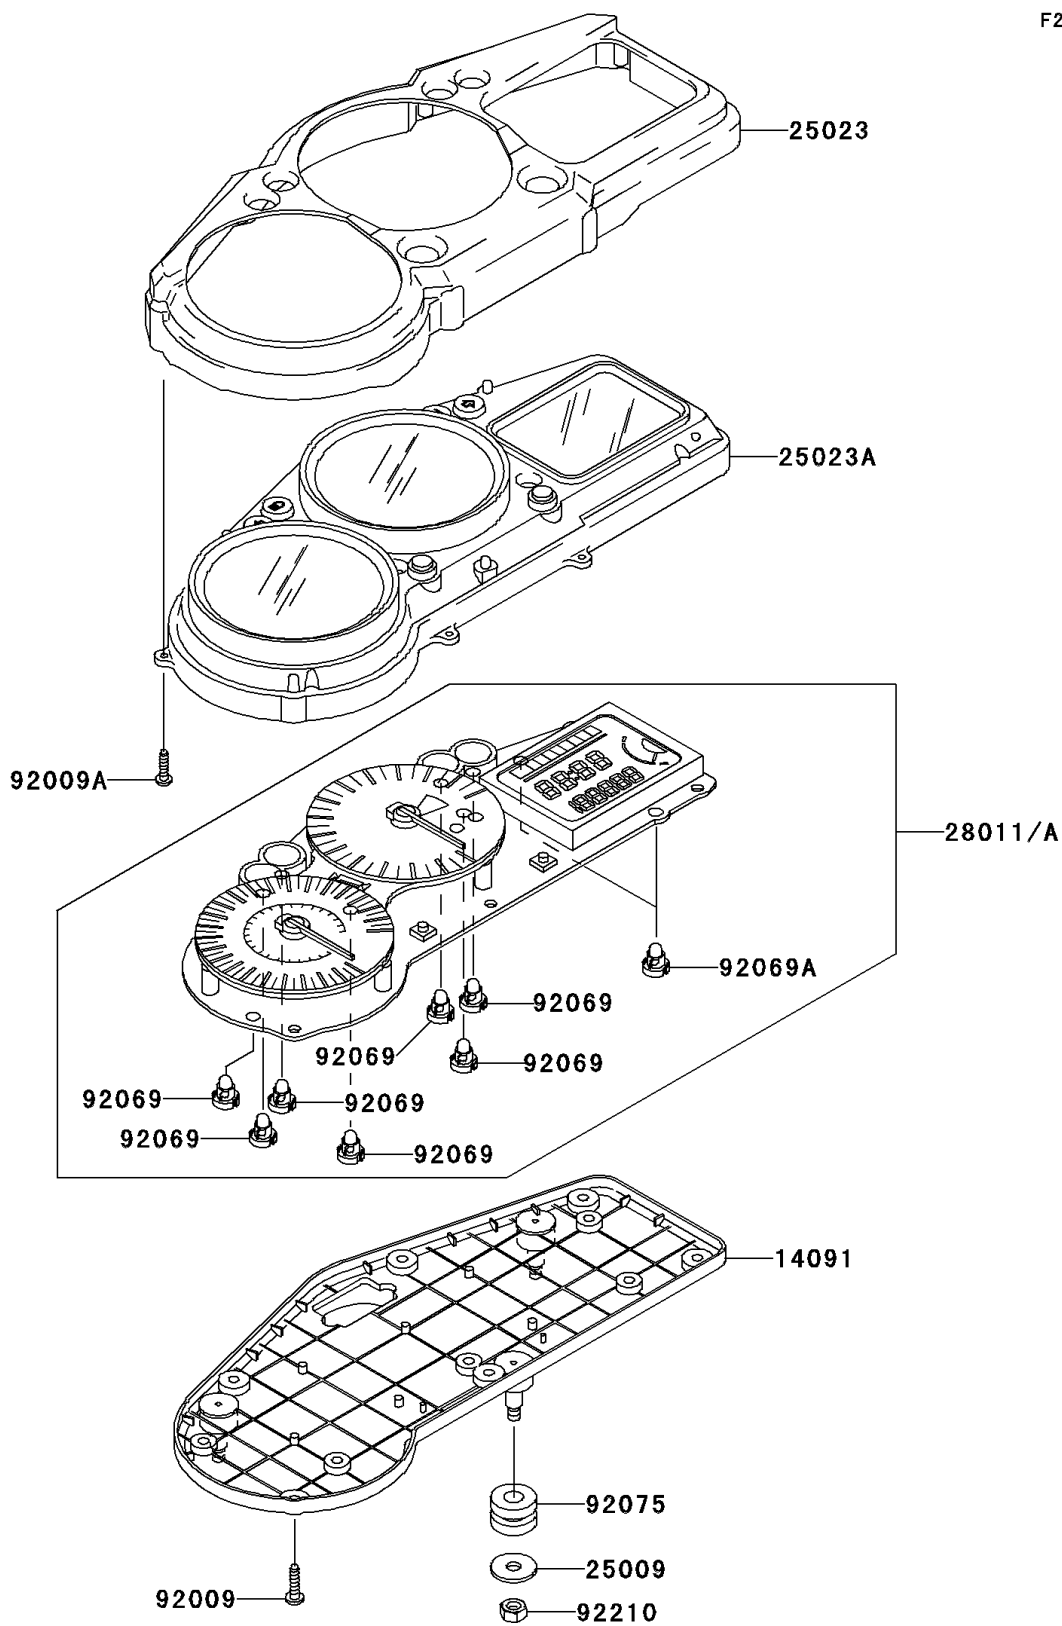

2006 NINJA® ZX™-12R PARTS DIAGRAM

Meter(s)

F2530

2006 NINJA® ZX™-12R PARTS LIST

Meter(s)

ITEM NAME	PART NUMBER	QUANTITY
COVER,METER HOUSING (Ref # 14091)	14091-1503	1
WASHER,5.2X16X1.2 (Ref # 25009)	25009-004	1
COVER-METER CASE,UPP (Ref # 25023)	25023-1262	1
COVER-METER CASE (Ref # 25023A)	25023-1263	1
SCREW,4X16,BLACK (Ref # 92009)	92009-1158	1
SCREW,TAPPING,3X14 (Ref # 92009A)	92009-1592	1
BULB,T3.4,12V1.1W (Ref # 92069)	92069-1110	1
BULB,T3,12V0.7W (Ref # 92069A)	92069-1113	1
DAMPER (Ref # 92075)	92075-1435	1
NUT,5MM (Ref # 92210)	92210-1124	1
METER,SPEED&TACHO,KPH (Ref # 28011)	28011-0020	1
METER,SPEED&TACHO,MPH (Ref # 28011A)	28011-0021	1