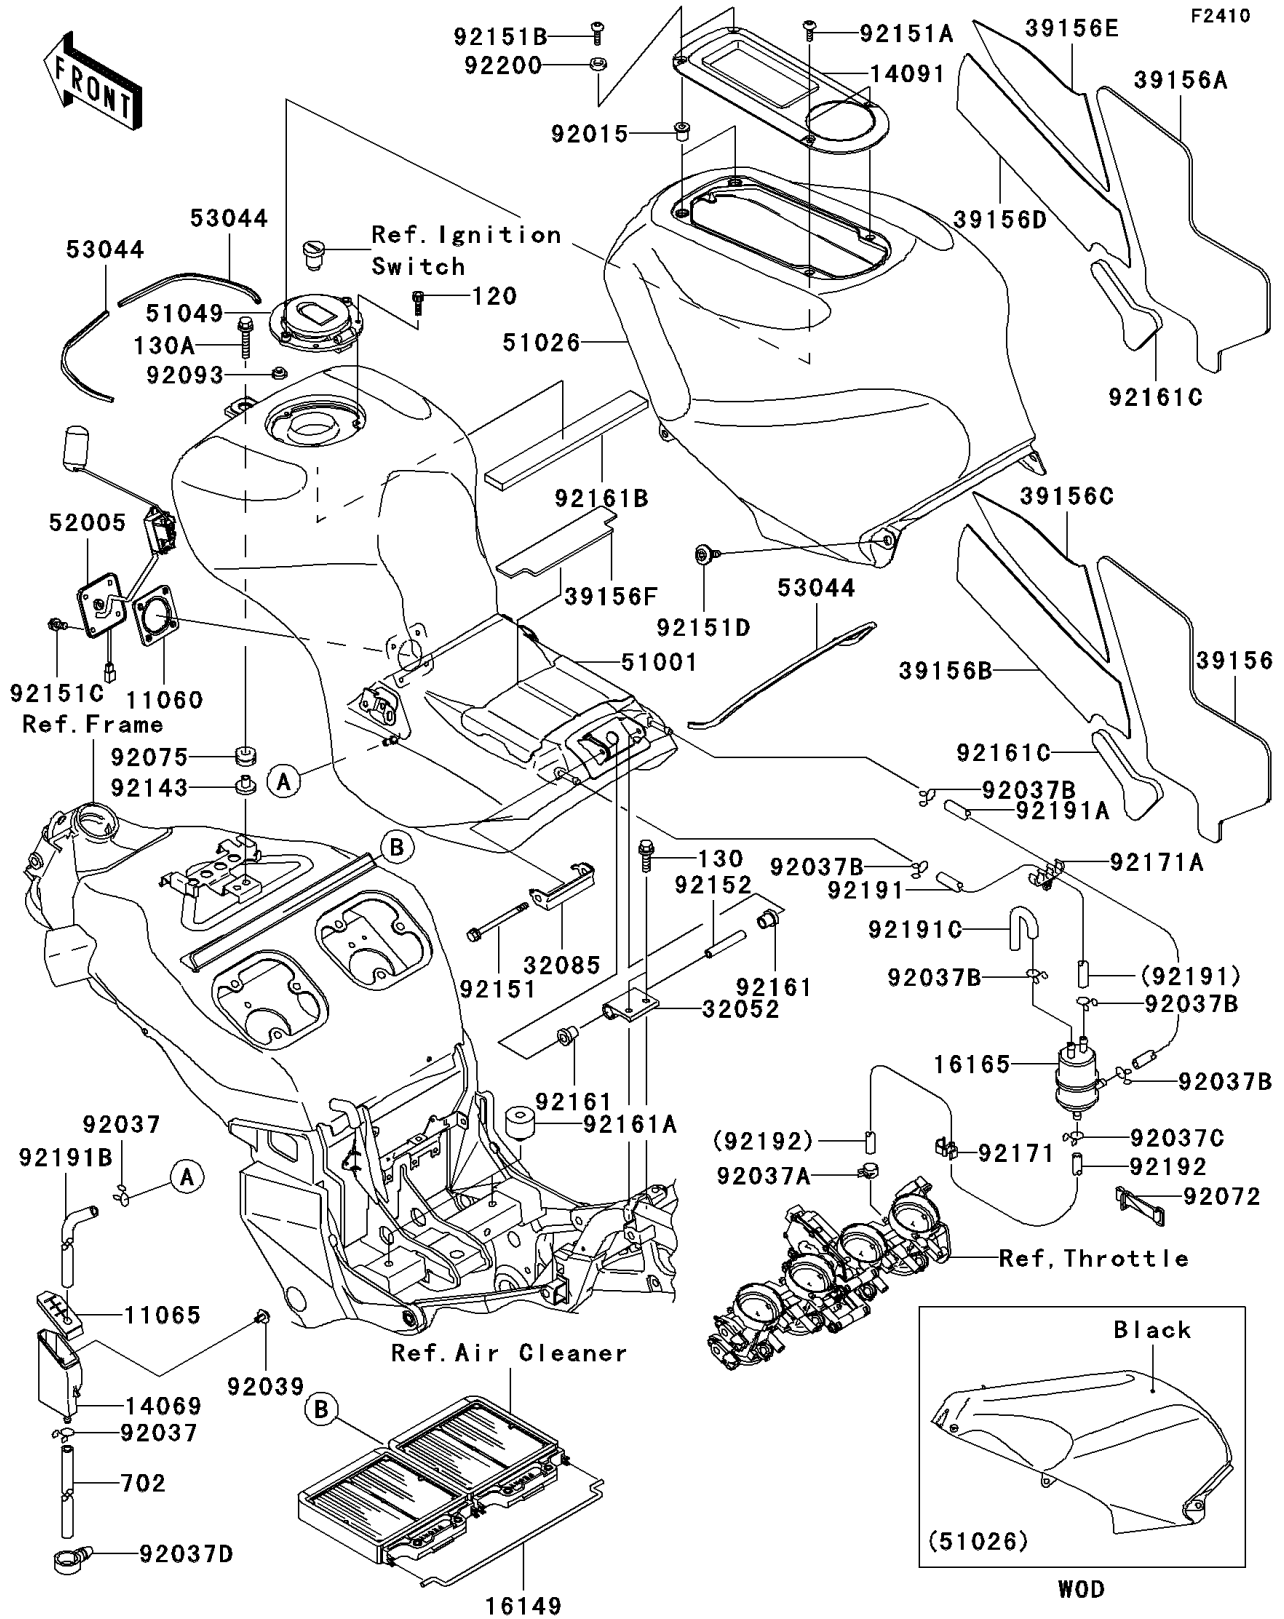

2006 NINJA® ZX™-12R PARTS DIAGRAM

Fuel Tank