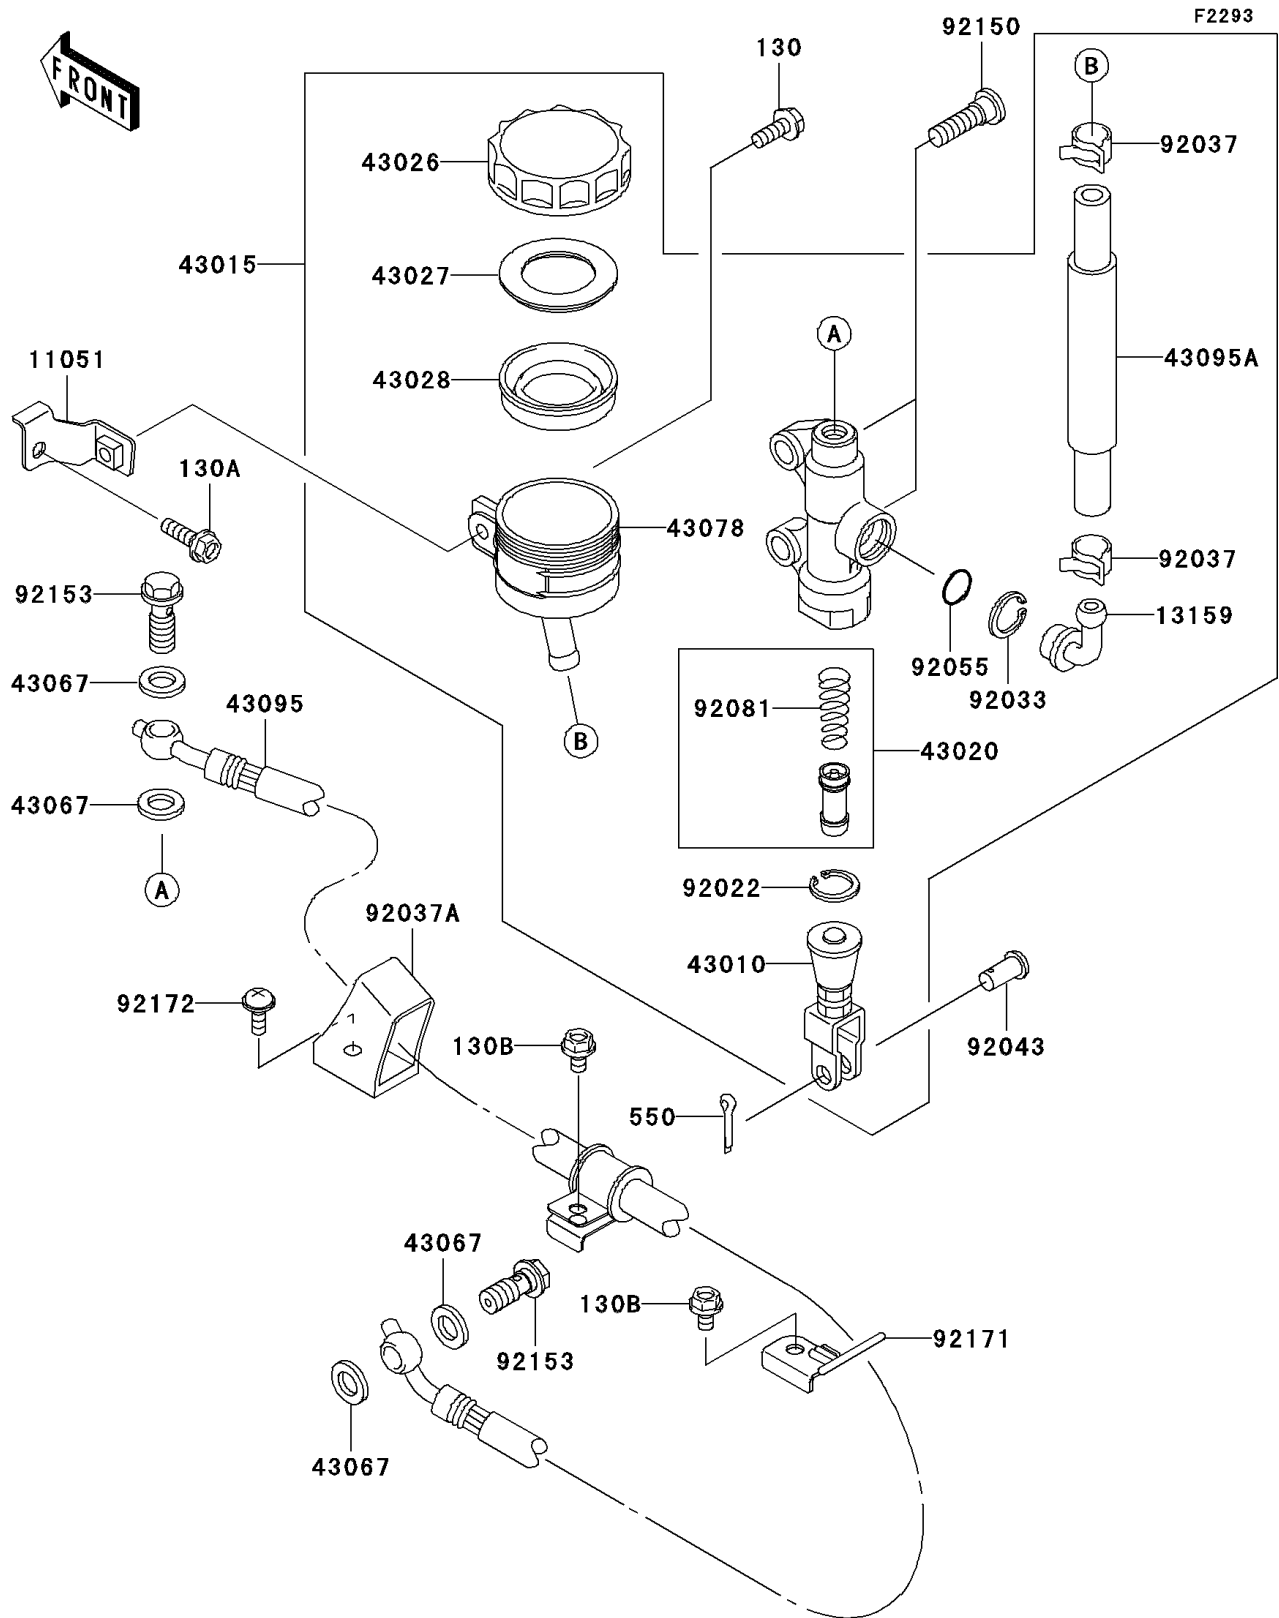

2006 NINJA® ZX™-12R PARTS DIAGRAM

Rear Master Cylinder

2006 NINJA® ZX™-12R PARTS LIST

Rear Master Cylinder

ITEM NAME	PART NUMBER	QUANTITY
BOLT-FLANGED,6X16 (Ref # 130)	130J0616	1
BOLT-FLANGED,6X20 (Ref # 130A)	130J0620	1
BOLT-FLANGED,6X10 (Ref # 130B)	130L0610	1
PIN-COTTER,2.0X15 (Ref # 550)	550D2015	1
BRACKET,RESERVOIR TANK (Ref # 11051)	11051-1378	1
CONNECTOR,RR MASTER CYLINDER (Ref # 13159)	13159-1052	1
ROD-ASSY-BRAKE (Ref # 43010)	43010-1055	1
CYLINDER-ASSY-MASTER,RR (Ref # 43015)	43015-1649	1
PISTON-COMP-BRAKE (Ref # 43020)	43020-1057	1
CAP-BRAKE (Ref # 43026)	43026-1051	1
PLATE-DIAPHRAGM (Ref # 43027)	43027-1051	1
DIAPHRAGM,MASTER CYLINDER (Ref # 43028)	43028-1057	1
WASHER,10.5X15X1.5 (Ref # 43067)	43067-001	1
RESERVOIR,RR MASTER CYLINDER (Ref # 43078)	43078-1082	1
HOSE-BRAKE,RR (Ref # 43095)	43095-0090	1
HOSE-BRAKE,RR MASTER CYLINDER (Ref # 43095A)	43095-1161	1
WASHER,CIRCRIP (Ref # 92022)	92022-1601	1
RING-SNAP,20.5MM (Ref # 92033)	92033-1186	1
CLAMP,BRAKE HOSE (Ref # 92037)	92037-1547	1
CLAMP,HOSE (Ref # 92037A)	92037-1896	1
PIN,8MM (Ref # 92043)	92043-1303	1
RING-O,MASTER CYLINDER (Ref # 92055)	92055-1251	1
SPRING,MASTER CYLINDER (Ref # 92081)	92081-1737	1
BOLT,SOCKET,8X30 (Ref # 92150)	92150-1843	1
BOLT,OIL,L=23 (Ref # 92153)	92153-0627	1
CLAMP,BRAKE HOSE,RR (Ref # 92171)	92171-1162	1
SCREW,6X14 (Ref # 92172)	92172-0004	1