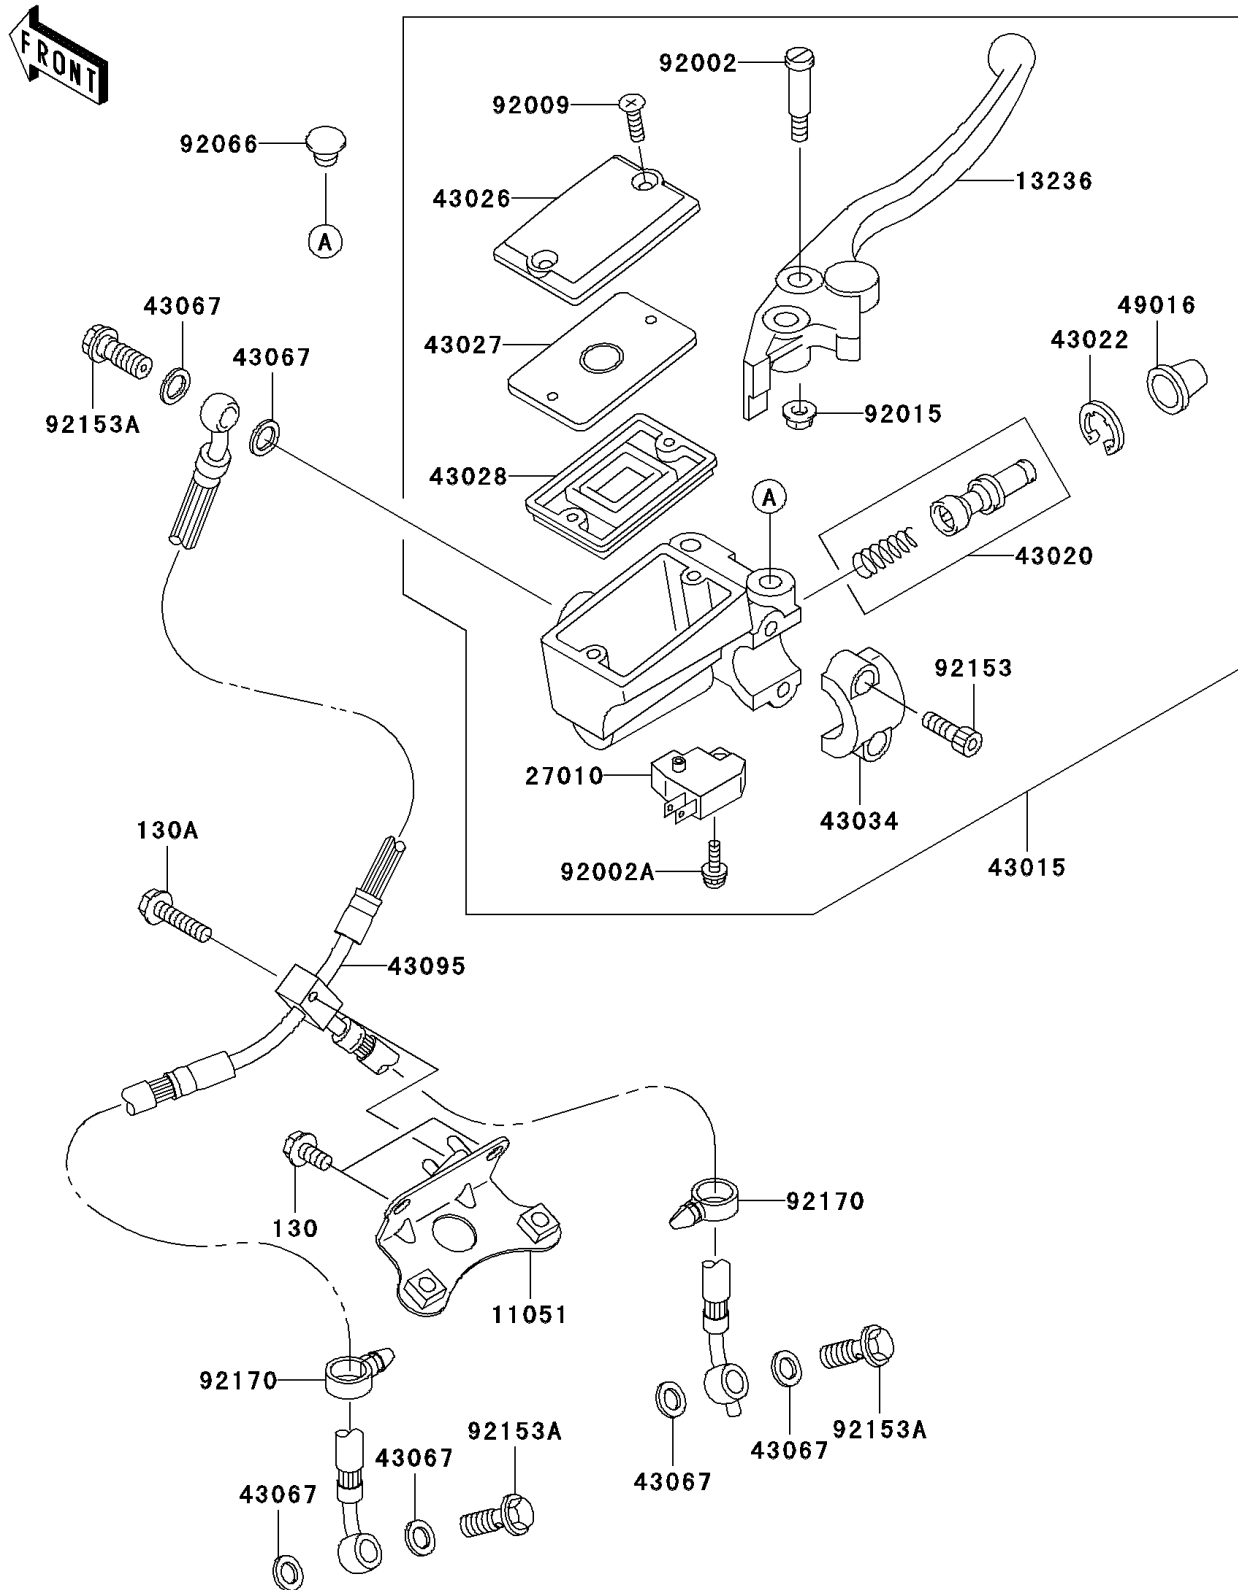

2006 NINJA® ZX™-12R PARTS DIAGRAM

Front Master Cylinder

F2291

2006 NINJA® ZX™-12R PARTS LIST

Front Master Cylinder

ITEM NAME	PART NUMBER	QUANTITY
BOLT-FLANGED,6X12 (Ref # 130)	130J0612	1
BOLT-FLANGED,6X25 (Ref # 130A)	130J0625	1
BRACKET,3WAY JOINT (Ref # 11051)	11051-1479	1
LEVER-COMP,FRONT BRAKE (Ref # 13236)	13236-1337	1
SWITCH,BRAKE (Ref # 27010)	27010-0025	1
CYLINDER-ASSY-MASTER,FR (Ref # 43015)	43015-0011	1
PISTON-COMP-BRAKE,FR (Ref # 43020)	43020-1054	1
STOPPER-BRAKE,PISTON (Ref # 43022)	43022-1010	1
CAP-BRAKE (Ref # 43026)	43026-1076	1
PLATE-DIAPHRAGM (Ref # 43027)	43027-1055	1
DIAPHRAGM,MASTER CYLINDER (Ref # 43028)	43028-1058	1
HOLDER-BRAKE,MASTER CYLINDER (Ref # 43034)	43034-1053	1
WASHER,10.5X15X1.5 (Ref # 43067)	43067-001	1
HOSE-BRAKE,FR (Ref # 43095)	43095-0089	1
COVER-SEAL,MASTER CYLINDER (Ref # 49016)	49016-1044	1
BOLT,LEVER SET,BLACK (Ref # 92002)	92002-1322	1
BOLT,SCREW,4X12 (Ref # 92002A)	92002-1323	1
SCREW,4MM (Ref # 92009)	92009-1458	1
NUT,FLANGED,6MM,BLACK (Ref # 92015)	92015-1233	1
PLUG,9.5X8,POLYETHYLENE (Ref # 92066)	92066-1077	1
BOLT,SOCKET,6X20 (Ref # 92153)	92153-0417	1
BOLT,OIL,L=23 (Ref # 92153A)	92153-0627	1
CLAMP (Ref # 92170)	92170-1067	1